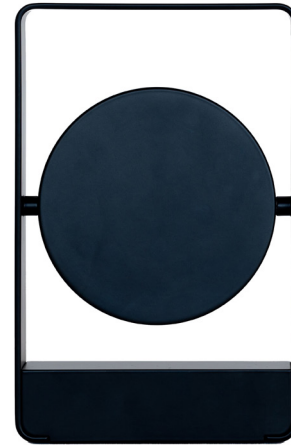

Mouro Lamp by Patricia Perez

Mouro Lamp by Patricia Perez

The Mouro Lamp designed by Patricia Perez combines simple form with versatile function. Designed for versatility, this portable and rechargeable light can be used indoors as well as carried outdoors. The Mouro Lamp is dimmable and the element swivels 360 degrees to allow for adjustments to the light direction and ambience.

The Mouro Lamp is not waterproof.
Protect from moisture.

Key Features

3 light settings

Portable

Rechargeable

Technical / Construction

Powder-coated steel frame

LED lights

Made in China.

Dimensions

H220 W140 D35
H8.6" W5.5" D1.3"

Available Finishes

Black

Grey

White

Blue