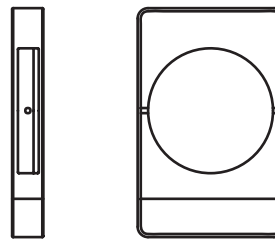

The Mouro Lamp is not waterproof.
Protect from moisture.

Key Features

3 light settings

Portable

Rechargeable

Technical / Construction

Powder-coated steel frame

LED lights

Made in China.

Dimensions

H220 W140 D35
H8.6" W5.5" D1.3"

Available Finishes

Black

Grey

White

Blue