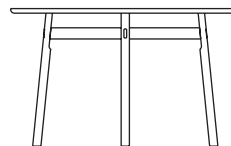

With a sitting arrangement of 4-6 people around 1.2m tabletop, the Kigumi Table is a simple and elegant table, perfect table for small dining areas.

Made in Lithuania.

Key Features

Small footprint

Sturdy fixed dining table

Intersecting supports provide stability.

Chamfered edge ensures comfort and durability.

Seats 4 people

Suitable for contract use

Technical / Construction

Solid wood legs and edge

Veneered top

Clear polyurethane lacquer

Part assembly required - minimum 2 people

Dimensions

Ø625mm H750mm
Ø24.61" H29.53"

Available Finishes

Black
Stain

Walnut

Oak