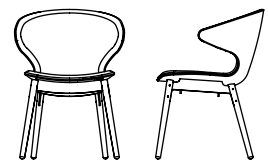

Ella Range by Matthew Hilton

Ella Range by Matthew Hilton

Sure to be the focal point in any living space, the unique shape of the Ella Lounge Chair will embrace you with its 'wings' reaching out to either side. Its upholstered back and seat ensures optimum comfort for those long relaxing reads. Pair it with the Ella Ottoman for the ideal lounging space.

The Ella Dining Chair has the same embracing wing shape as the lounge chair. It is designed with function and elegance in mind, resulting in a stylish chair which is comfortable to sit on for extended periods of time.

Upholstered seat for comfort

Durable

Wrap-around back

Technical / Construction

Steel tube frame

Injection moulded foam seat

Clear polyurethane lacquer with powdercoated steel

Requires assembly - 1 person

Dimensions

Dining Chair - Metal Base

H784 W576 D560 | SH462
H30.8" W22.6" D22" | SH18.1"

Dining Chair - Wooden Base

H910 W450 D460 | SH660
H30.8" W22.6" D22" | SH18.1"

Lounge Chair - Metal Base

H697 W776 D730 | SH392
H27.4" W30.5" D28.7" | SH15.4"