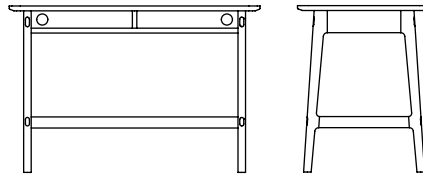

Dulwich Desk by Matthew Hilton

Dulwich Desk by Matthew Hilton

The Dulwich desk is a compact workspace with a handy storage shelf - a perfect addition to any home office. The desk features access ports that provide a neat way to keep charging cables hidden and easily accessible from the rear.

Made in Lithuania.

Key Features

- A compact desk with two open compartments for various storage options
- Two hidden Cable access hole
- Suitable for contract use

Technical / Construction

- Solid oak or stained walnut legs
- Veneered top
- Clear polyurethane lacquer
- Part-assembly required

Dimensions

One size

H750mm x W1100mm x D585mm
H29.5" x W43.3" x D23"

Available Finishes