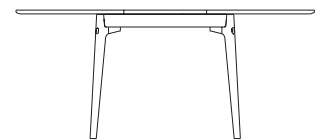

Dulwich Round Extending Table by Matthew Hilton

Crafted with attention to detail, the Dulwich Round Extension Table features mitred joints, visible through-tenons in the legs and exquisite proportions that all speak to its quality. It features solid wood legs with a solid edge veneered top. To extend the top, simply pull one end of the table to simultaneously open both halves and pull the handle on the stored leaf to extend the table from 125cm to 175cm. The table can sit up to 6 people, depending on the size of your chairs.

Made in Lithuania

Key Features

- Extending dining table
- Suitable for seating 4-6 people
- Extension leaf are stored inside the table
- Suitable for contract use

Technical / Construction

- Solid wood legs, edge and underframe
- Veneered top and leaves
- Felt lined underframe leaf storage
- Clear polyurethane lacquer
- Part assembly required - minimum 2 people

Dimensions

SMALL

Ø1250mm H745mm
Ø49.21" H29.33"

LARGE

W1750mm D1250mm H745mm
W68.90" D49.21" H29.33"

Available Finishes

Black
Stain

Walnut

Oak