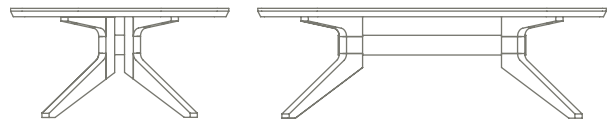

The sturdy coffee table is a smaller version of the Cross Extending Dining Table. It combines a visual balance due to the proportions of the tabletop with a functional design of the base.

The Cross collection is a timeless, reliable design with award-winning products which distil the modern principles of design and fit in to your home.

Made in Lithuania.

Key Features

- Chamfered edge detail
- Central pedestal style base
- Suitable for contract use

Technical / Construction

- Solid oak or walnut.
- Chamfered edge detail with a central pedestal base.
- Clear polyurethane lacquer
- Assembly required

Dimensions

H390 W1225 D774
H 15.3" W48.2" D30.4"

Available Finishes

Oak

Walnut