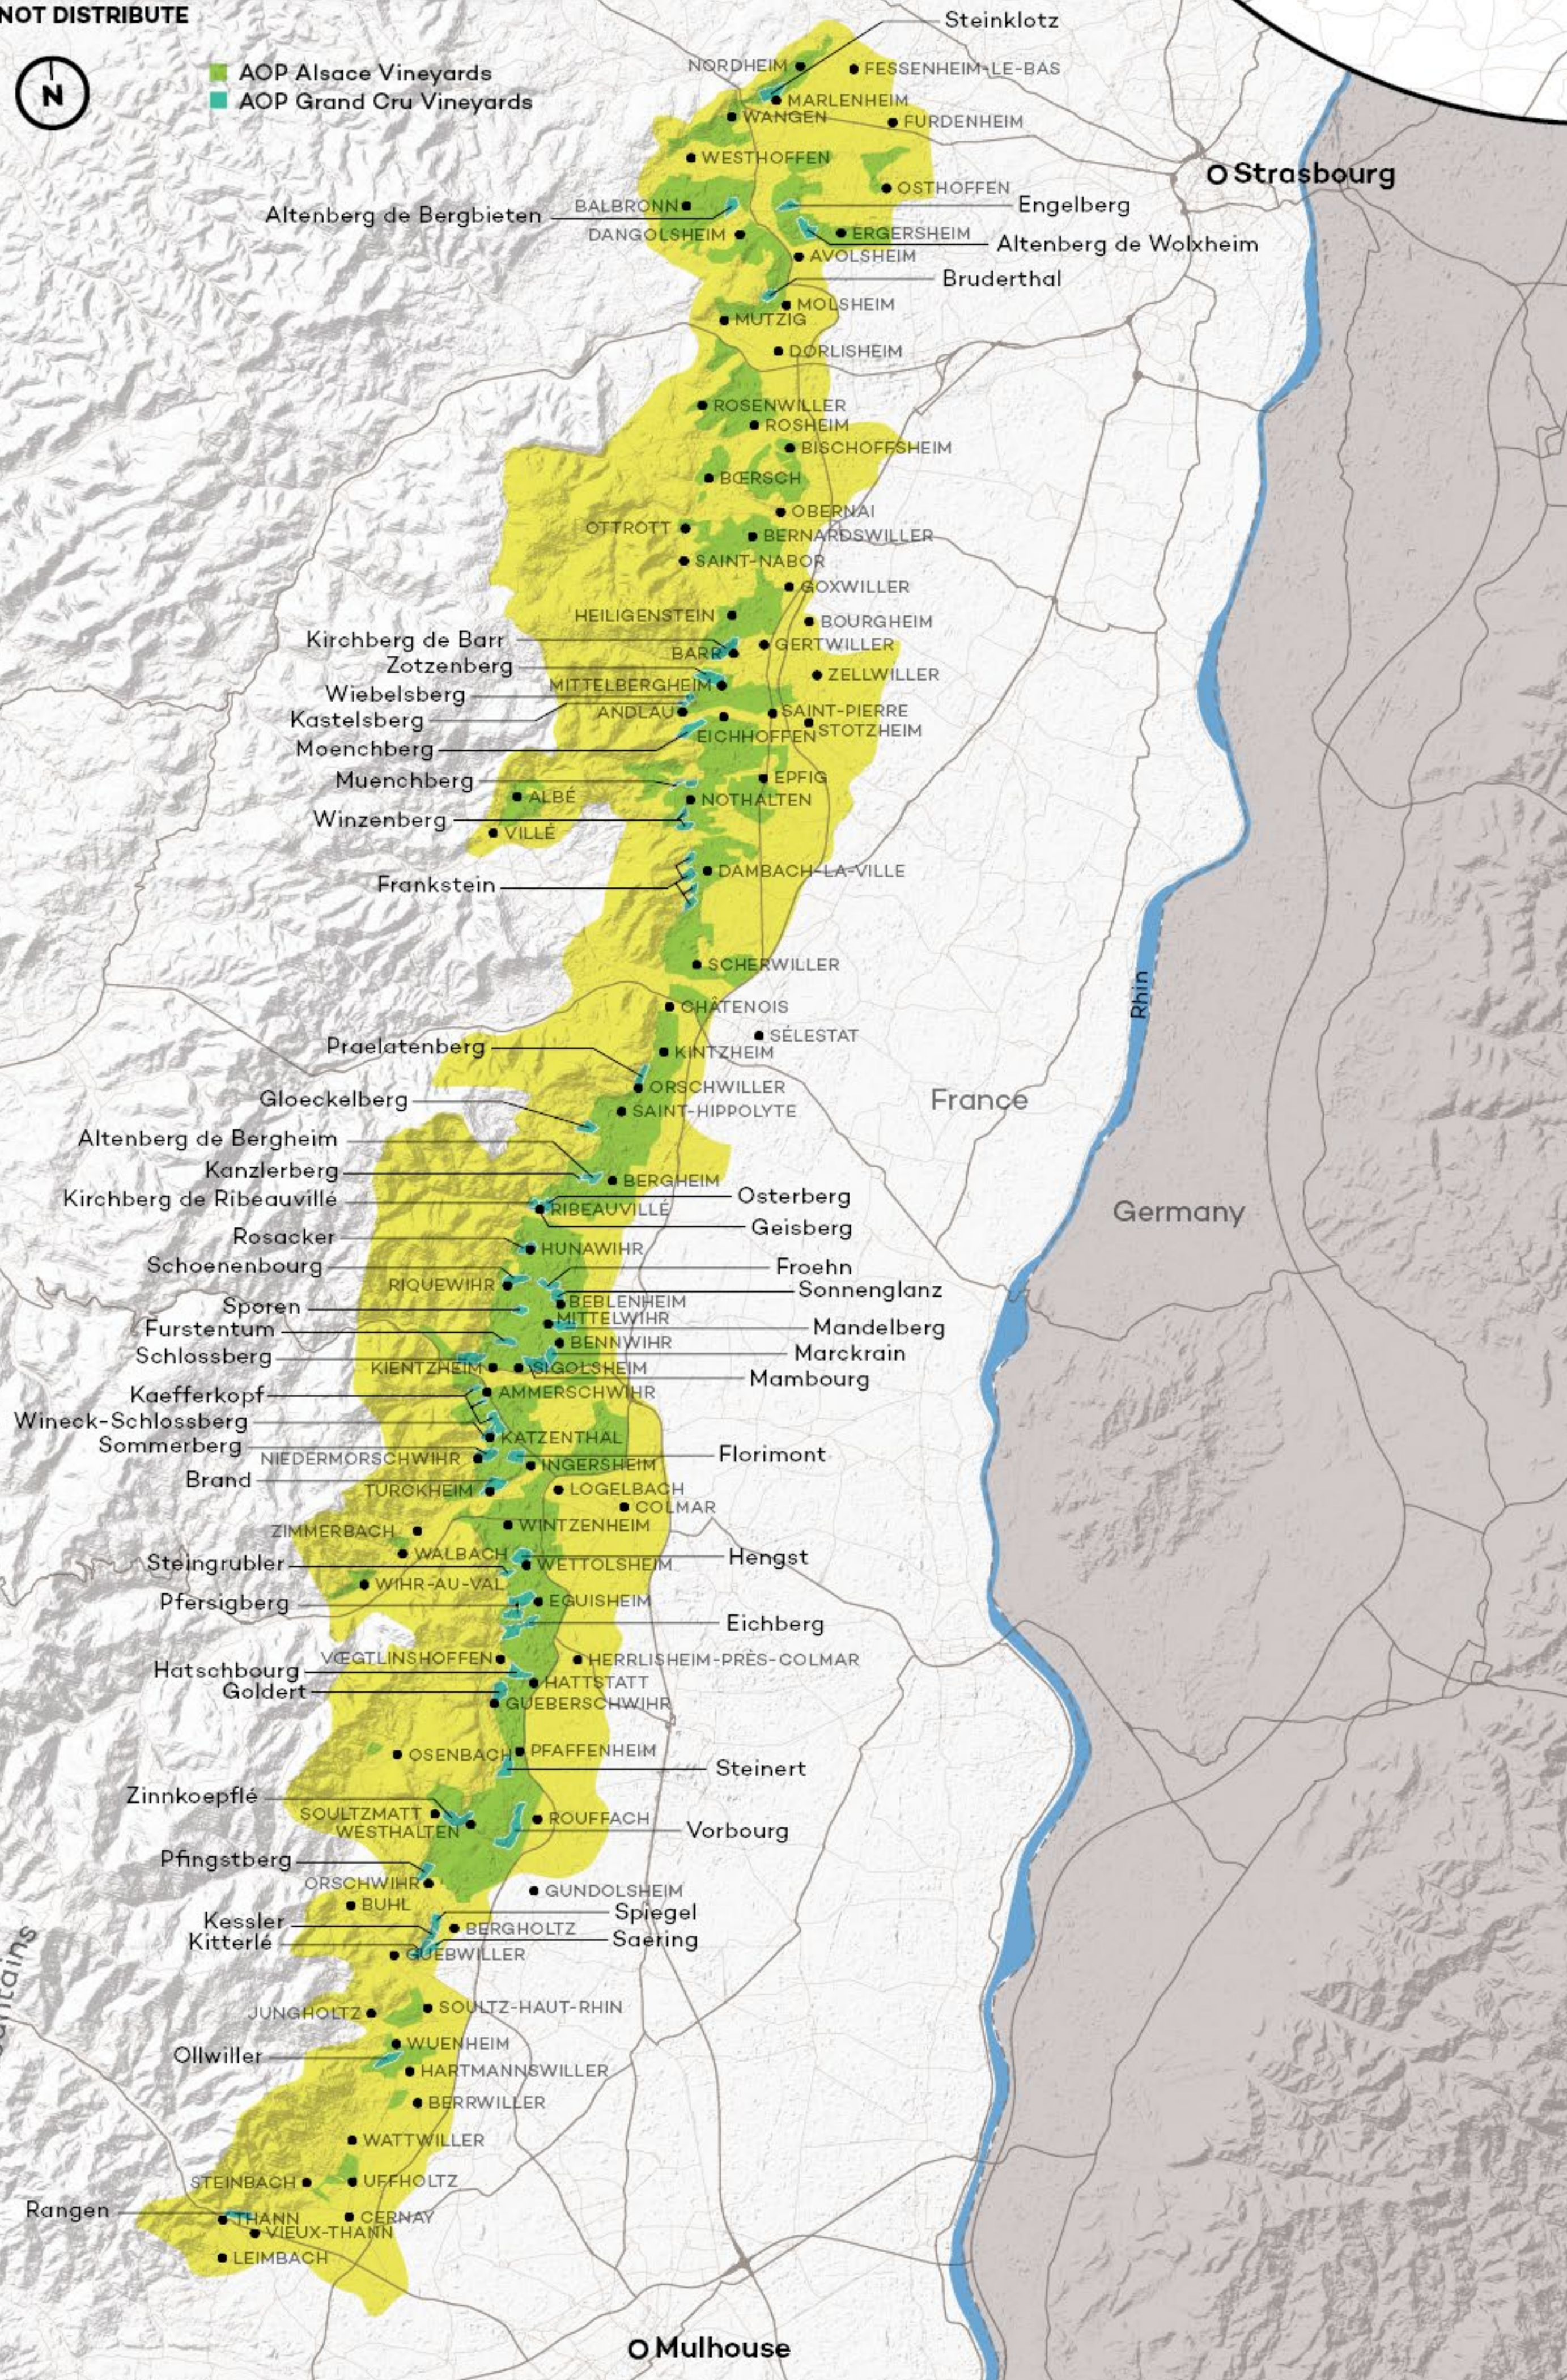

# WINE MAP OF ALSACE FRANCE

## TOP WINES / VARIETIES

- Riesling
- Pinot Blanc
- Gewürztraminer
- Pinot Gris
- Pinot Noir
- Crémant d'Alsace
- Sylvaner
- Muscat Blanc

## VINEYARD AREA

39,500 acres  
16,000 hectares (2012)

WINE FOLLY

© 2016 winefolly.com  
Made in USA

DIGITAL EDITION | NOT FOR RESALE | DO NOT DISTRIBUTE

- AOP Alsace Vineyards
- AOP Grand Cru Vineyards

Vosges Mountains

France  
Germany

Rhin

Mulhouse

Strasbourg