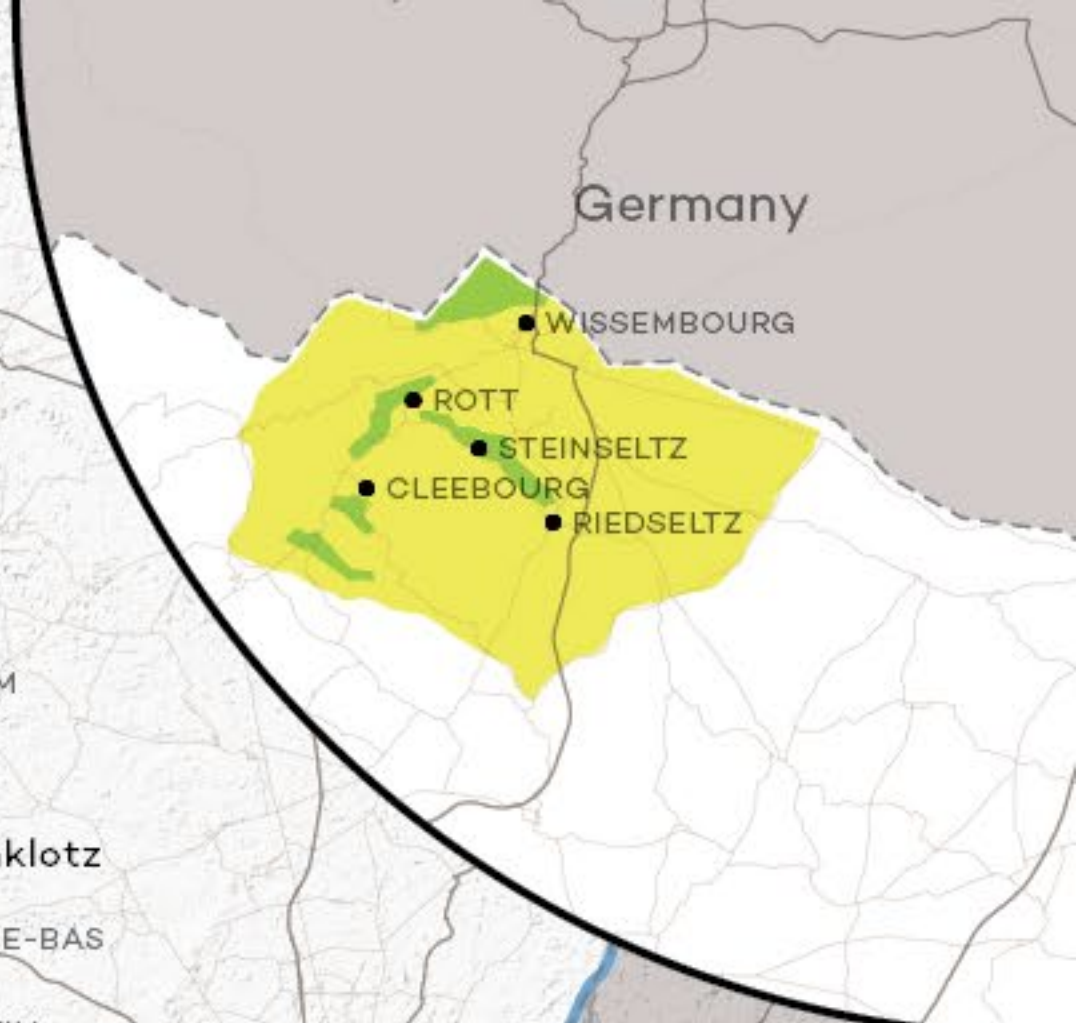

WINE MAP OF ALSACE FRANCE

TOP WINES / VARIETIES

- Riesling
- Pinot Blanc
- Gewürztraminer
- Pinot Gris
- Pinot Noir
- Crémant d'Alsace
- Sylvaner
- Muscat Blanc

VINEYARD AREA

39,500 acres
16,000 hectares (2012)

WINE FOLLY

© 2016 winefolly.com
Made in USA