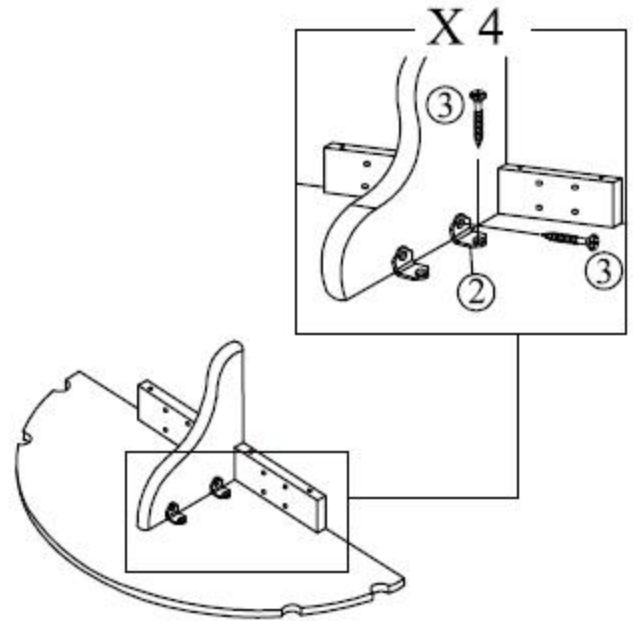

ASSEMBLY INSTRUCTION

Read this instruction carefully. Refer hardware and furniture part list for guidance. Be sure all part are complete, before assembling. Place all wooden furniture part on a clean and soft surface to prevent scratcheds. Refer step provided as assembling guide.

WPUB - WALL PUB TABLE

PART LIST		QTY
A		1
B		1
C		2

HARDWARE LIST		SIZE	QTY	OUTLOOK
1	LONG SCREW	M8 x 50MM	12	
2	L - BRACKET	18 x18 x1.8MM	4	
3	CSK - SCREW	M8 x 25MM	8	
4	WALL PLUG	7 x 25MM	8	
5	WOOD DOWELS	10 x 30MM	5	

STEP 1

STEP 2

STEP 3

STEP 4