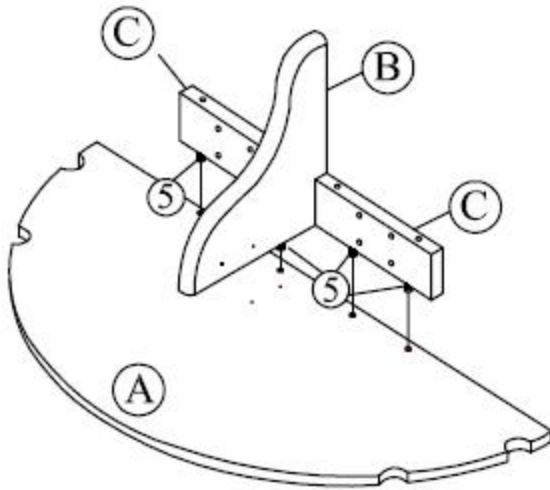

ASSEMBLY INSTRUCTION

Read this instruction carefully. Refer hardware and furniture part list for guidance. Be sure all part are complete, before assembling. Place all wooden furniture part on a clean and soft surface to prevent scratcheds. Refer step provided as assembling guide.

WPUB - WALL PUB TABLE

PART LIST		QTY
A		1
B		1
C		2

HARDWARE LIST		SIZE	QTY	OUTLOOK
1	LONG SCREW	M8 x 50MM	12	
2	L - BRACKET	18 x18 x1.8MM	4	
3	CSK - SCREW	M8 x 25MM	8	
4	WALL PLUG	7 x 25MM	8	
5	WOOD DOWELS	10 x 30MM	5	

STEP 1

STEP 2

STEP 3

STEP 4