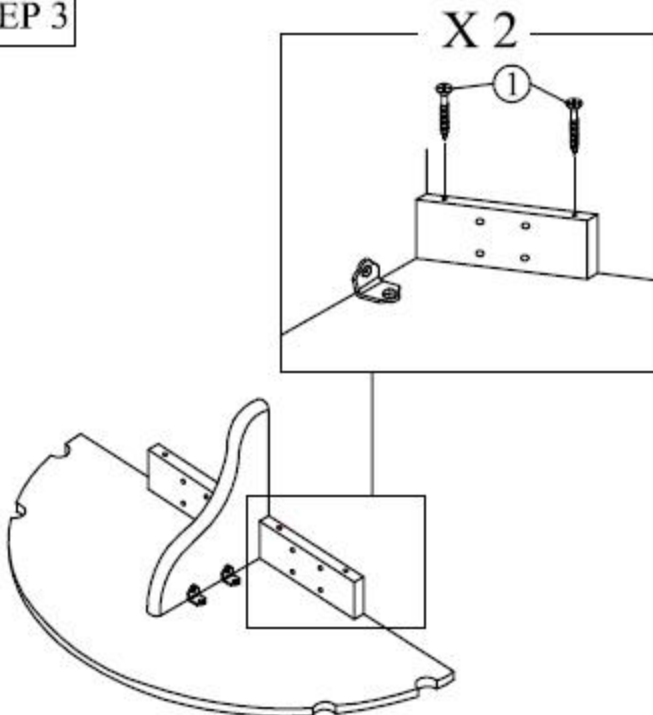

ASSEMBLY INSTRUCTION

Read this instruction carefully. Refer hardware and furniture part list for guidance. Be sure all part are complete, before assembling. Place all wooden furniture part on a clean and soft surface to prevent scratcheds. Refer step provided as assembling guide.

WPUB - WALL PUB TABLE

PART LIST		QTY
A		1
B		1
C		2

HARDWARE LIST		SIZE	QTY	OUTLOOK
1	LONG SCREW	M8 x 50MM	12	
2	L - BRACKET	18 x18 x1.8MM	4	
3	CSK - SCREW	M8 x 25MM	8	
4	WALL PLUG	7 x 25MM	8	
5	WOOD DOWELS	10 x 30MM	5	

STEP 1

STEP 2

STEP 3

STEP 4