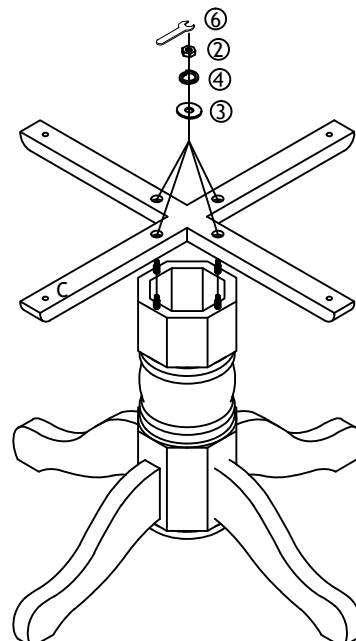

# ASSEMBLY INSTRUCTIONS

MODEL:GTBL 60 - 60" 2 IN 1 GAME TABLE

Read this instruction carefully.Refer hardware and furniture parts list for guidance.Be sure all parts are complete,before assembling.Place all wooden furniture part on a clean and flat soft surface to prevent scratches.Refer steps provided as assembling guide

PART LIST		
ITEM	DESCRIPTION	QTY
A	Table Top	1PC
B	Wood Panel	1PC
C	Connector Bar	1PC
D	Table Base	1PC
E	Table Leg	4PCS

HARDWARE LIST		
ITEM	DESCRIPTION	QTY
1	Bolt (5/16 " * 1-1/4") 	4PCS
2	Hex Nuts 	12PCS
3	Metal Washers (Dia 16mm) 	16PCS
4	Lock Washers (Dia 5/16") 	16PCS
5	Allen Wrench 	1PC
6	Spanner 	1PC

Ⓐ

Ⓑ

Ⓒ

Ⓓ

Ⓔ

STEP 1:

STEP 2:

STEP 2: