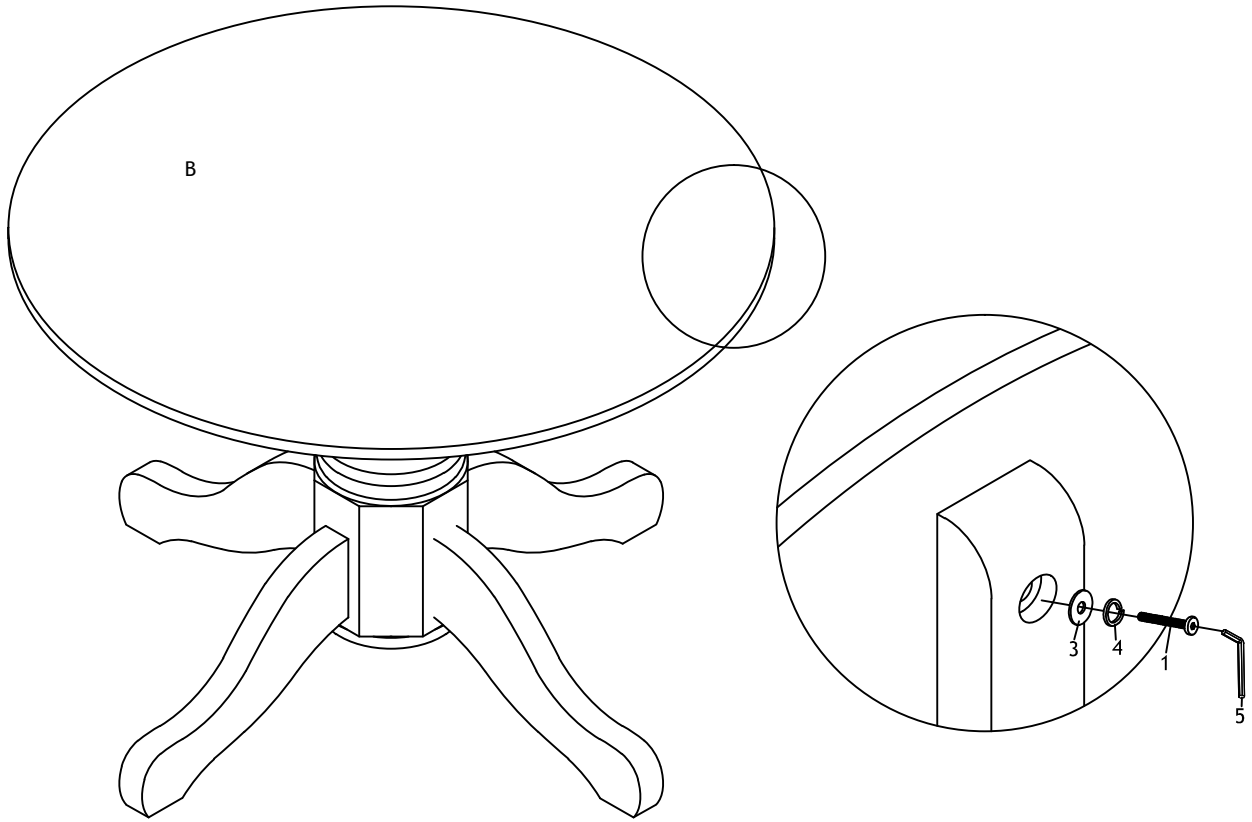

PART LIST		
ITEM	DESCRIPTION	QTY
A	Table Top	1PC
B	Wood Panel	1PC
C	Connector Bar	1PC
D	Table Base	1PC
E	Table Leg	4PCS

HARDWARE LIST		
ITEM	DESCRIPTION	QTY
1	Bolt (5/16 " * 1-1/4") 	4PCS
2	Hex Nuts 	12PCS
3	Metal Washers (Dia 16mm) 	16PCS
4	Lock Washers (Dia 5/16") 	16PCS
5	Allen Wrench 	1PC
6	Spanner 	1PC

Ⓐ

Ⓑ

Ⓒ

Ⓓ

Ⓔ

STEP 1:

STEP 2:

STEP 2:

STEP 4: