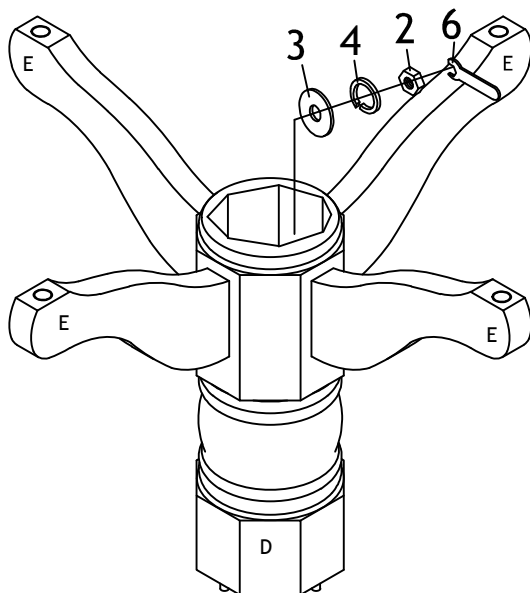

PART LIST		
ITEM	DESCRIPTION	QTY
A	Table Top	1PC
B	Wood Panel	1PC
C	Connector Bar	1PC
D	Table Base	1PC
E	Table Leg	4PCS

HARDWARE LIST		
ITEM	DESCRIPTION	QTY
1	Bolt (5/16 " * 1-1/4") 	4PCS
2	Hex Nuts 	12PCS
3	Metal Washers (Dia 16mm) 	16PCS
4	Lock Washers (Dia 5/16") 	16PCS
5	Allen Wrench 	1PC
6	Spanner 	1PC

Ⓐ

Ⓑ

Ⓒ

Ⓓ

Ⓔ

STEP 1:

STEP 2:

STEP 2: