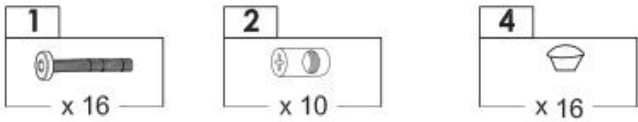

ASSEMBLY INSTRUCTIONS

MODEL:SPEC - SPECTATOR CHAIR

Read this instruction carefully.Refer hardware and furniture parts list for guidance.Be sure all parts are complete,before assembling.Place all wooden furniture part on a clean and flat soft surface to prevent scratches.Refer steps provided as assembling guide.

Step 1