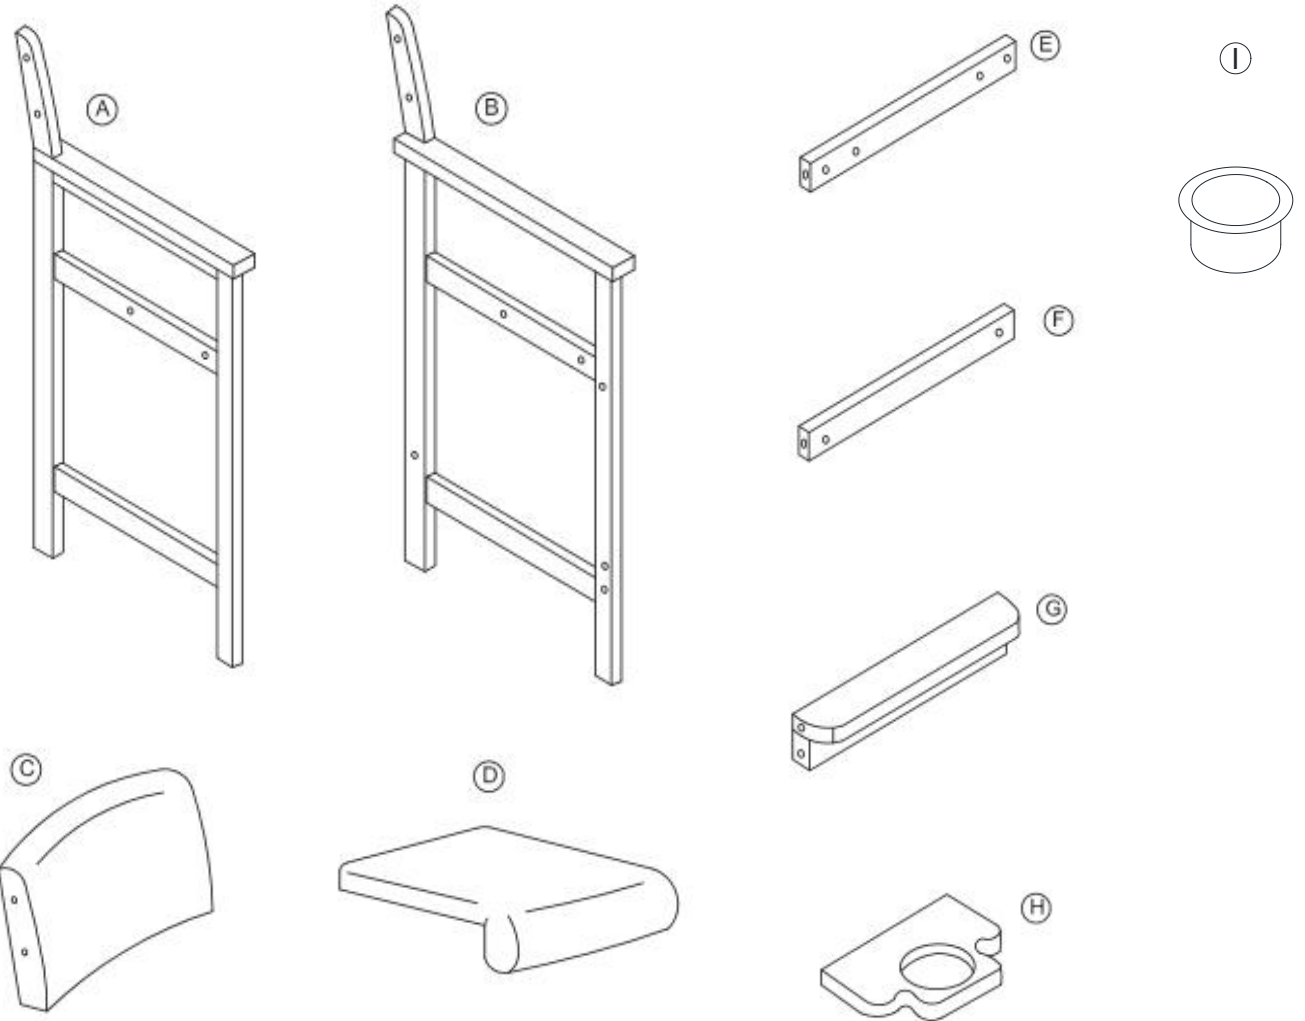

ASSEMBLY INSTRUCTIONS

MODEL:SPEC - SPECTATOR CHAIR

Read this instruction carefully.Refer hardware and furniture parts list for guidance.Be sure all parts are complete,before assembling.Place all wooden furniture part on a clean and flat soft surface to prevent scratches.Refer steps provided as assembling guide.

Part List		
ITEM	DESCRIPTION	QTY
A	Chair Leg (Left)	1PC
B	Chair Leg (Right)	1PC
C	Backrest	1PC
D	Cushion Seat	1PC
E	Seat Apron	1PC
F	Apron	2PCS
G	Footrest	1PC
H	Cup Panel	1PC
I	Cup	1PC

Hardware List			
ITEM	DESCRIPTION	QTY	
1	Bolts 1/4" x 1-3/4" 	8PCS	
2	Barrel Nuts 1/4" x 10mm 	16PCS	
3	Wood Screw M4 x 38mm 	6PCS	
4	Wood Plugs 	26PCS	