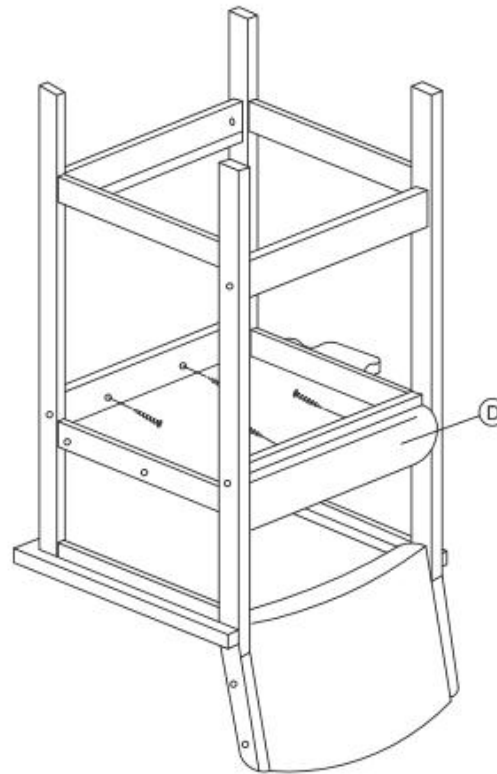

Part List		
ITEM	DESCRIPTION	QTY
A	Chair Leg (Left)	1PC
B	Chair Leg (Right)	1PC
C	Backrest	1PC
D	Cushion Seat	1PC
E	Seat Apron	1PC
F	Apron	2PCS
G	Footrest	1PC
H	Cup Panel	1PC
I	Cup	1PC

Hardware List			
ITEM	DESCRIPTION	QTY	
1	Bolts 1/4" x 1-3/4" 	8PCS	
2	Barrel Nuts 1/4" x 10mm 	16PCS	
3	Wood Screw M4 x 38mm 	6PCS	
4	Wood Plugs 	26PCS	

ASSEMBLY INSTRUCTIONS

MODEL:SPEC - SPECTATOR CHAIR

Read this instruction carefully.Refer hardware and furniture parts list for guidance.Be sure all parts are complete,before assembling.Place all wooden furniture part on a clean and flat soft surface to prevent scratches.Refer steps provided as assembling guide.

Step 1

Step 2

Step 3

COMPLETED ASSEMBLY