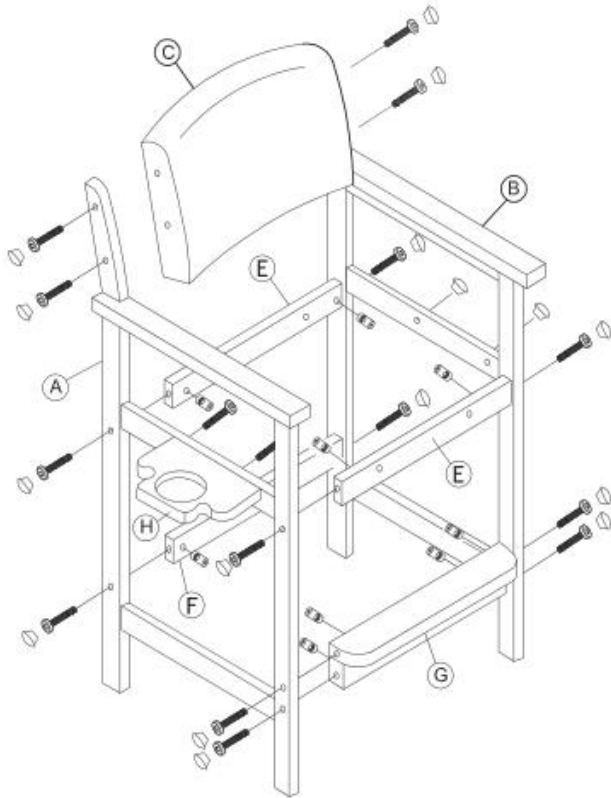

ASSEMBLY INSTRUCTIONS

MODEL:SPEC - SPECTATOR CHAIR

Read this instruction carefully.Refer hardware and furniture parts list for guidance.Be sure all parts are complete,before assembling.Place all wooden furniture part on a clean and flat soft surface to prevent scratches.Refer steps provided as assembling guide.

Step 1