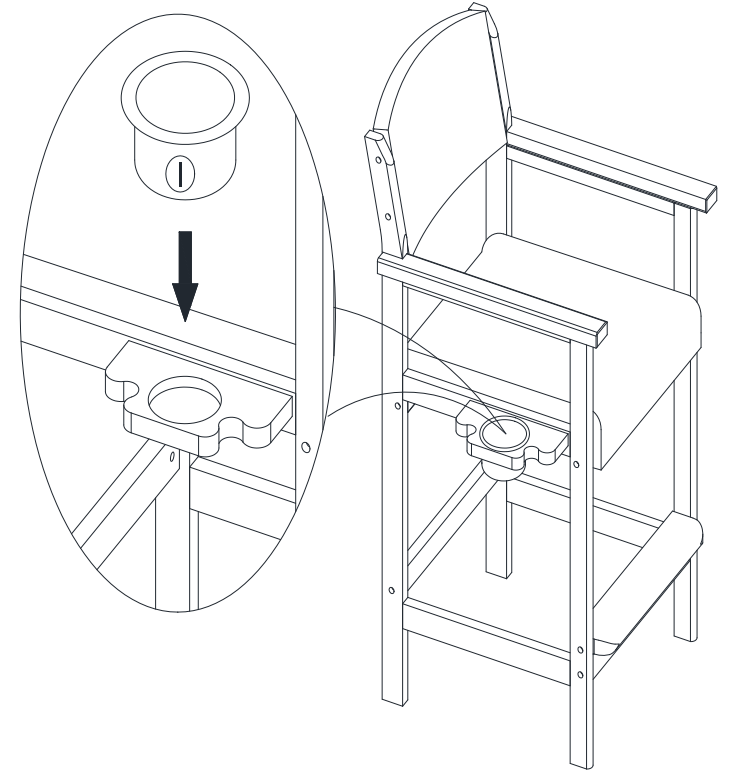

ASSEMBLY INSTRUCTIONS

MODEL:SPEC - SPECTATOR CHAIR

Read this instruction carefully.Refer hardware and furniture parts list for guidance.Be sure all parts are complete,before assembling.Place all wooden furniture part on a clean and flat soft surface to prevent scratches.Refer steps provided as assembling guide.

Part List		
ITEM	DESCRIPTION	QTY
A	Chair Leg (Left)	1PC
B	Chair Leg (Right)	1PC
C	Backrest	1PC
D	Cushion Seat	1PC
E	Seat Apron	1PC
F	Apron	2PCS
G	Footrest	1PC
H	Cup Panel	1PC
I	Cup	1PC

Hardware List			
ITEM	DESCRIPTION	QTY	
1	Bolts 1/4" x 1-3/4" 	8PCS	
2	Barrel Nuts 1/4" x 10mm 	16PCS	
3	Wood Screw M4 x 38mm 	6PCS	
4	Wood Plugs 	26PCS	

Step 1

Step 2

Step 3

COMPLETED ASSEMBLY