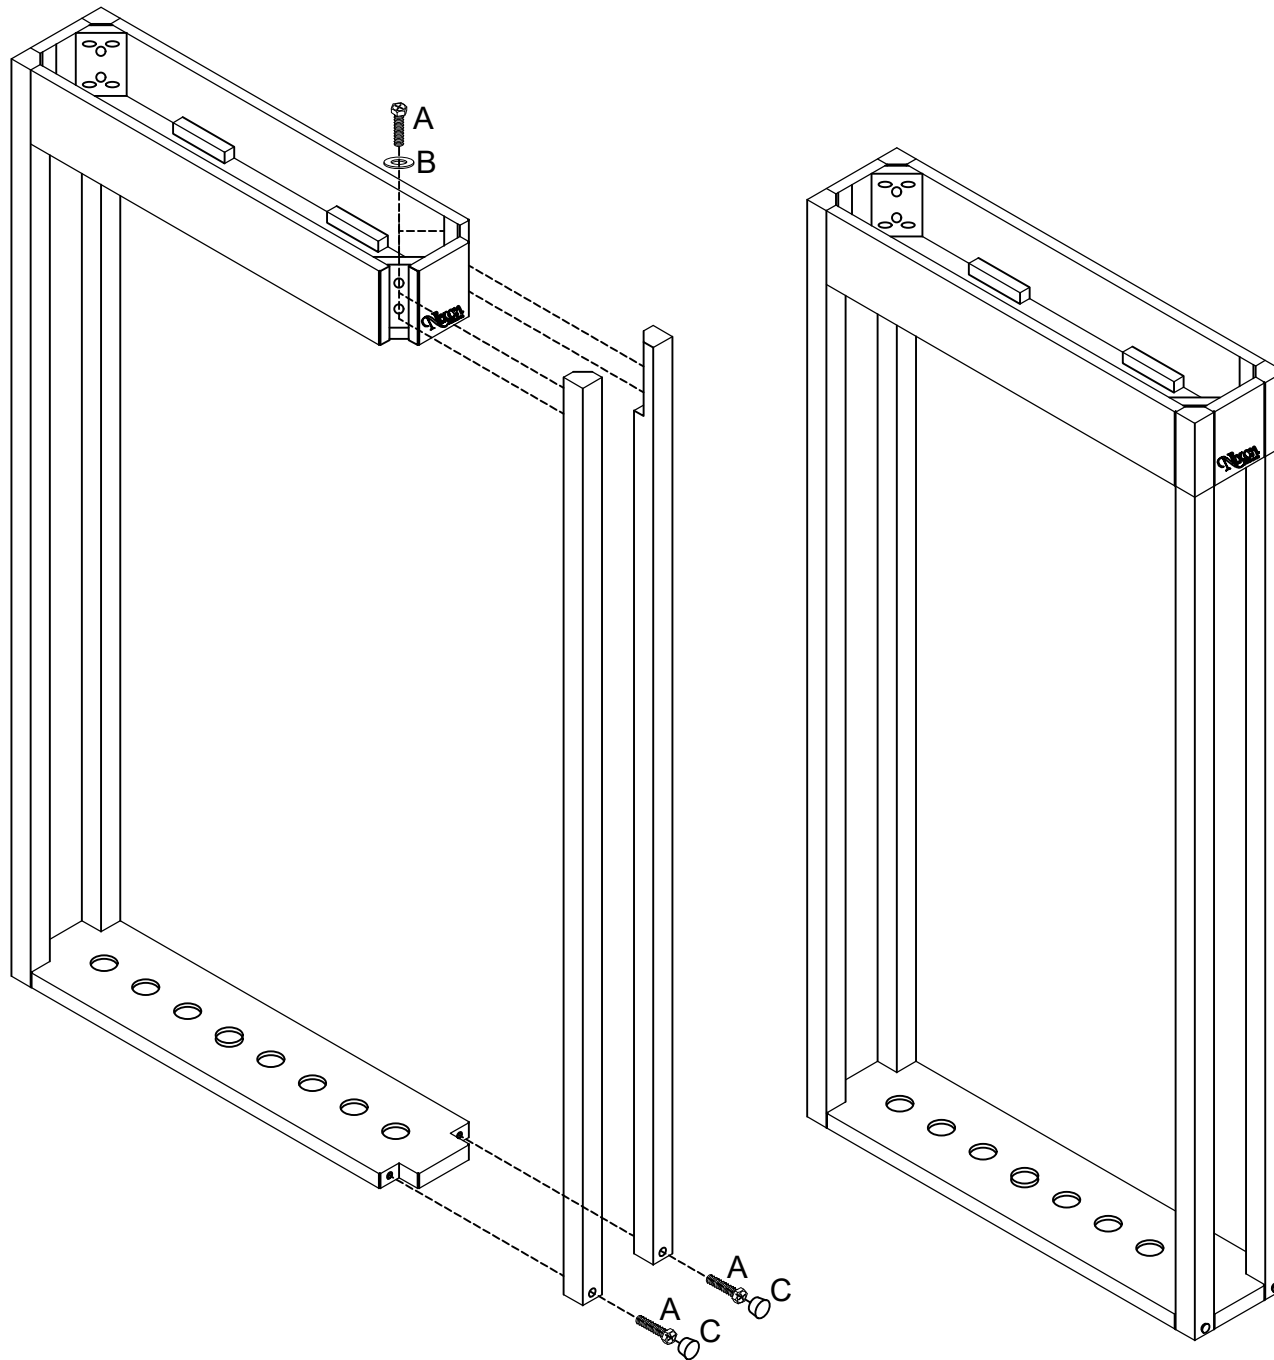

#7240 - BRYANT WALL CUE RACK ASSEMBLY INSTRUCTION

NO	NAME	SIZE	PCS	DRAW
A	BOLT	Ø1/4" x 1 1/4"	12	
B	WASHER	Ø1/4" x Ø5/8"	8	
C	DOWELL	Ø14 x 8mm	4	

WALL

WALL