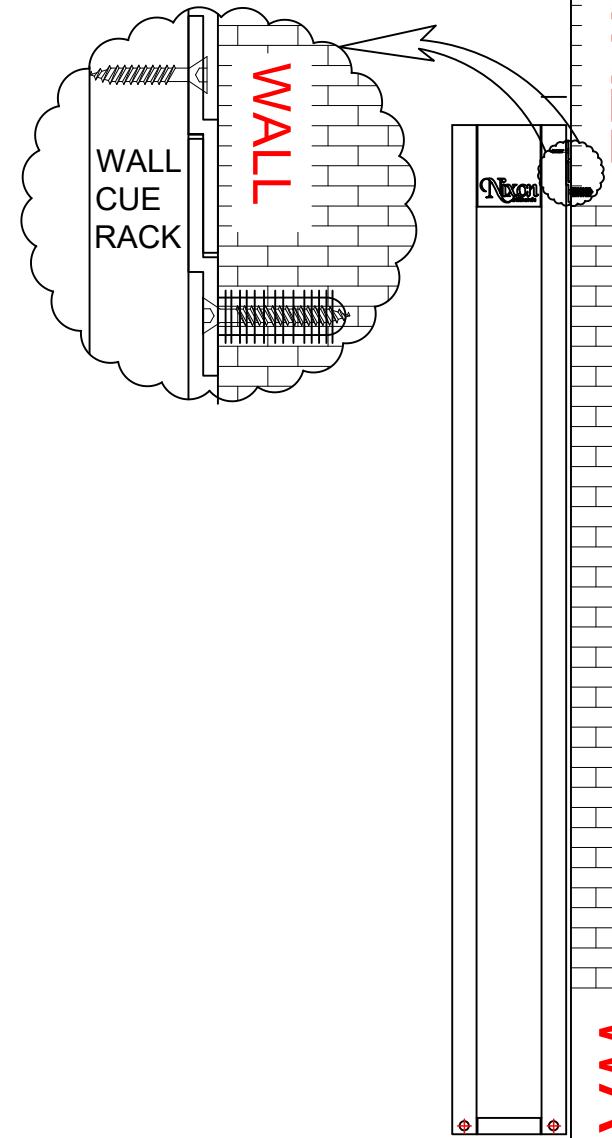

#7240 - BRYANT WALL CUE RACK ASSEMBLY INSTRUCTION

NO	NAME	SIZE	PCS	DRAW
A	BOLT	Ø1/4" x 1 1/4"	12	
B	WASHER	Ø1/4" x Ø5/8"	8	
C	DOWELL	Ø14 x 8mm	4	

WALL

WALL