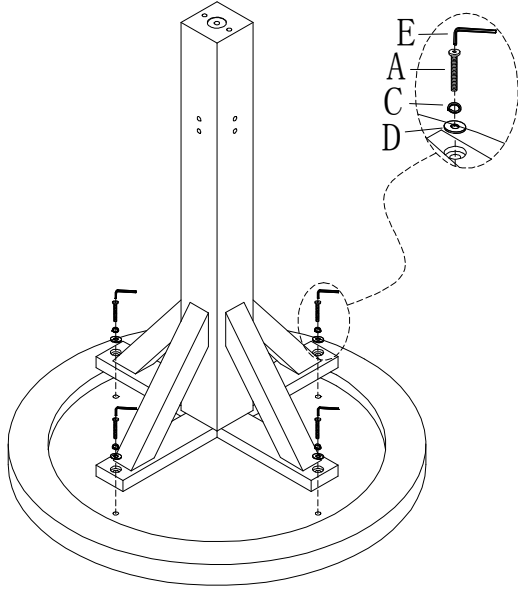

AHB

HOME FURNITURE COLLECTIONS ASSEMBLY INSTRUCTION

BRISTOL PUB

	HARDWARE LIST	QTY	OUTLOOK
A	BOLT (1/4"*1-1/2")	9	
B	BOLT (1/4"*2-1/2")	5	
C	LOCK WASHER (1/4")	14	
D	FLAT WASHER (1/4"*19 M/M)	14	
E	WRENCH (1/4")	1	
F	WOOD DOWEL (∅ 10*30MM)	4	

STEP:1

STEP:2

MADE IN CHINA

AHB

HOME FURNITURE COLLECTIONS ASSEMBLY INSTRUCTION

BRISTOL PUB

STEP:3

STEP:4