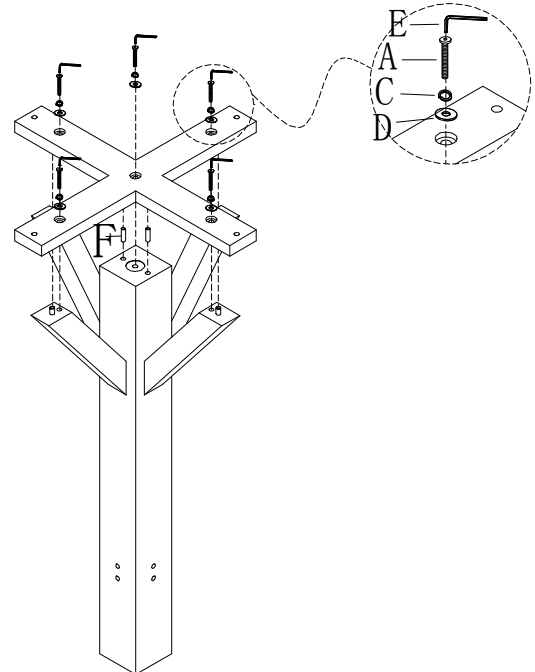

AHB

HOME FURNITURE COLLECTIONS ASSEMBLY INSTRUCTION

BRISTOL PUB

	HARDWARE LIST	QTY	OUTLOOK
A	BOLT (1/4"*1-1/2")	9	
B	BOLT (1/4"*2-1/2")	5	
C	LOCK WASHER (1/4")	14	
D	FLAT WASHER (1/4"*19 M/M)	14	
E	WRENCH (1/4")	1	
F	WOOD DOWEL (∅ 10*30MM)	4	

STEP:1

STEP:2

MADE IN CHINA

AHB

HOME FURNITURE COLLECTIONS ASSEMBLY INSTRUCTION

BRISTOL PUB

STEP:3

STEP:4