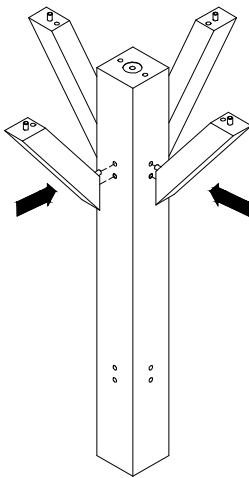

AHB

HOME FURNITURE COLLECTIONS ASSEMBLY INSTRUCTION

BRISTOL PUB

	HARDWARE LIST	QTY	OUTLOOK
A	BOLT (1/4"*1-1/2")	9	
B	BOLT (1/4"*2-1/2")	5	
C	LOCK WASHER (1/4")	14	
D	FLAT WASHER (1/4"*19 M/M)	14	
E	WRENCH (1/4")	1	
F	WOOD DOWEL (∅ 10*30MM)	4	

STEP:1

STEP:2

MADE IN CHINA

AHB

HOME FURNITURE COLLECTIONS ASSEMBLY INSTRUCTION

BRISTOL PUB

STEP:3

STEP:4