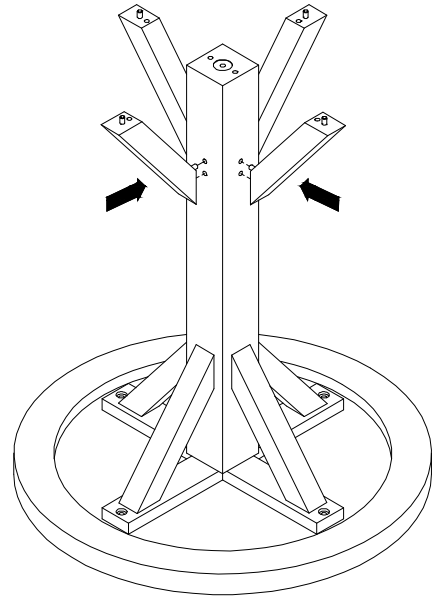

AHB

HOME FURNITURE COLLECTIONS ASSEMBLY INSTRUCTION

BRISTOL PUB

	HARDWARE LIST	QTY	OUTLOOK
A	BOLT (1/4"*1-1/2")	9	
B	BOLT (1/4"*2-1/2")	5	
C	LOCK WASHER (1/4")	14	
D	FLAT WASHER (1/4"*19 M/M)	14	
E	WRENCH (1/4")	1	
F	WOOD DOWEL (∅ 10*30MM)	4	

STEP:1

STEP:2

MADE IN CHINA

AHB

HOME FURNITURE COLLECTIONS ASSEMBLY INSTRUCTION

BRISTOL PUB

STEP:3

STEP:4