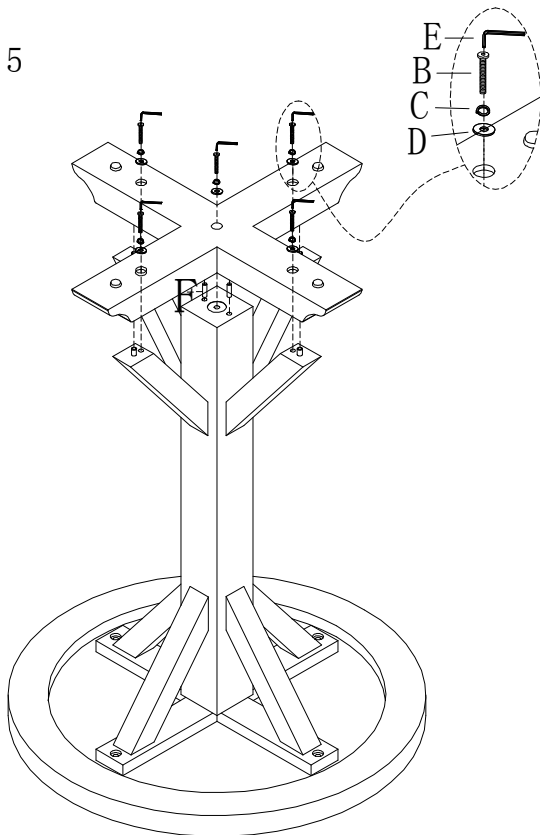

STEP:5

Adjustable Levelers

MADE IN CHINA