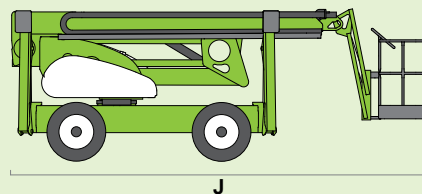

SiOPS® toughcage

AUSLIFT
EQUIPMENT