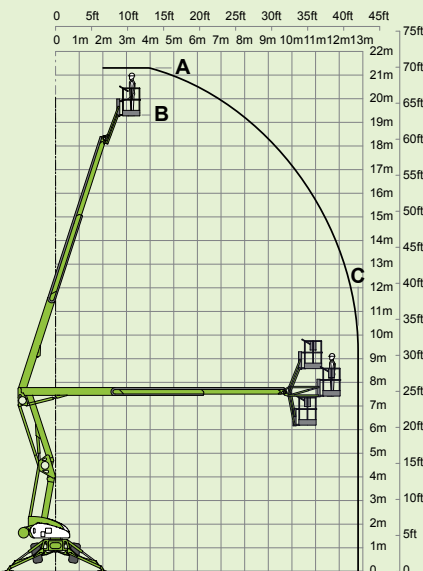

SiOPS® toughcage

AUSLIFT
EQUIPMENT

Distributed by:
Auslift Equipment
2/2-4 Souffi Place
Dandenong South, Vic. 3175
Telephone: 03 9702 7977
Email: sales@auslift.com.au
Website: www.auslift.com.au