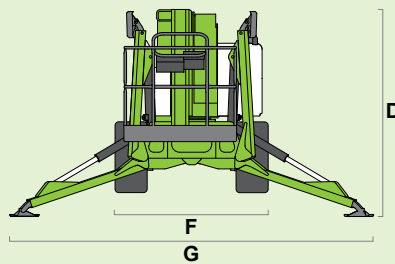

SiOPS® toughcage

AUSLIFT
EQUIPMENT

Distributed by:
Auslift Equipment
2/2-4 Souffi Place
Dandenong South, Vic. 3175
Telephone: 03 9702 7977
Email: sales@auslift.com.au
Website: www.auslift.com.au