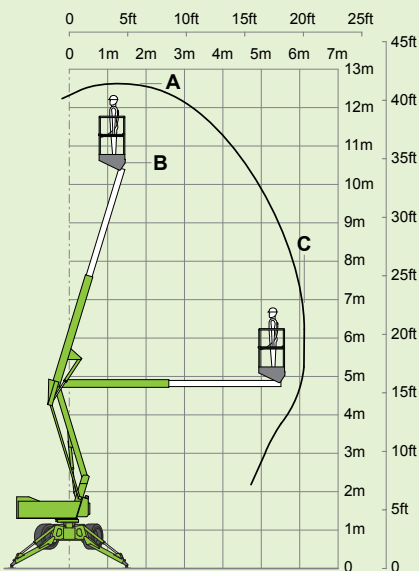

niftylift

SD120T 4x4

(A) 12.65m
42ft

(B) 10.65m
35ft

(C) 6.1m
20ft

200kg
440lbs

1.1m x 0.65m
3ft 7in x 2ft 2in

(D) 1.95m
6ft 5in

(F) 1.56m
5ft 1in

(G) 3.2m
10ft 6in

(J) 3.9m
12ft 10in

10km/h
6.2mph

3.9m
12ft 10in

45%
24°

2260kg
4980lbs

SiOPS® J toughcage