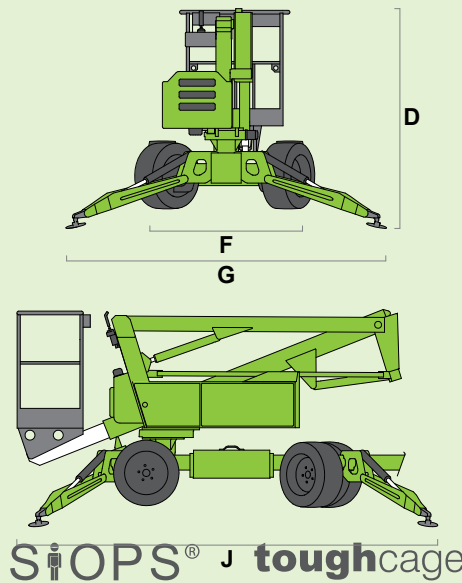

niftylift

SD120T 4x4

(A) 12.65m
42ft

(B) 10.65m
35ft

(C) 6.1m
20ft

200kg
440lbs

1.1m x 0.65m
3ft 7in x 2ft 2in

(D) 1.95m
6ft 5in

(F) 1.56m
5ft 1in

(G) 3.2m
10ft 6in

(J) 3.9m
12ft 10in

10km/h
6.2mph

3.9m
12ft 10in

45%
24°

2260kg
4980lbs

SiOPS® J toughcage