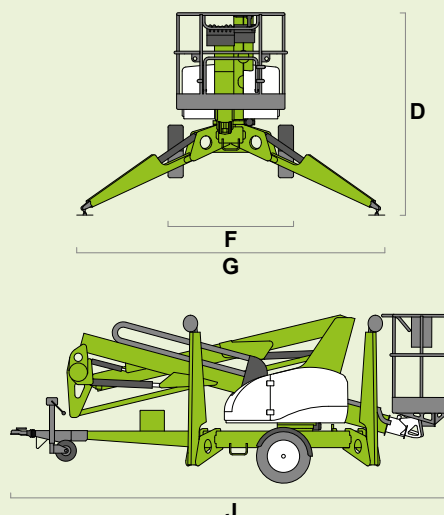

niftylift 150T

(A) 14.7m
48ft 6in

(B) 12.7m
42ft

(C) 7.55m
25ft

225kg
500lbs

1.4m x 0.7m
4ft 7in x 2ft 4in

(D) 2m
6ft 7in

(F) 1.6m
5ft 3in

(G) 3.8m
12ft 6in

(J) 5.55m
18ft 3in

1775kg
3915lbs

23%
13°

AUSLIFT
EQUIPMENT

Distributed by: Auslift Equipment Pty Ltd
2/2-4 Souffi Place Dandenong South
(03) 9702 7977 | sales@auslift.com.au
www.auslift.com.au