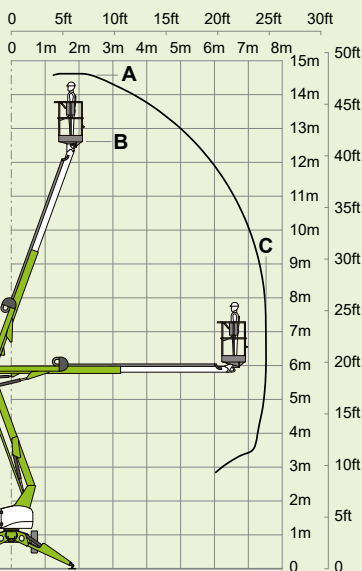

niftylift 150T

(A) 14.7m
48ft 6in

(B) 12.7m
42ft

(C) 7.55m
25ft

225kg
500lbs

1.4m x 0.7m
4ft 7in x 2ft 4in

(D) 2m
6ft 7in

(F) 1.6m
5ft 3in

(G) 3.8m
12ft 6in

(J) 5.55m
18ft 3in

1775kg
3915lbs

23%
13°

AUSLIFT
EQUIPMENT

Distributed by: Auslift Equipment Pty Ltd
2/2-4 Souffi Place Dandenong South
(03) 9702 7977 | sales@auslift.com.au
www.auslift.com.au