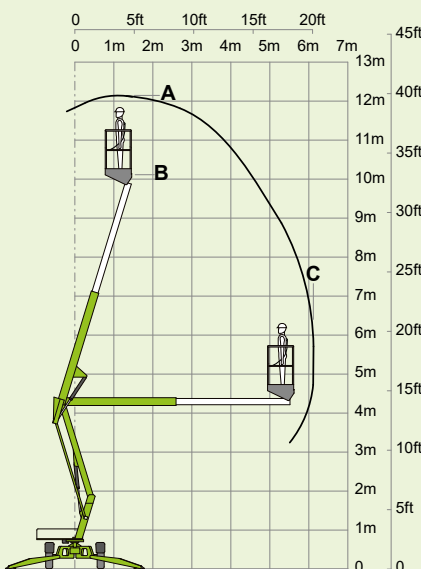

niftylift 120T

(A) 12.2m
40ft

(B) 10.2m
33ft 6in

(C) 6.1m
20ft

200kg
440lbs

1.1m x 0.65m
3ft 7in x 2ft 2in

(D) 1.9m
6ft 3in

(E) 1.1m
3ft 7in

(F) 1.5m
4ft 11in

(G) 3.55m
11ft 8in

(J) 4.5m
14ft 9in

1400kg
3100lbs

11%
6°

Bi-Energy

AUSLIFT
EQUIPMENT

Distributed by: Auslift Equipment Pty Ltd
2/2-4 Souffi Place Dandenong South
(03) 9702 7977 | sales@auslift.com.au
www.auslift.com.au