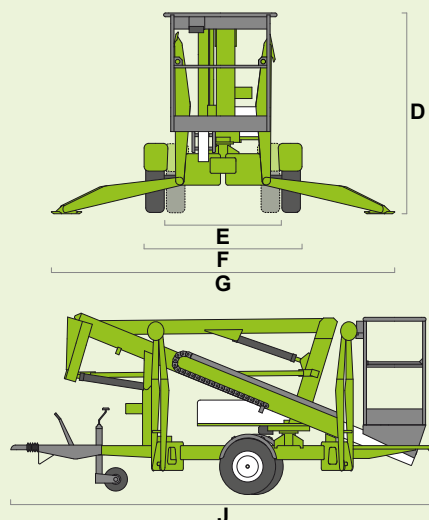

niftylift 120T

(A) 12.2m
40ft

(B) 10.2m
33ft 6in

(C) 6.1m
20ft

200kg
440lbs

1.1m x 0.65m
3ft 7in x 2ft 2in

(D) 1.9m
6ft 3in

(E) 1.1m
3ft 7in

(F) 1.5m
4ft 11in

(G) 3.55m
11ft 8in

(J) 4.5m
14ft 9in

1400kg
3100lbs

11%
6°

Bi-Energy

AUSLIFT
EQUIPMENT

Distributed by: Auslift Equipment Pty Ltd
2/2-4 Souffi Place Dandenong South
(03) 9702 7977 | sales@auslift.com.au
www.auslift.com.au