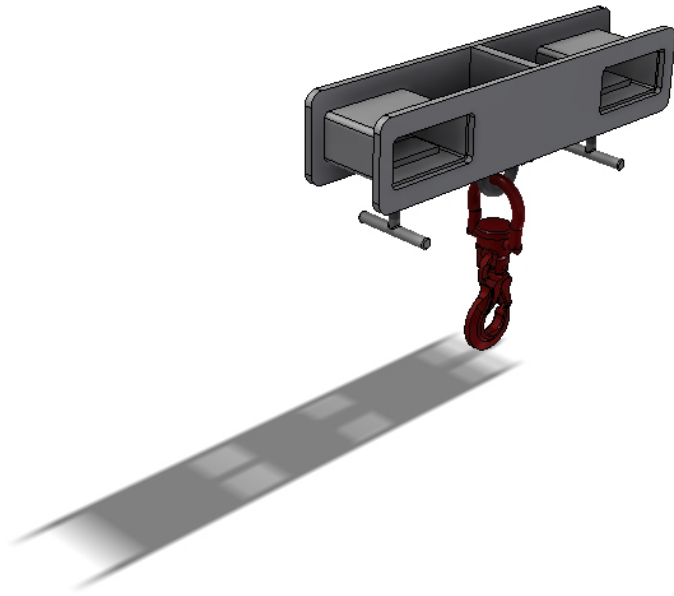

Product Specification

FORK HOOK 2500 DHE.MK25

The DHE-MK25 fork hook, an affordable lifting solution. Robust and heavy duty design with a SWL of 2500kg. Convert your forklift into a mobile crane in a matter of seconds. Powder coated safety yellow. The unit is secured to the fork by t-bar lock downs and a safety chain. Supplied with safety hook and shackle.

SPECIFICATIONS:

- Safe Working Load (SWL 2500kg Max)
- Unit weight 24kg
- Horizontal Centre of Gravity 75mm
- Vertical Centre of Gravity 100mm