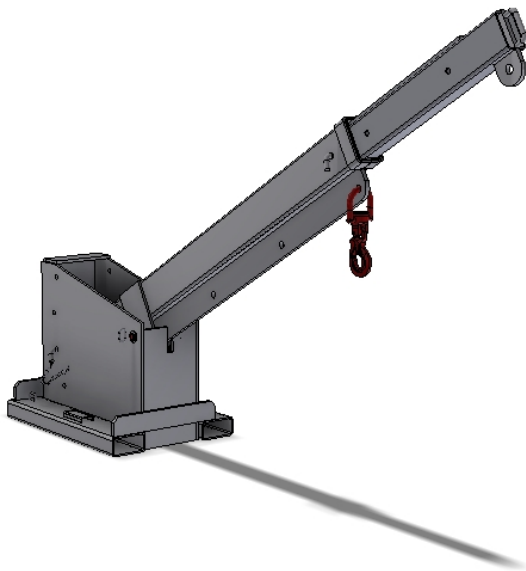

### FORKLIFT INCLINE JIB DHE.IJL 4.75

The DHE-IJL4.75 is an extremely versatile Forklift Jib attachment, allowing extra height to 2.4 metres, with a 3.59 metre reach when fully extended. Standard zinc plated finish. Supplied with safety hook and shackle.

#### SPECIFICATIONS:

- Safe Working Load (SWL 4750kg Max)
- Unit Weight 240kg
- Load Centre 1000mm
- Horizontal Centre of Gravity 985mm
- Vertical Centre of Gravity 275mm
- Pocket Size 185 x 70mm
- Pocket Centres 360mm