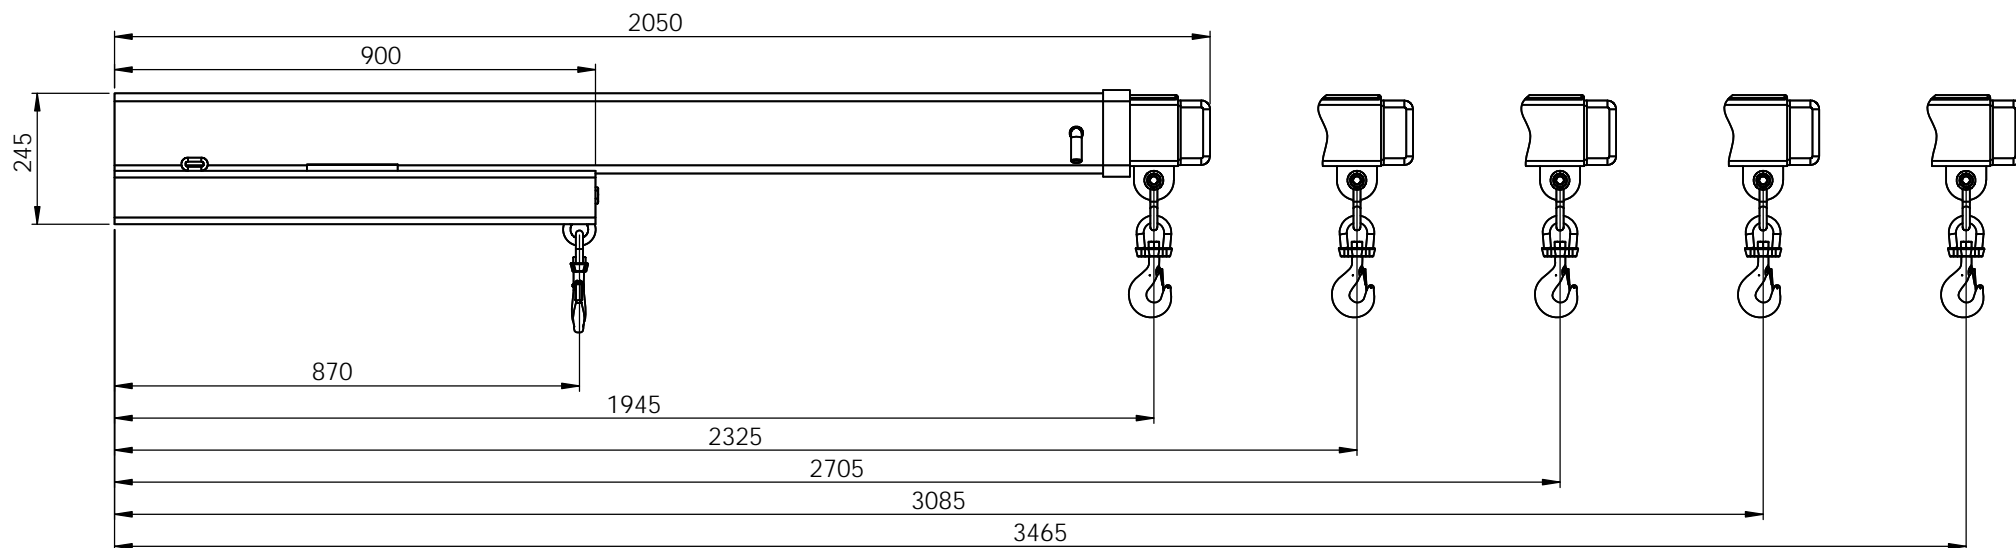

SAFE WORKING LOADS (SWL) PER POSITION						
POSITION	1	2	3	4	5	6
EXTENSION	870	1945	2325	2705	3085	3465
SWL (kg)	4500	1300	750	560	380	200

SPECIFICATIONS:	
Safe Working Load (SWL)	4500kg Max.
Unit Weight	145kg
Load Centre	875mm
Pocket Size	185 x 80
Pocket Centres	290mm
Horizontal C of G	1300mm
Vertical C of G	130mm
Zinc Finish	

### FORKLIFT JIB - LOW PROFILE (LONG REACH)

○ Auslift Equipment Pty Ltd

ALL DIMENSIONS IN MM

SHEET 1 OF 1