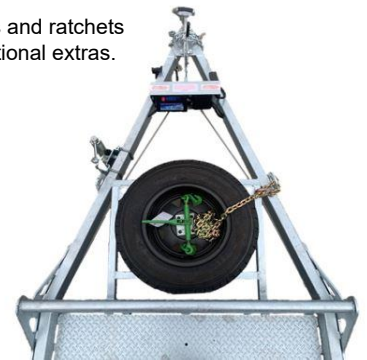

Chains and ratchets are optional extras.