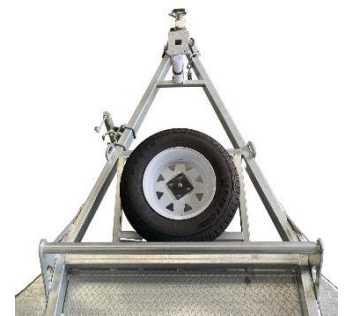

**OVER 50 YEARS EXPERIENCE
IN THE INDUSTRY HIRING
AND SELLING EQUIPMENT**

Factory 2/2-4 Souffi Place
Dandenong South, VIC 3175
T: 03 9702 7977 | www.auslift.com.au