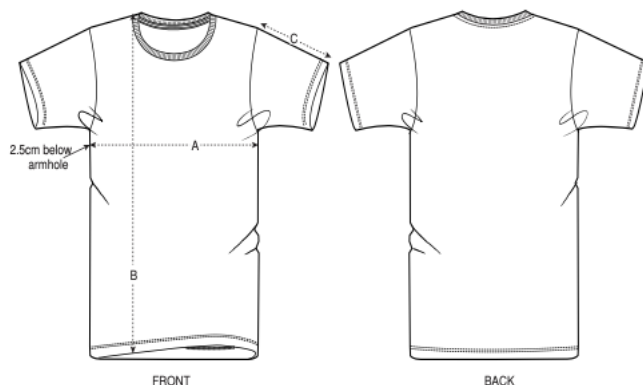

UNISEX T-SHIRT

size sheet

- Unisex fit
- Bio cotton
- 180gr

SIZES	XXS	XS	S	M	L	XL	XXL	XXXL	XXXXL	XXXXXL
A Half Chest	43.5	46	49	52	55	58	61	64	69	74
B Body Length	64	66	69	72	74	76	78	80	82	84
C Sleeve Length	19	19.5	20.5	21.5	22.5	22.5	23.5	24.5	24.5	25