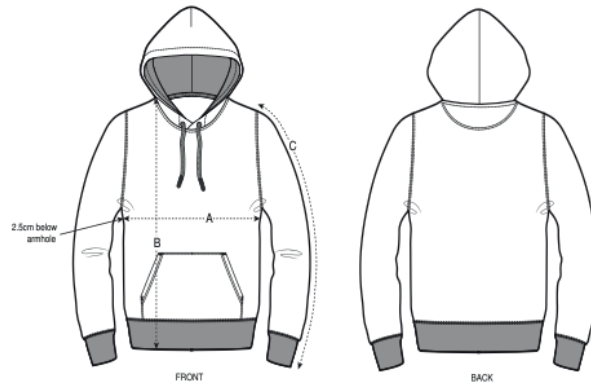

UNISEX HOODIE

size sheet

- Unisex fit
- 85% Organic ring-spun combed cotton, 5% Recycled polyester
- 350gr

SIZES	XXS	XS	S	M	L	XL	XXL	XXXL	XXXXL	XXXXXL
A Half Chest	46.5	49	51.5	54	57	60	63	66	71	0
B Body Length	63	65	68	72	74	76	78	80	82	0
C Sleeve Length	60.5	61.5	64	65.5	67	68.5	70	70	70	0