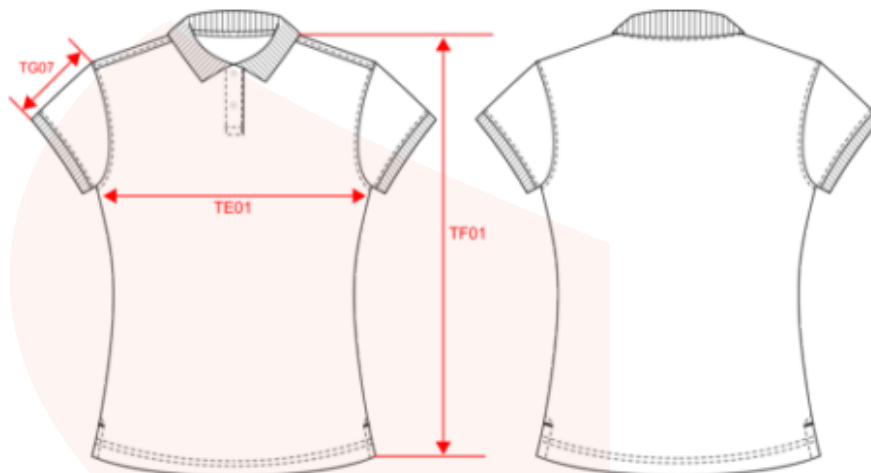

Afmeting

Mannen

Measurements in cm	S	M	L	XL	XXL	3XL	4XL
TE01 - 1/2 chest width at 1.5cm below armhole	50.00	53.00	56.00	59.00	62.00	65.00	68.00
TF01 - Total height from HSP	70.00	72.00	74.00	76.00	78.00	80.00	82.00
TG07 - Short sleeve length	22.25	23.00	23.75	24.50	25.25	26.00	26.75

Afmeting

Vrouwen

Measurements in cm	XS	S	M	L	XL	XXL	3XL
TE01 - 1/2 chest width at 1.5cm below armhole	43.00	46.00	49.00	52.00	55.00	58.00	61.00
TF04 - Back total height from HSP	61.00	63.00	65.00	67.00	69.00	71.00	73.00
TG07 - Short sleeve length	15.00	15.75	16.50	17.25	18.00	18.75	19.50
TF01 - Total height from HSP	61.00	63.00	65.00	67.00	69.00	71.00	73.00