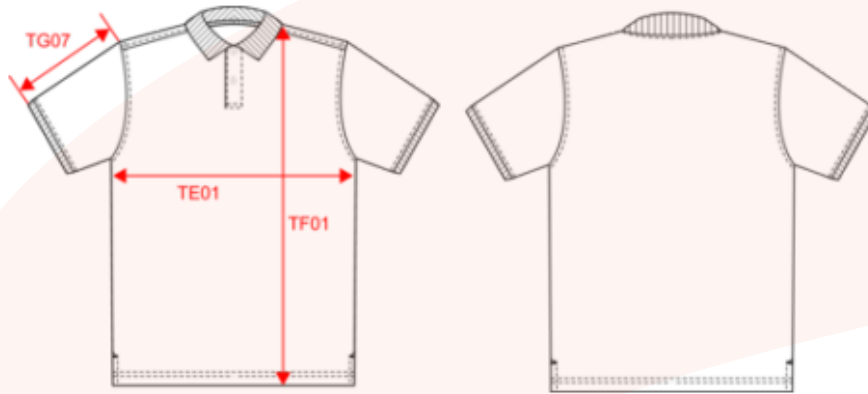

Afmeting

Mannen

Measurements in cm	S	M	L	XL	XXL	3XL	4XL
TE01 - 1/2 chest width at 1.5cm below armhole	50.00	53.00	56.00	59.00	62.00	65.00	68.00
TF01 - Total height from HSP	70.00	72.00	74.00	76.00	78.00	80.00	82.00
TG07 - Short sleeve length	22.25	23.00	23.75	24.50	25.25	26.00	26.75

Afmeting

Vrouwen

Measurements in cm	XS	S	M	L	XL	XXL	3XL
TE01 - 1/2 chest width at 1.5cm below armhole	43.00	46.00	49.00	52.00	55.00	58.00	61.00
TF04 - Back total height from HSP	61.00	63.00	65.00	67.00	69.00	71.00	73.00
TG07 - Short sleeve length	15.00	15.75	16.50	17.25	18.00	18.75	19.50
TF01 - Total height from HSP	61.00	63.00	65.00	67.00	69.00	71.00	73.00