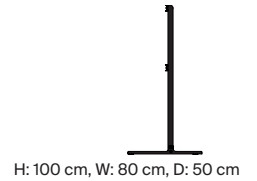

Straight Tall

Plate Series

Description

With its simple silhouette and straight, clean lines, Straight Tall is a contemporary design blending effortlessly into any modern home interior.

Straight Tall has flat feet and straight legs featuring rounded edges.

Made from powder coated steel, Straight Tall is durable and steady, yet light enough to be moveable.

Material

Powder coated As S235 3mm steel sheet with matte finish.

Dimensions

H: 100 cm, W: 80 cm, D: 50 cm

Packaging Dimensions

H: 10 cm W: 105 cm, D: 35 cm

Packaging Material

Cardboard

Weight

Product: 8,7 kg

Incl. packaging: 11,1 kg

Related Products