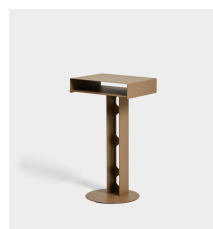

Sidekick Table

Power

H: 59,5 cm, W: 34,5 cm, D: 27 cm

Description

Cable Stand is designed to display and control the chord on your Pedestal Power Bar.

Made from magnetic powder coated steel, Sidekick has the perfect surface for your Power Bar to snap onto.

Material

Powder coated steel sheet with matte finish.

Dimensions

H: 59,5 cm, W: 34,5 cm, D: 27 cm

Packaging Dimensions

H: 66 cm, W: 38 cm, D: 31 cm

Packaging Material

Cardboard

Weight

Product: 7,2 kg

Incl. packaging: 8 kg

Related Products

Power Bar

Bubble Gum

Mossy Green

Pearl