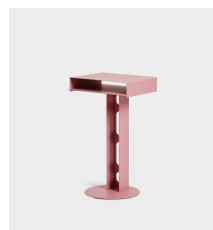

Sidekick Table

Power

H: 59,5 cm, W: 34,5 cm, D: 27 cm

Description

Cable Stand is designed to display and control the chord on your Pedestal Power Bar.

Made from magnetic powder coated steel, Sidekick has the perfect surface for your Power Bar to snap onto.

Material

Powder coated steel sheet with matte finish.

Dimensions

H: 59,5 cm, W: 34,5 cm, D: 27 cm

Packaging Dimensions

H: 66 cm, W: 38 cm, D: 31 cm

Packaging Material

Cardboard

Weight

Product: 7,2 kg

Incl. packaging: 8 kg

Related Products

Power Bar

Bubble Gum

Mossy Green

Pearl