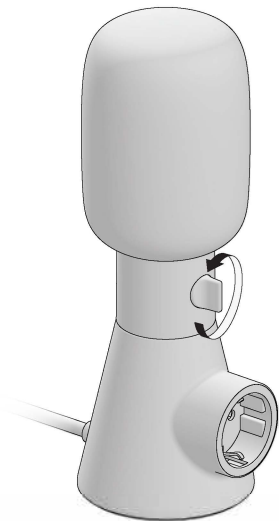

Share your Pedestal

@pedestal

Instructions:

Using the Plug-in Lamp is a breeze.

Just plug it into any suitable outlet, and you're good to glow!

To illuminate your space,
just rotate the dial clockwise.

Keep turning to adjust the brightness to your liking.

When it's time to sleep, simply turn the dial counter-clockwise.
This will dim the light and eventually turn it off.

Attention!

Do not connect multiple units in sequence.
Do not insert one adapter into another adapter.
Ensure the product remains uncovered during operation.
Disconnect power by pulling the plug from the outlet.
Exclusively for indoor use in dry environments.
Avoid overloading beyond electrical rating.
Dispose of damaged units.
Adhesive metal disc may damage walls and surfaces.
The light source of this luminaire is not replaceable;
when the light source reaches its end of life the whole
luminaire shall be replaced.

This product is only intended for adult use.
This product is not a toy - keep away from children.

The crossed-out wheeled bin symbol indicates
that the product should not be discarded as
unsorted waste but must be sent to separate
collection facilities for recovery and recycling.