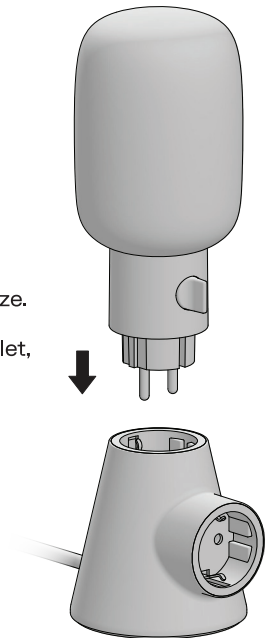

Let's go on a colorful journey together - where form follows function playfully!

/Pedestal

Follow us

[instagram.com/pedestal](https://www.instagram.com/pedestal)
[facebook.com/pedestalofficial](https://www.facebook.com/pedestalofficial)
[pinterest.dk/pedestalofficial](https://www.pinterest.dk/pedestalofficial)

Share your Pedestal

@pedestal

Instructions:

Using the Plug-in Lamp is a breeze.

Just plug it into any suitable outlet, and you're good to glow!

To illuminate your space,
just rotate the dial clockwise.

Keep turning to adjust the brightness to your liking.

When it's time to sleep, simply turn the dial counter-clockwise.
This will dim the light and eventually turn it off.

Attention!

Do not connect multiple units in sequence.
Do not insert one adapter into another adapter.
Ensure the product remains uncovered during operation.
Disconnect power by pulling the plug from the outlet.
Exclusively for indoor use in dry environments.
Avoid overloading beyond electrical rating.
Dispose of damaged units.
Adhesive metal disc may damage walls and surfaces.
The light source of this luminaire is not replaceable;
when the light source reaches its end of life the whole
luminaire shall be replaced.

This product is only intended for adult use.
This product is not a toy - keep away from children.

The crossed-out wheeled bin symbol indicates
that the product should not be discarded as
unsorted waste but must be sent to separate
collection facilities for recovery and recycling.