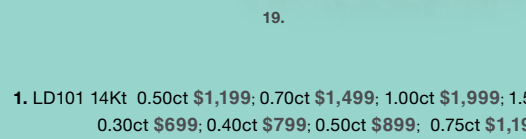

DIAMOND EVOLUTION

NATURE UNTOUCHED™

LAB GROWN DIAMONDS

1. LD101 14Kt 0.50ct $1,199; 0.70ct $1,499; 1.00ct $1,999; 1.50ct $2,899; 2.00ct $3,849 2. LD100 14Kt 0.20ct $549; 0.30ct $699; 0.40ct $799; 0.50ct $899; 0.75ct $1,199; 1.00ct $1,299; 1.50ct $1,999; 2.00ct $2,999
3. LD158 14Kt 1.00ct $2,499 4. LD157 14Kt 1.15ct $2,749 5. LD156 14Kt 1.65ct $3,899 6. LD133 14Kt 1.00ct $1,999; 1.50ct $2,999 7. LD123 14Kt 0.75ct $1,749; 1.05ct $2,249; 1.55ct $2,999; 2.05ct $4,199; 3.09ct $6,499
8. LD153 14Kt 1.10ct $2,499; 1.60ct $3,499 9. LD106 14Kt 0.70ct $1,499; 0.90ct $1,699; 1.20ct $2,249; 1.70ct $2,999; 2.20ct $3,999 10. LD154 14Kt 1.05ct $2,249 11. LD146 14Kt 1.00ct $1,999; 1.50ct $2,999 12. LD141 14Kt 1.58ct $2,999; 2.00ct $3,999; 3.10ct $6,299 13. LD160 14Kt 1.85ct $3,749; 2.45ct $4,999; 3.75ct $7,899 14. LD155 14Kt 2.00ct $3,699; 2.50ct $4,799 15. LD152 14Kt 1.45ct $3,499; 2.10ct $4,649; 3.00ct $5,799 16. LD159 14Kt 1.85ct $3,999; 2.45ct $5,199
17. LD119 14Kt 0.50ct $1,149; 0.75ct $1,499; 1.00ct $1,649; 1.50ct $2,599; 2.00ct $3,249
18. LD161 14Kt 1.60ct $3,599; 2.10ct $4,499; 3.50ct $5,249 19. LD143 14Kt 1.15ct $2,849; 1.50ct $3,599; 2.50ct $4,199