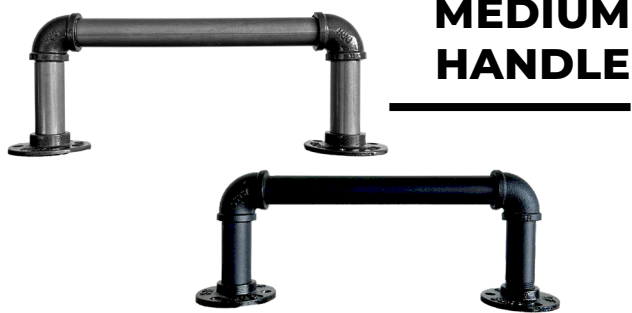

PIPE KNOB

Pull knob for cupboards, drawers or coat and hanging hook

Colours:	Black and Vintage
Dimensions:	65mm(h), 65mm(w), 55mm(d)
Specifications:	Weight Capacity 50kg
Suits:	Cupboards and drawers / coat and bag hook

PIPE VALVE

Hook Valve for hanging coats, robes, bags and other items

Colours:	Black with Red Valve
Dimensions:	65mm(h), 65mm(w), 55mm(d)
Specifications:	Weight Capacity 12kg
Uses:	Decorative handle or hook for larger items

LARGE HANDLE

Large handle for barn doors and sliders

Colours:	Black and Vintage
Dimensions:	515mm(h), 116mm(w), 70mm(d)
Specifications:	Indoor or covered use
Suits:	Barn doors / sliding doors / double doors

MEDIUM HANDLE

Easy pull door handle or grab handle for support and safety

Colours:	Black and Vintage
Dimensions:	330mm(h), 116mm(w), 65mm(d)
Specifications:	Indoor or covered use
Suits:	Easy access handle / grab handle / sliding doors