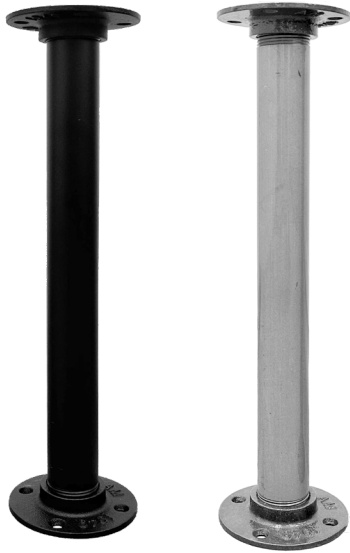

COFFEE TABLE LEGS

Heavy Duty

Floor securing legs for coffee tables

Colours:	Black and Vintage
Dimensions:	395mm(h), 100mm(w), 100mm(d)
Specifications:	Weight Capacity 110kg
Table Size:	Coffee table and small tables