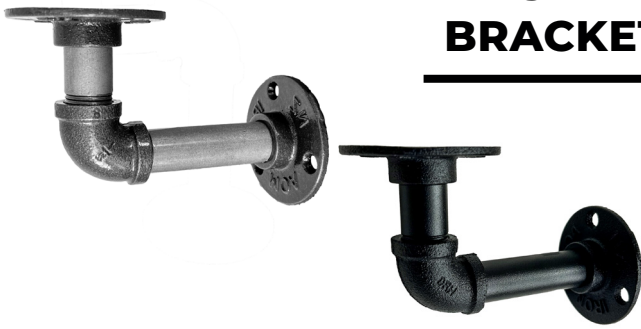

SHELF BRACKET

Pipe decor shelf brackets for floating and display shelving

Colours:	Black and Vintage
Dimensions:	126mm(h), 95mm(w), 65mm(d)
Specifications:	Weight Capacity 12kg
Shelf Size:	140mm - 200mm deep shelf