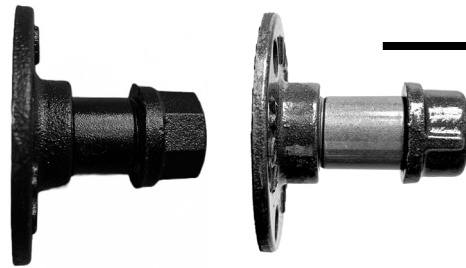

Colours:	Black and Vintage
Dimensions:	126mm(h), 95mm(w), 65mm(d)
Specifications:	Weight Capacity 12kg
Shelf Size:	140mm - 200mm deep shelf

SHELF PRONG

Shelf prongs for floating and display shelves

Colours:	Black
Dimensions:	186mm/236mm/336mm(h), 70mm(w), 70mm(d)
Specifications:	Weight Capacity 12kg
Shelf Size:	140-150mm / 190-200mm / 290-300mm

PIPE KNOB

Pull knob for cupboards, drawers or coat and hanging hook

Colours:	Black and Vintage
Dimensions:	65mm(h), 65mm(w), 55mm(d)
Specifications:	Weight Capacity 50kg
Suits:	Cupboards and drawers / coat and bag hook

PIPE VALVE

Hook Valve for hanging coats, robes, bags and other items

Colours:	Black with Red Valve
Dimensions:	65mm(h), 65mm(w), 55mm(d)
Specifications:	Weight Capacity 12kg
Uses:	Decorative handle or hook for larger items

LARGE HANDLE

Large handle for barn doors and sliders

Colours:	Black and Vintage
Dimensions:	515mm(h), 116mm(w), 70mm(d)
Specifications:	Indoor or covered use
Suits:	Barn doors / sliding doors / double doors