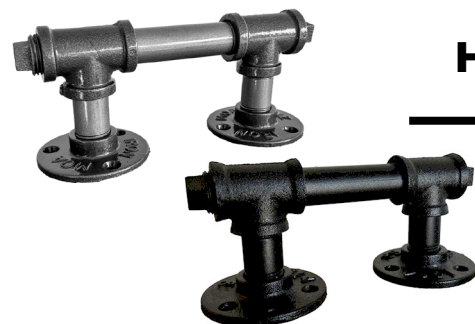

PIPE VALVE

Hook Valve for hanging coats, robes, bags and other items

Colours:	Black with Red Valve
Dimensions:	65mm(h), 65mm(w), 55mm(d)
Specifications:	Weight Capacity 12kg
Uses:	Decorative handle or hook for larger items

LARGE HANDLE

Large handle for barn doors and sliders

Colours:	Black and Vintage
Dimensions:	515mm(h), 116mm(w), 70mm(d)
Specifications:	Indoor or covered use
Suits:	Barn doors / sliding doors / double doors

MEDIUM HANDLE

Easy pull door handle or grab handle for support and safety

Colours:	Black and Vintage
Dimensions:	330mm(h), 116mm(w), 65mm(d)
Specifications:	Indoor or covered use
Suits:	Easy access handle / grab handle / sliding doors

SMALL HANDLE

Pull handles for cupboards, drawers, trolleys and DIY projects

Colours:	Black and Vintage
Dimensions:	185mm(h), 80mm(w), 65mm(d)
Specifications:	Indoor or covered use
Suits:	Cupboards and drawers / doors / pull handle