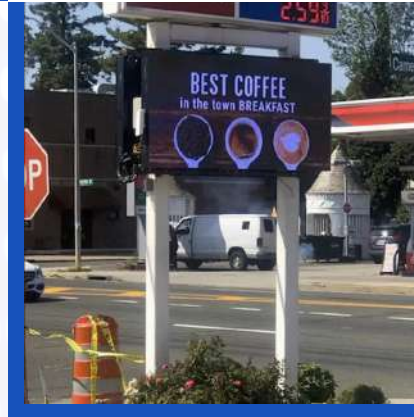

LED SIGN CITY

3ft.x12ft. digital display

+1 866-343-4011

info@ledsigncity.com

www.ledsign.city