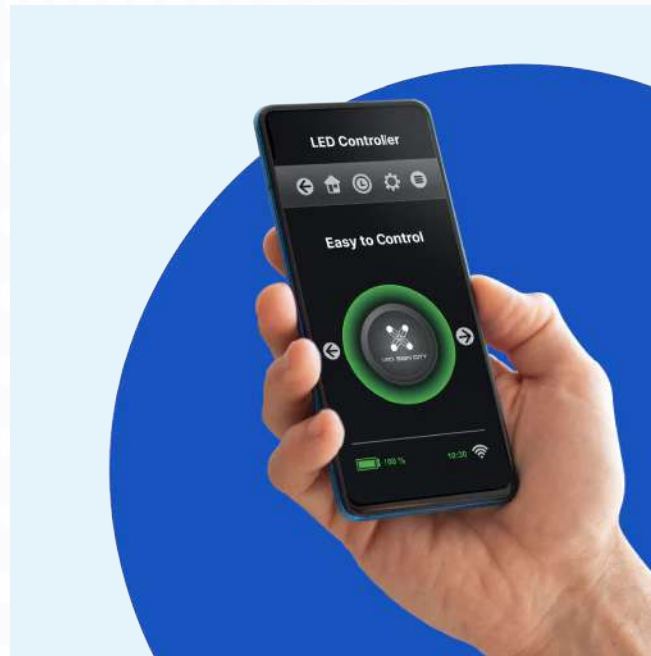

Transcend the Ordinary with Our LED Signs!

- **Sun-Defying Brightness:** LEDs that shine bright, even in harsh daylight.
- **Vibrant Full Color:** Dive into a rich spectrum of colors.
- **Weather-Resistant Enclosure:** Your sign stands strong, rain or shine.
- **Expansive Viewing Angles:** Clarity from every direction.
- **Dynamic Motion & Video:** Bring content to life with animations.
- **Remote Access Software:** Stay in control from anywhere.
- **Versatile Support:** Seamless integration with your preferred tools.

Enhance your messages with these standout features!