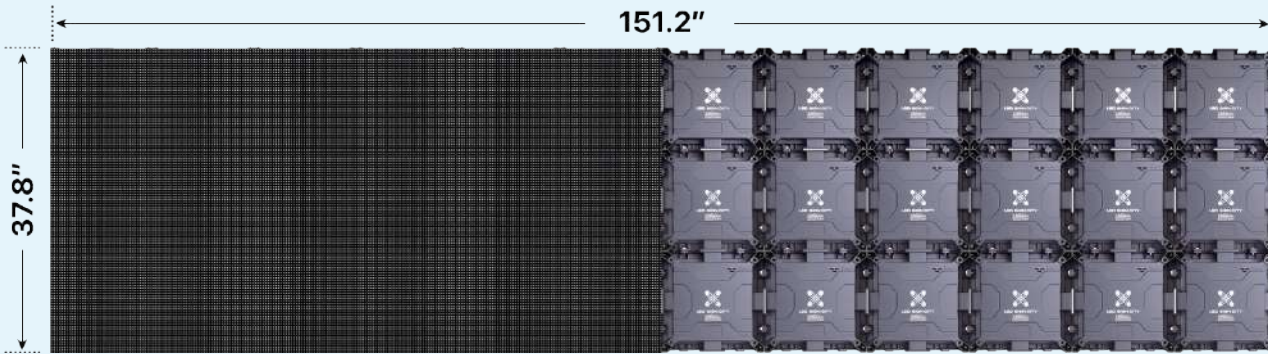

DISPLAY DIMENSIONS

FRONT VIEW

BACK VIEW

Our Edge

- **Modular:** Flexible design that adapts to your brand's vision.
- **Scalable:** Start small, dream big. Your sign grows with your ambitions, ensuring market dominance.
- **Upgradable:** No need for replacements. Our advancements seamlessly integrate with your

Benefits in a Nutshell

- **Cost-Effective:** Enhancements without breaking the bank.
- **Time-Saving:** Consistent brand visibility, no need to search for a new sign.
- **Unmatched ROI:** An evolving sign ensures amplified returns.

With our LED displays, your brand's message remains timely, powerful, and ever-evolving.

Distinctly Ahead in LED

Our Passion: Every budget deserves a breathtaking LED sign. Our signs aren't just about