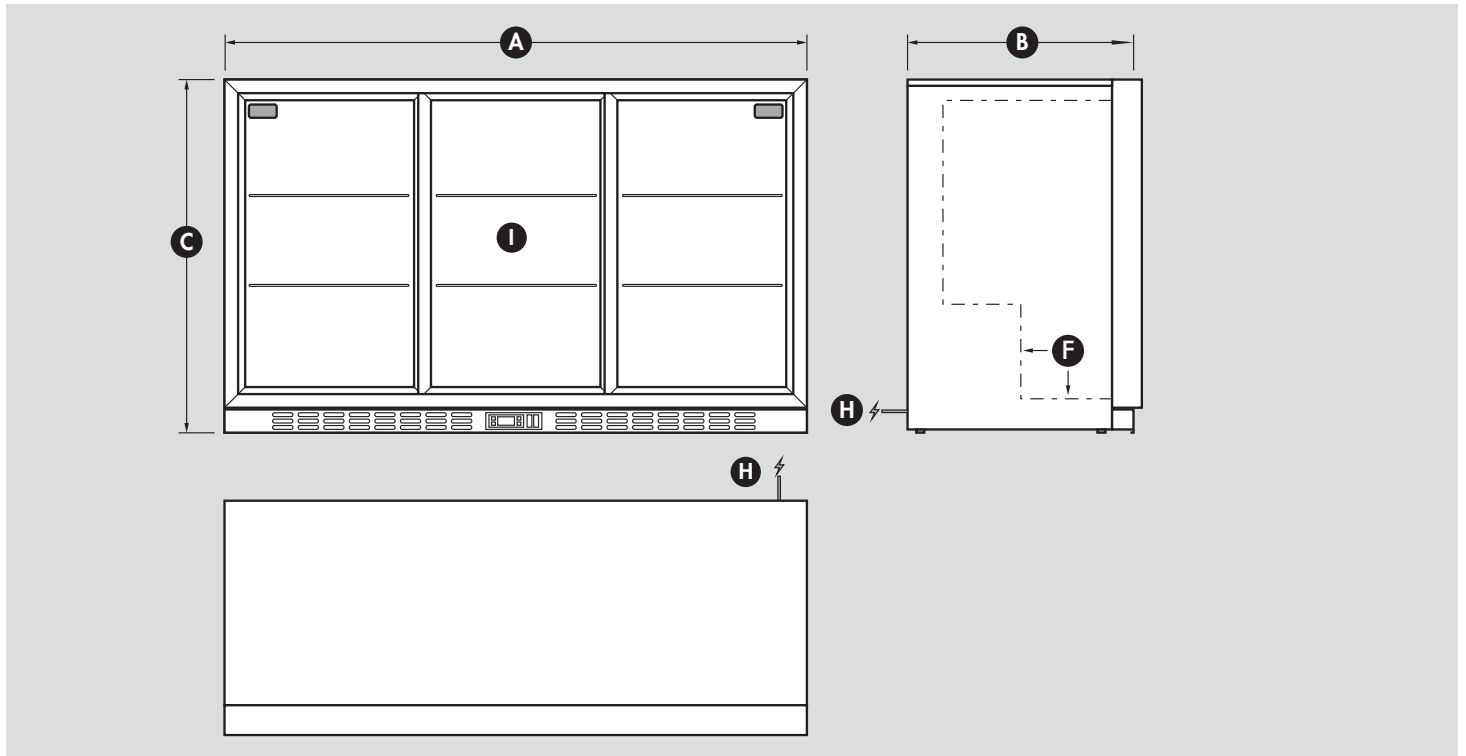

PRODUCT INFORMATION

SG3S-B

INFORMATION

DIMENSIONS

Ⓐ Overall width	1350mm
Ⓑ Overall depth	515mm
Ⓒ Overall height - includes feet	840mm
Ⓓ Overall depth with door open	N/A
Ⓔ Height of hinge cap (included in height above)	N/A
Ⓕ Internal step inside unit	190mm In & 190mm High
Ⓖ Depth of handle (adds to depth above)	N/A
Ⓗ Power cord location & length	1800mm
Ⓘ Internal dimensions (WxDxH)	1270 x 380 x 680mmH

Note: Door opens inside fridge diameter

INSTALLATION & BUILDING INTO CAVITY'S

Minimum cavity size needed (WxDxH)	1360 x 600 x 850mmH
Venting type of fridge	Front Venting, Through Grill

Note: If wanting a 'cabinet door' in front of fridge door please contact us

OTHER HELPFUL INFORMATION

Height floor to bottom of door	65mm
Door size (WxH)	450 x 730mm
Feet height fully tightened	15mm
Height adjustment available on current feet	10mm
Change feet size for extra height option	30mm
Shelf Qty / Size	6 x (445mmW x 345mmD)
Wine Shelf available (Y/N)	Yes

PERFORMANCE

Cooling	Cools easily to (1oC)
Application suitability	Commercial / Alfresco / Indoor
Maximum operating ambient temperature	38oC
Outdoor official IP rating	IP22
Meps Energy Approved & Food Grade	Yes