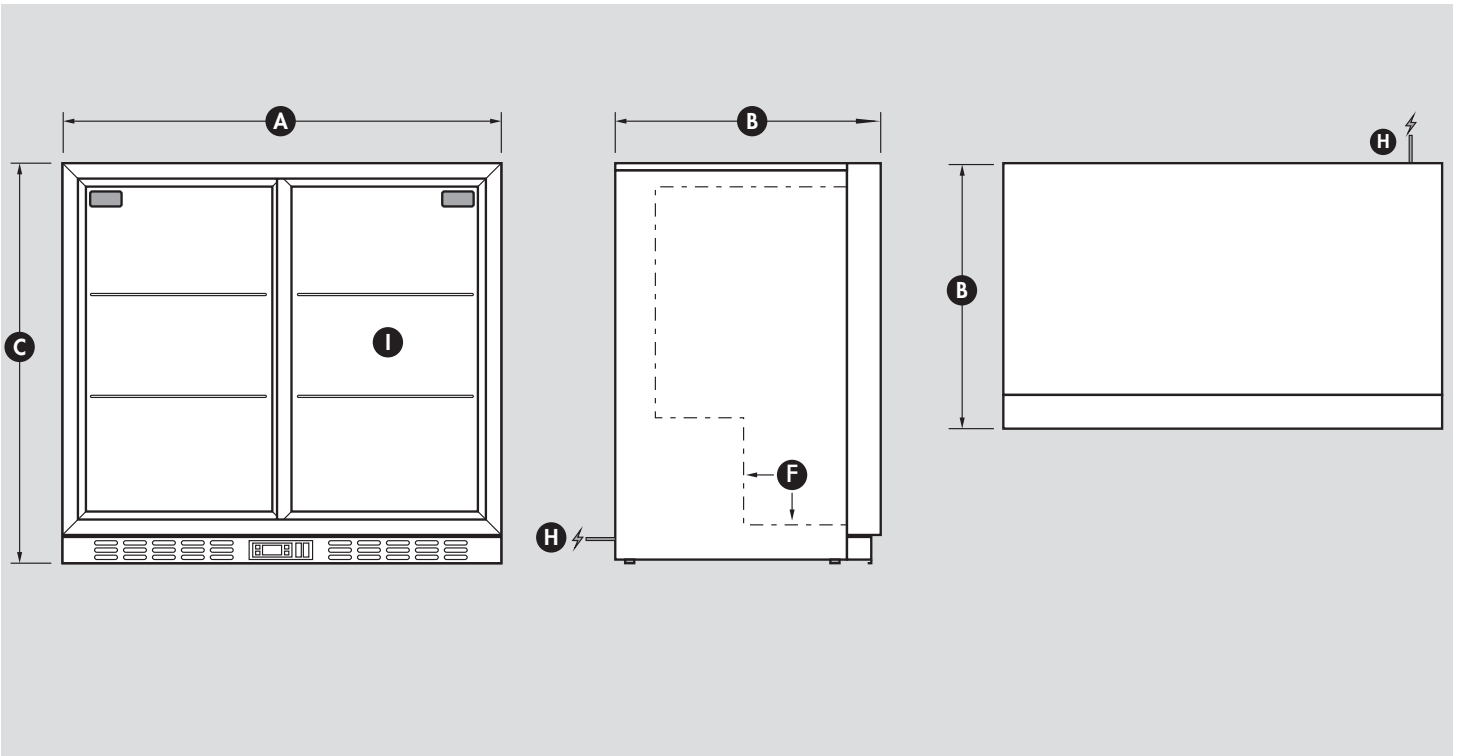

PRODUCT INFORMATION

SG2S-B

INFORMATION

DIMENSIONS

Ⓐ Overall width	900mm
Ⓑ Overall depth	515mm
Ⓒ Overall height - includes feet	840mm
Ⓓ Overall depth with door open	N/A
Ⓔ Height of hinge cap (included in height above)	N/A
Ⓕ Internal step inside unit	190mm In & 190mm High
Ⓖ Depth of handle (adds to depth above)	N/A
Ⓗ Power cord location & length	1800mm
Ⓘ Internal dimensions (WxDxH)	820 x 380 x 680mmH

Note: Door opens inside fridge diameter

INSTALLATION & BUILDING INTO CAVITY'S

Minimum cavity size needed (WxDxH)	920 x 600 x 850mmH
Venting type of fridge	Front Venting, Through Grill

Note: If wanting a 'cabinet door' in front of fridge door please contact us

OTHER HELPFUL INFORMATION

Height floor to bottom of door	65mm
Door size (WxH)	450 x 730mm
Feet height fully tightened	15mm
Height adjustment available on current feet	10mm
Change feet size for extra height option	30mm
Shelf Qty / Size	4 x (395mmW x 345mmD)
Wine Shelf available (Y/N)	Yes

PERFORMANCE

Cooling	Cools easily to (1oC)
Application suitability	Commercial / Alfresco / Indoor
Maximum operating ambient temperature	38oC
Outdoor official IP rating	IP22
Meps Energy Approved & Food Grade	Yes