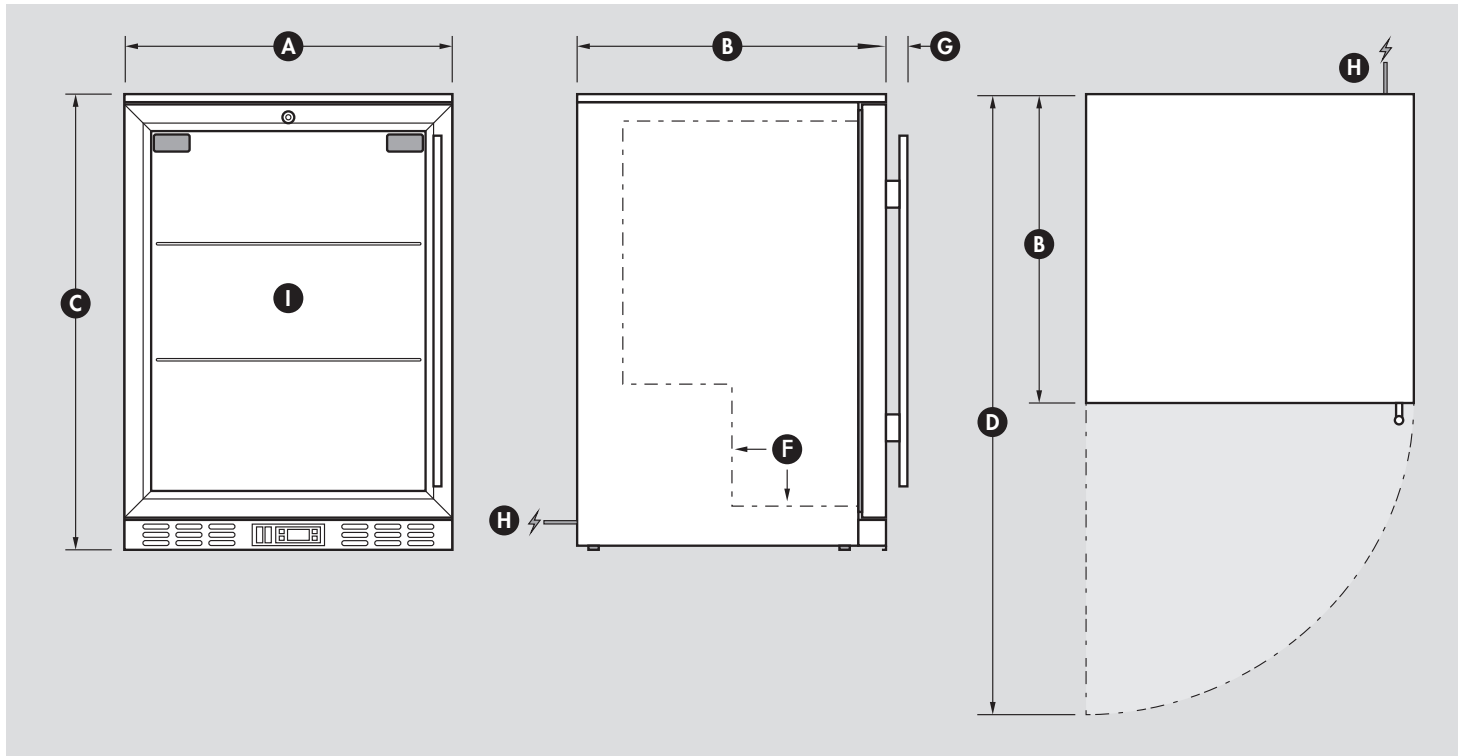

PRODUCT INFORMATION

SG1L-B

INFORMATION

DIMENSIONS

(A)	Overall width	600mm
(B)	Overall depth	495mm
(C)	Overall height - includes feet	840mm
(D)	Overall depth with door open	1070mm
(E)	Height of hinge cap (included in height above)	N/A
(F)	Internal step inside unit	190mm In & 190mm High
(G)	Depth of handle (adds to depth above)	40mm
(H)	Power cord location & length	1800mm
(I)	Internal dimensions (WxDxH)	520 x 380 x 680mmH

Note: Door opens maximum 3mm outside diameter

INSTALLATION & BUILDING INTO CAVITY'S

Minimum cavity size needed (WxDxH)	620 x 600 x 850mmH
Venting type of fridge	Front Venting, Through Grill

Note: If wanting a 'cabinet door' in front of fridge door please contact us

OTHER HELPFUL INFORMATION

Height floor to bottom of door	65mm
Door size (WxH)	600 x 755mm
Feet height fully tightened	15mm
Height adjustment available on current feet	10mm
Change feet size for extra height option	30mm
Shelf Qty / Size	2 x (500mmW x 350mmD)
Wine Shelf available (Y/N)	Yes

PERFORMANCE

Cooling	Cools easily to (1oC)
Application suitability	Commercial / Alfresco / Indoor
Maximum operating ambient temperature	38oC
Outdoor official IP rating	IP22
Meps Energy Approved & Food Grade	Yes