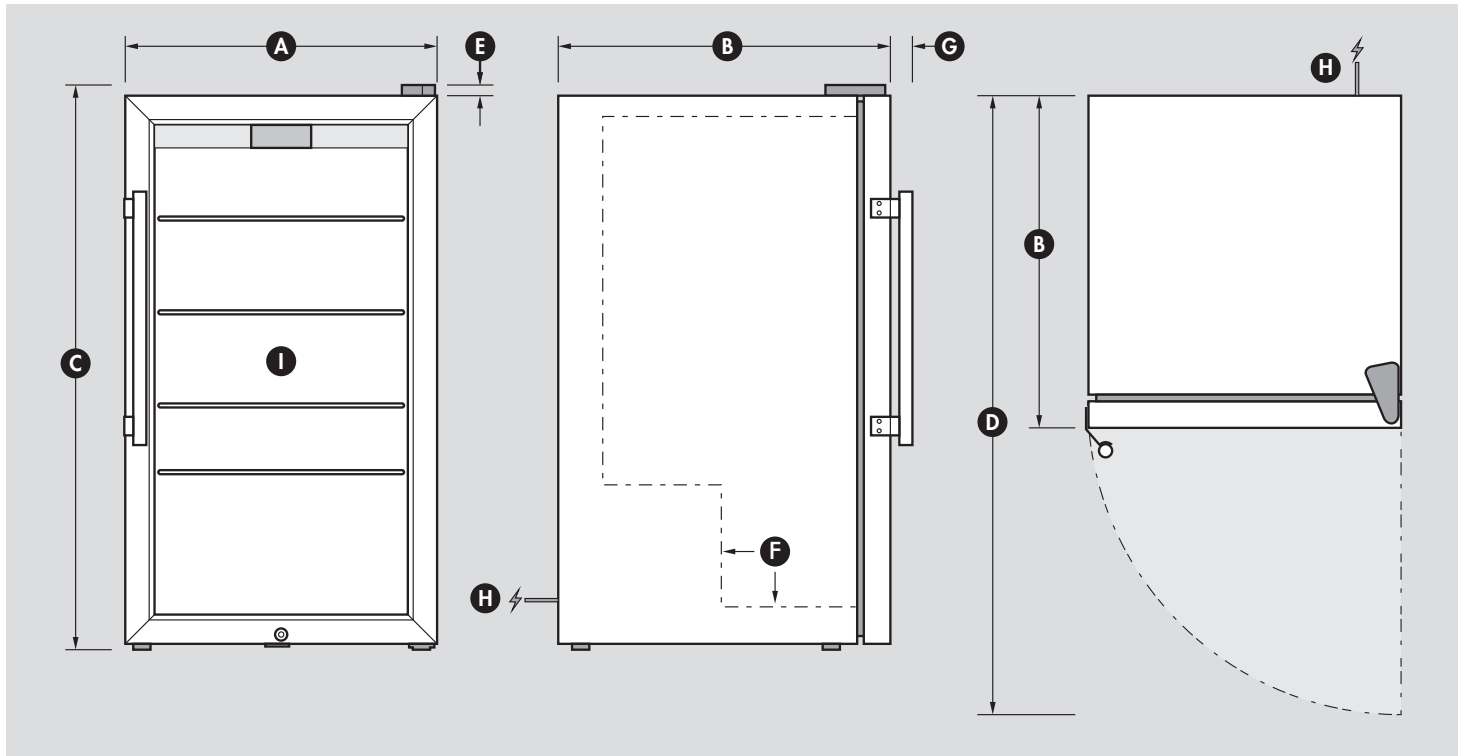

SPECIFICATIONS

Capacity (litres)	98
Holds (cans)	115
Noise Level	41
Consumption	1.70Kwh/24Hrs
Unit dimensions (WxDxH)	470 x 500 x 850
Lockable	Yes
Gross weight	48 kg

**Specifications and price of this product may change at any time
**For more information about this product please call us or visit our website.

PRODUCT INFORMATION

HUS-SC88-SS

INFORMATION

DIMENSIONS

Ⓐ	Overall width	470mm
Ⓑ	Overall depth	495mm
Ⓒ	Overall height - includes feet	845mm
Ⓓ	Overall depth with door open	935mm
Ⓔ	Height of hinge cap (included in height above)	20mm
Ⓕ	Internal step inside unit	220mm In x 200mm High
Ⓖ	Depth of handle (adds to depth above)	45mm
Ⓗ	Power cord location & length	1800mm
Ⓘ	Internal dimensions (WxDxH)	370 x 370 x 735mmH

****Note: If wanting a 'cabinet door' in front of fridge door please contact us****

OTHER HELPFUL INFORMATION

Height floor to bottom of door	15mm
Door size (WxH)	470 x 805mmH
Feet height fully tightened	15mm
Height adjustment available on current feet	5mm
Change feet size for extra height option	30mm
Shelf Qty / Size	3 x (390 x 340mmD) & 1 x (390 x 210mmD)
Wine Shelf available (Y/N)	Yes