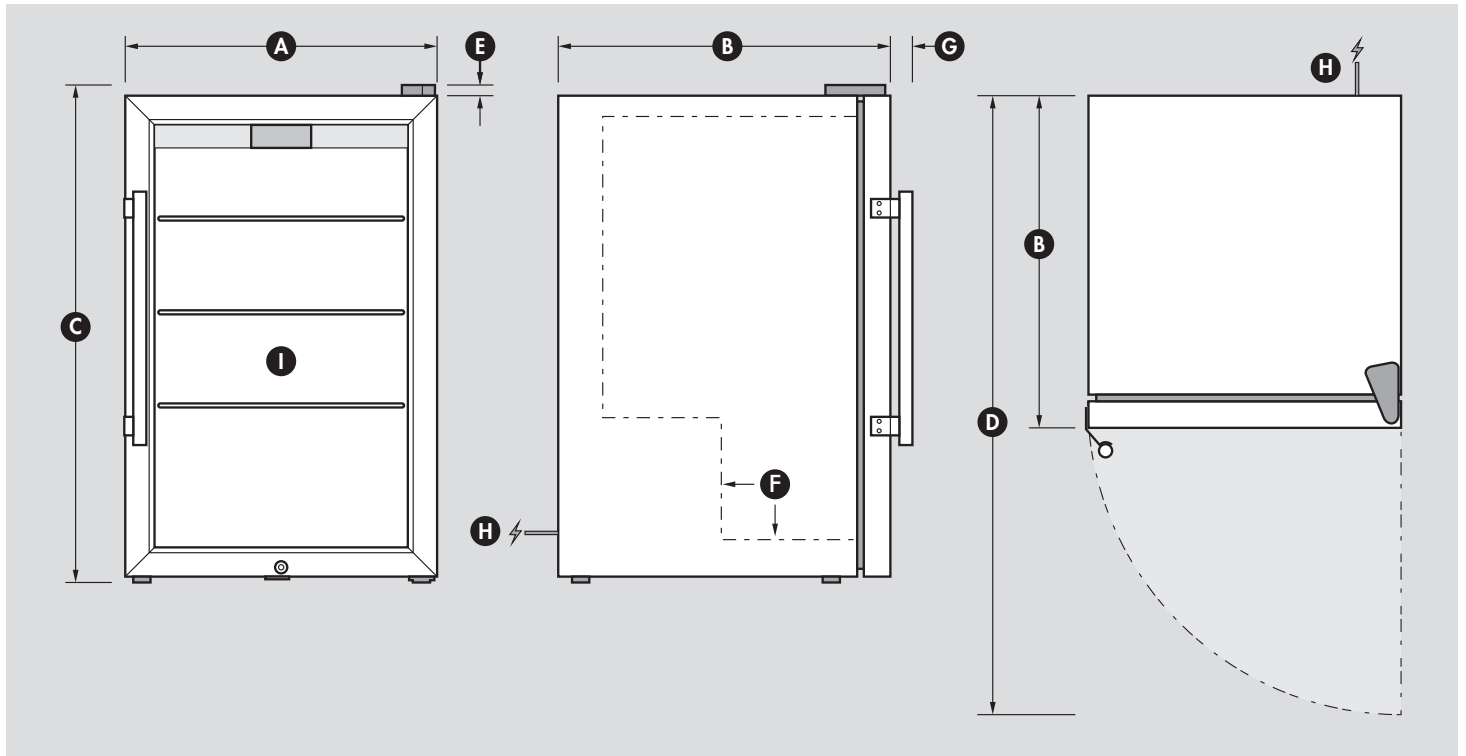

PRODUCT INFORMATION

HUS-SC70-SS

INFORMATION

DIMENSIONS

Ⓐ	Overall width	430mm
Ⓑ	Overall depth	495mm
Ⓒ	Overall height - includes feet	700mm
Ⓓ	Overall depth with door open	895mm
Ⓔ	Height of hinge cap (included in height above)	20mm
Ⓕ	Internal step inside unit	210mm In x 200mm High
Ⓖ	Depth of handle (adds to depth above)	45mm
Ⓗ	Power cord location & length	1800mm
Ⓘ	Internal dimensions (WxDxH)	340 x 360 x 590mmH

Note: Door opens maximum 3mm outside diameter

INSTALLATION & BUILDING INTO CAVITY'S

Minimum cavity size needed (WxDxH)	470 x 600 x 720mmH
Venting type of fridge	Rear - A vent at rear will help lessen run times

Note: If wanting a 'cabinet door' in front of fridge door please contact us

OTHER HELPFUL INFORMATION

Height floor to bottom of door	20mm
Door size (WxH)	430 x 660mmH
Feet height fully tightened	15mm
Height adjustment available on current feet	N/A
Change feet size for extra height option	N/A
Shelf Qty / Size	2 x (350 x 310mmD) & 1 x (350 x 205mmD)
Wine Shelf available (Y/N)	Yes

PERFORMANCE

Cooling	Can cool to 2oC easily in up to 38oC Ambient
Application suitability	Indoor or Outdoor Alfresco
Maximum operating ambient temperature	38oC
Outdoor official IP rating	N/A