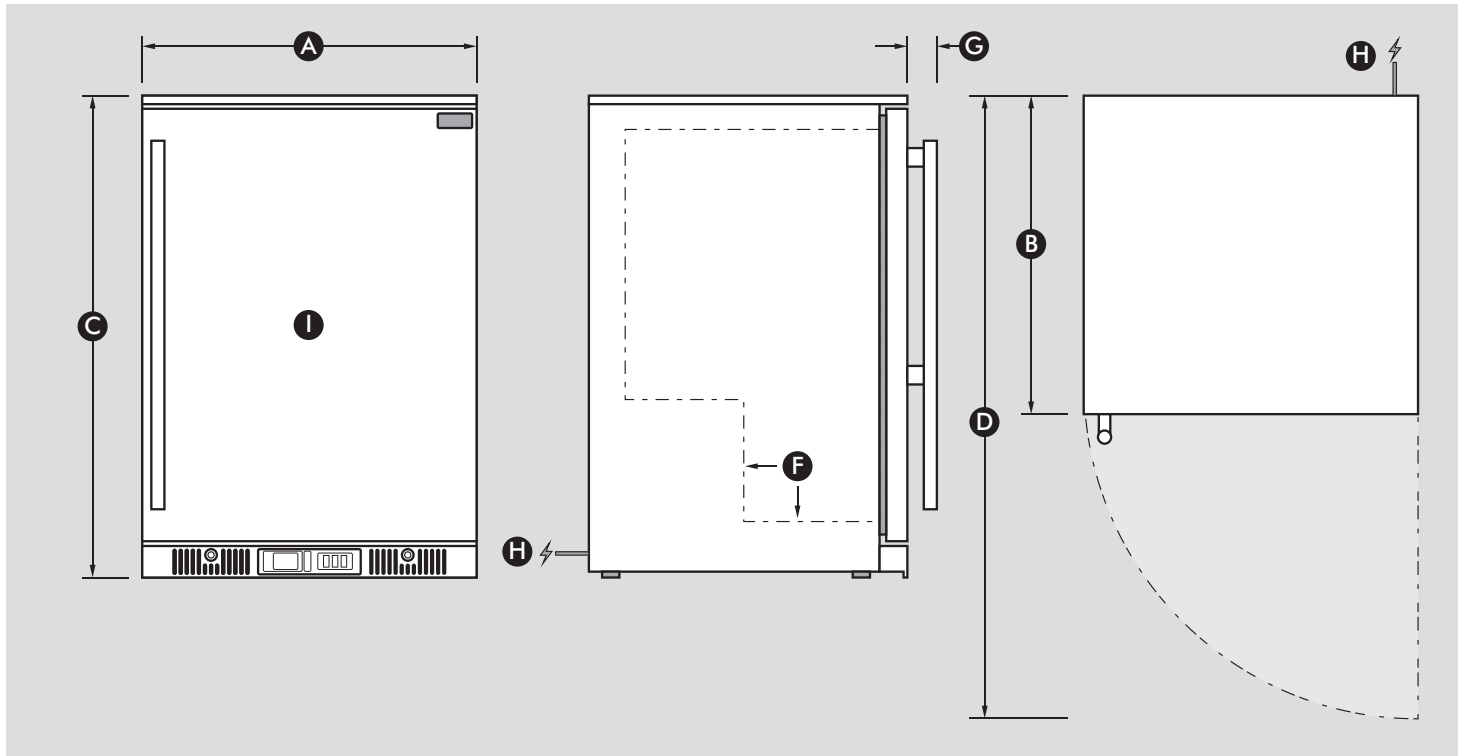

PRODUCT INFORMATION

ENV1R-SD

INFORMATION

DIMENSIONS

Ⓐ	Overall width	600mm
Ⓑ	Overall depth	575mm
Ⓒ	Overall height - includes feet	840mm
Ⓓ	Overall depth with door open	1045mm
Ⓔ	Height of higne cap (included in height above)	N/A
Ⓕ	Internal step inside unit	195mm In & 190mm High
Ⓖ	Depth of handle (adds to depth above)	40mm
Ⓗ	Power cord location & length	190mm
Ⓘ	Internal dimensions (WxDxH)	520 x 440 x 680mmH

Note: Door opens maximum 3mm outside diameter

INSTALLATION & BUILDING INTO CAVITY'S

Minimum cavity size needed (WxDxH)	620 x 600 x 850mmH
Venting type of fridge	FRONT (Through Grill)

Note: If wanting a 'cabinet door' in front of fridge door please contact us

OTHER HELPFUL INFORMATION

Height floor to bottom of door	65mm
Door size (WxH)	597 x 750mm
Feet height fully tightened	20mm
Height adjustment available on current feet	10mm
Change feet size for extra height option	Large Feet Add 20mm
Shelf Qty / Size	2 x Flat (500 x 395mm)
Wine Shelf available (Y/N)	Y

PERFORMANCE

Cooling	Cools easily to minus 1 (-1oC)
Application suitability	Commercial / Alfresco / Indoor
Maximum operating ambient temperature	47oC
Outdoor official rating	IP24