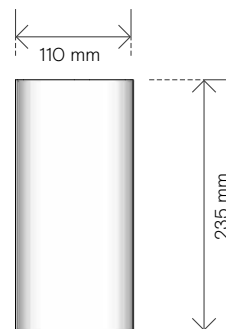

## PRODUCT

WEB LINK:

→ [rothschildbickers.com/quartz-vase](https://rothschildbickers.com/quartz-vase)

MAX WEIGHT INC. 2M FLEX

Standard: 1.5kg Large: 2kg

## DIMENSIONS

LARGE

STANDARD