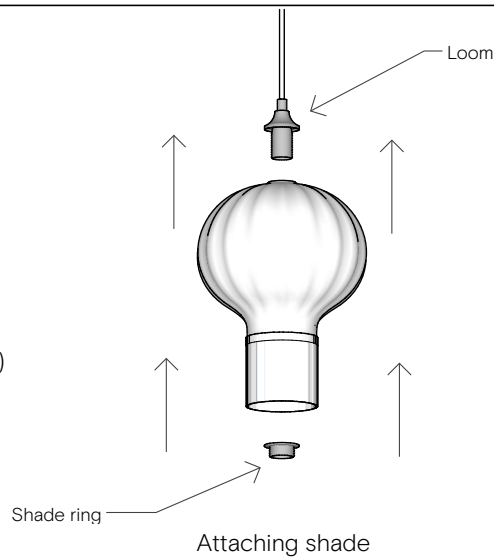

### INCLUDED IN THE BOX

- 1 x Glass shade
- 1 x Electrical loom wired with flex
- 1 x Standard ceiling canopy
- 1 x Ceiling rose bracket, screws and washers
- 3 x Wago Connectors or junction box
- 1 x E14/E27 LED Bulb (UK/EU only)
- \*No bulb supplied for USA (self-ballasted LED lamp)
- 1 x Installation guide