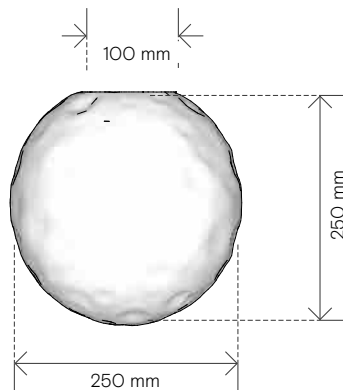

Clear

Tea

Sargasso

Denim

Grey

Peach

DIMENSIONS

LARGE