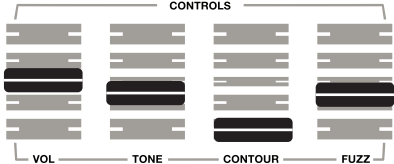

**Fuzz:** Allows you to increase or decrease the amount of distortion.

**True Bypass Switch:** Allows you to engage or bypass the effect.

**LEDs:** The Left LED indicates the bypass status while the Right LED indicates the gate status. Both are active when LEDs are on.

# TRY OUR SETTINGS

CONTROLS

SOARING STRAT

CONTROLS

DRY & GATED

CONTROLS

SMOOTH HUMBUCKERS

CONTROLS