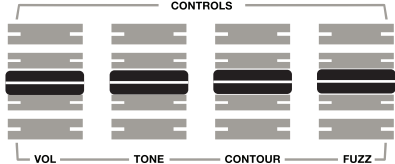

## WHAT DOES THIS DO?

**Vol:** Allows you to boost or cut your volume level.

**Tone:** Allows you to set darker tones as you lower the slider or brighter tones as you raise it.

**Contour:** This controls the midrange content of the tone stack by changing the frequency of the high pass filter. The effect of the contour slider becomes more apparent when the Tone is set to brighter positions. Raising the Contour slider increases mids while lowering the slider scoops mids.

**Fuzz:** Allows you to increase or decrease the amount of distortion.

**True Bypass Switch:** Allows you to engage or bypass the effect.

**LEDs:** The Left LED indicates the bypass status while the Right LED indicates the gate status. Both are active when LEDs are on.

# TRY OUR SETTINGS

CONTROLS

SOARING STRAT

CONTROLS

DRY & GATED

CONTROLS

SMOOTH HUMBUCKERS

CONTROLS