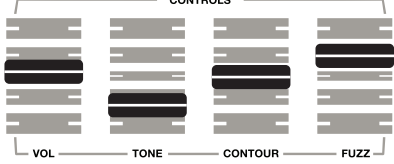

THE OL' EVERYTHING AT NOON

CONTROLS