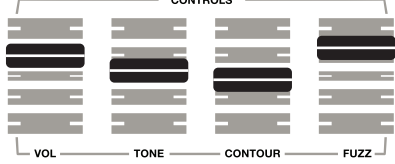

BASS OF DOOOOOOM

CONTROLS