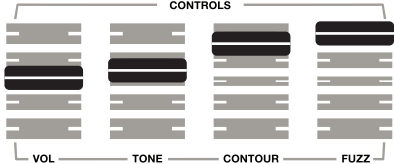

TRY OUR SETTINGS

CONTROLS