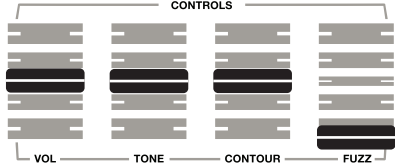

## WHAT DOES THIS DO?

**Vol:** Allows you to boost or cut your volume level.

**Tone:** Allows you to set darker tones as you lower the slider or brighter tones as you raise it.

**Contour:** This controls the midrange content of the tone stack by changing the frequency of the high pass filter. The effect of the contour slider becomes more apparent when the Tone is set to brighter positions. Raising the Contour slider increases mids while lowering the slider scoops mids.

**Fuzz:** Allows you to increase or decrease the amount of distortion.

**True Bypass Switch:** Allows you to engage or bypass the effect.

**LEDs:** The Left LED indicates the bypass status while the Right LED indicates the gate status. Both are active when LEDs are on.

# TRY OUR SETTINGS

CONTROLS

SOARING STRAT

CONTROLS

DRY & GATED

CONTROLS

SMOOTH HUMBUCKERS

CONTROLS