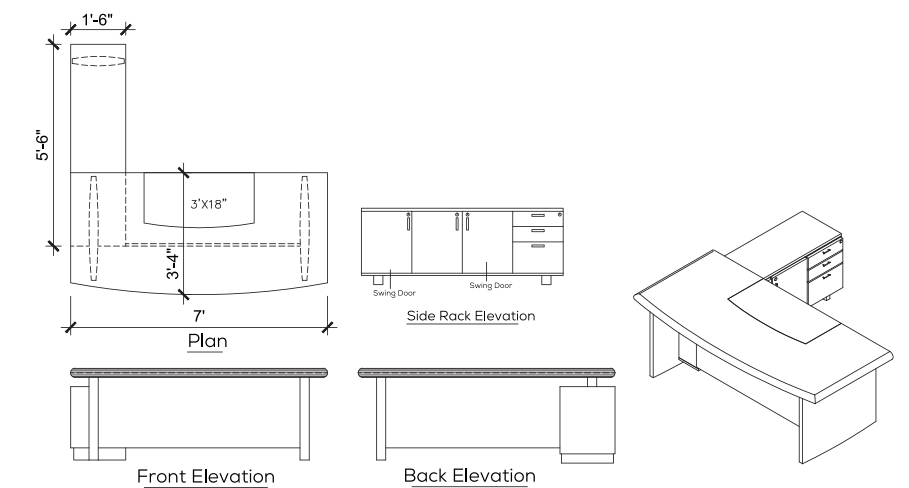

◀ EXECUTIVE 09

Technical Details

MO-ED-ES-17

Customization of size is available