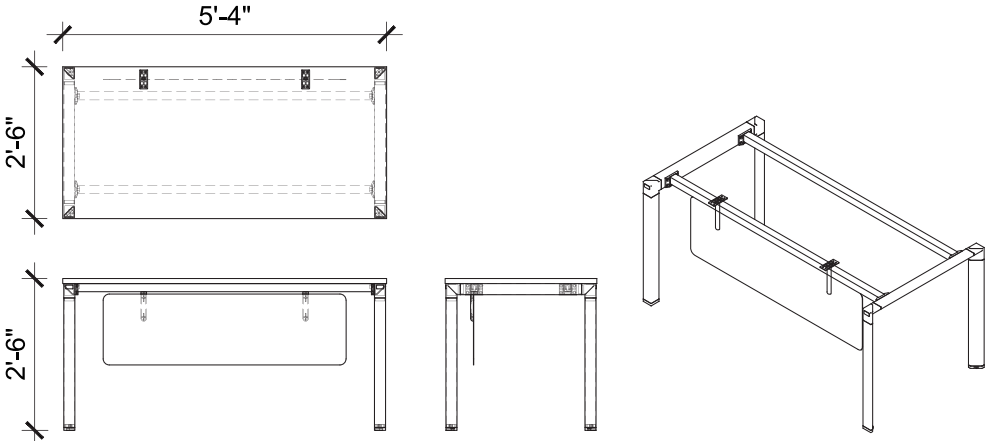

Technical Details

A55-02