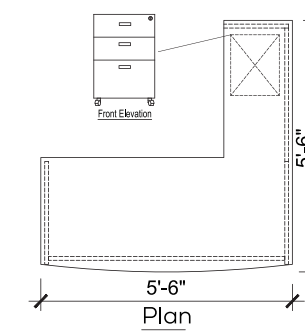

Technical Details

MO-MD-MS-08