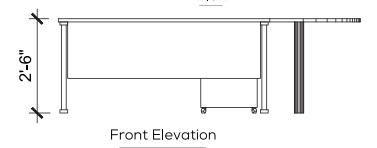

Technical Details

MO-MD-MS-04