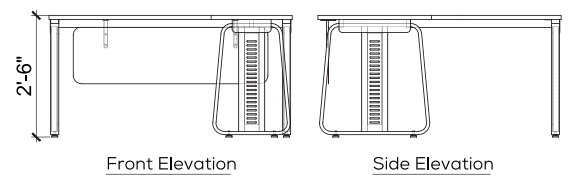

Technical Details

FL-01

MANAGER DESK 05

Size & color customization is offered

Atlas

Genesis HBC

Locking, revolving and tilting mechanism pivoted at front for extra stability regardless of the degree of inclination with extra torsion adjustment control to provide the desired synchro-tilt-mechanism.