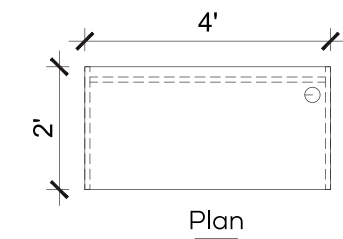

◀ **MANAGER
DESK 09**

Size & color customization is offered

Technical Details

MO-MD-BS-06

Plan