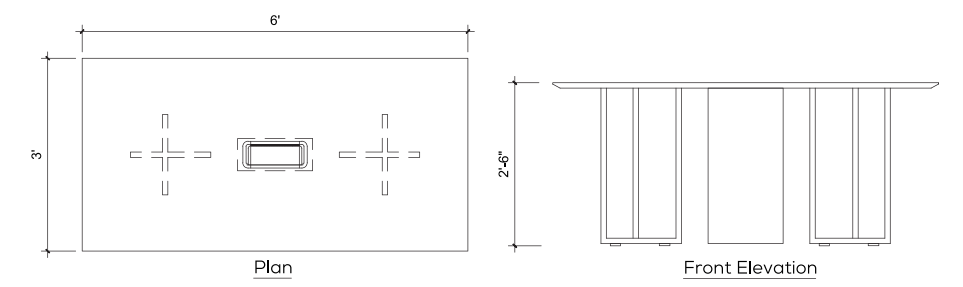

Genesis ECO LBC

◀ CONFERENCE
TABLE 06
—

Technical Details
—
MO-MT-BS-15