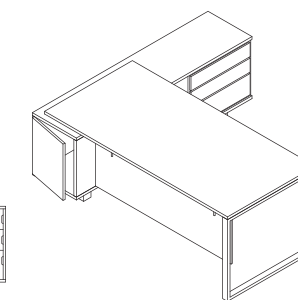

Size & color customization is offered