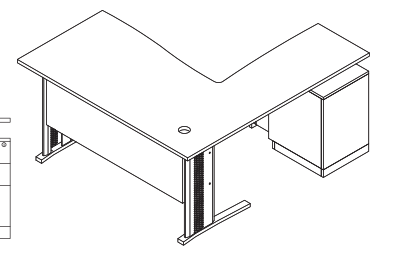

Technical Details

MO-MD-MS-13

◀ MANAGER DESK 07

Size & color customization is offered

Caesar

Genesis Ortho HBC

Locking, revolving and tilting mechanism pivoted at front for extra stability regardless of the degree of inclination with extra torsion adjustment control to provide the desired synchro-tilt-mechanism.