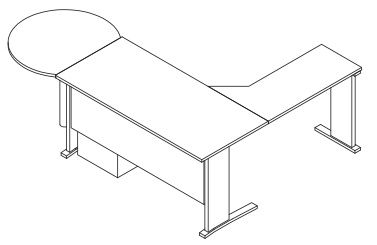

Technical Details

MO-MD-MS-04