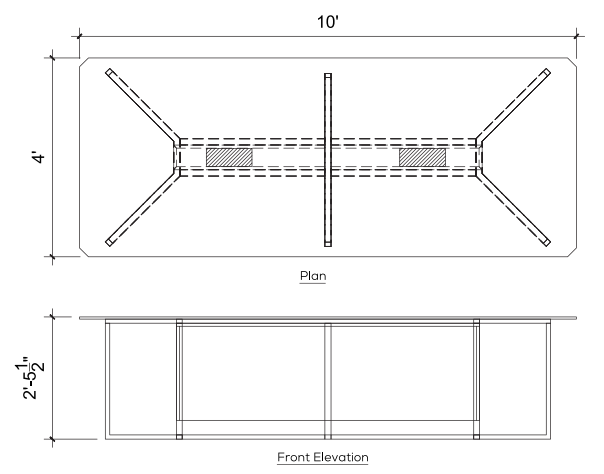

MO-CT-BS-05

◀ CONFERENCE
TABLE 05

Vertigo

Roma HBC

Modernly designed in leatherette with supreme functionality and hi-tech finishes. Aligned with the needs of top management.

Technical Details

MO-CT-MS-09

Iris
—