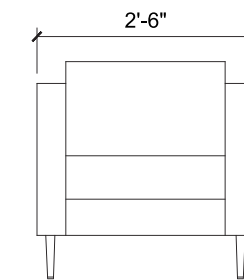

◀ SOFA 04

Rosa

Single Seater

Technical Details

MO-SOF-04

Front Elevation

Side Elevation

Soho 3 Seater Sofa