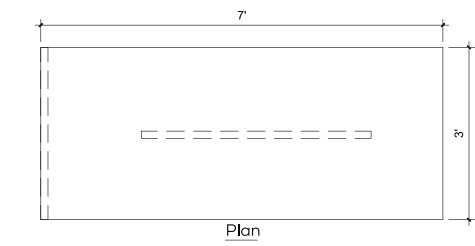

Size & color customization is offered