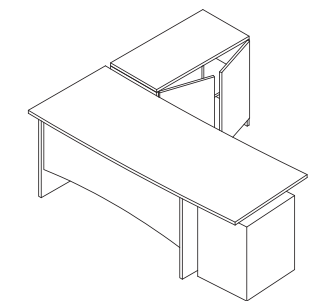

Tux

Cres HBC

Technical Details

MO-MD-MS-09

Side Rack Front Elevation

Front Elevation

◀ **MANAGER
DESK 03**

Size & color customization is offered