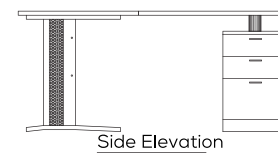

Technical Details

MO-MD-MS-13

◀ MANAGER DESK 07

Size & color customization is offered

Caesar

Genesis Ortho HBC

Locking, revolving and tilting mechanism pivoted at front for extra stability regardless of the degree of inclination with extra torsion adjustment control to provide the desired synchro-tilt-mechanism.