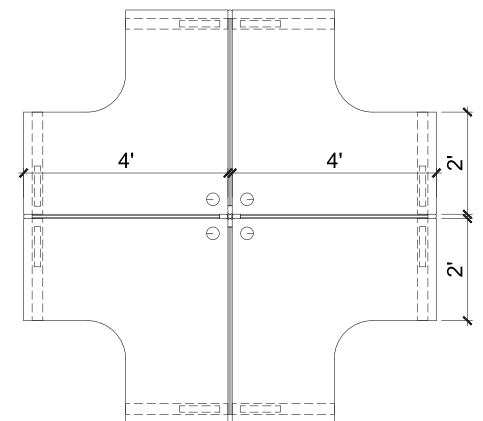

Technical Details

FL-07

MO-ALU-L-WS

Cres LBC

◀ WORKSTATIONS 05

Technical Details

MASTER L-PLUS SHAPE

Soho