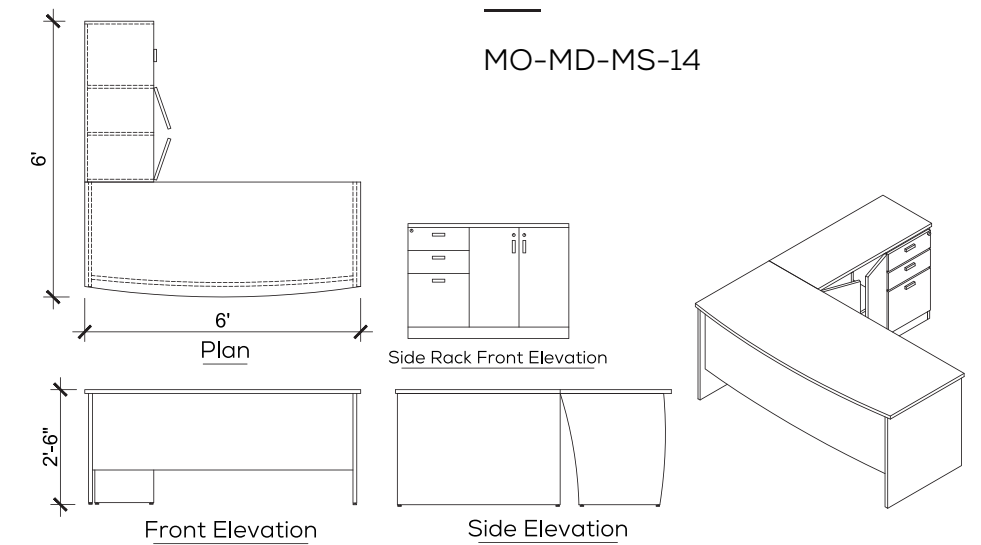

Modernly designed in leatherette with supreme functionality and hi-tech finishes. Aligned with the needs of top management.

Technical Details

MO-MD-MS-14

◀ **MANAGER
DESK 02**

Size & color customization is offered