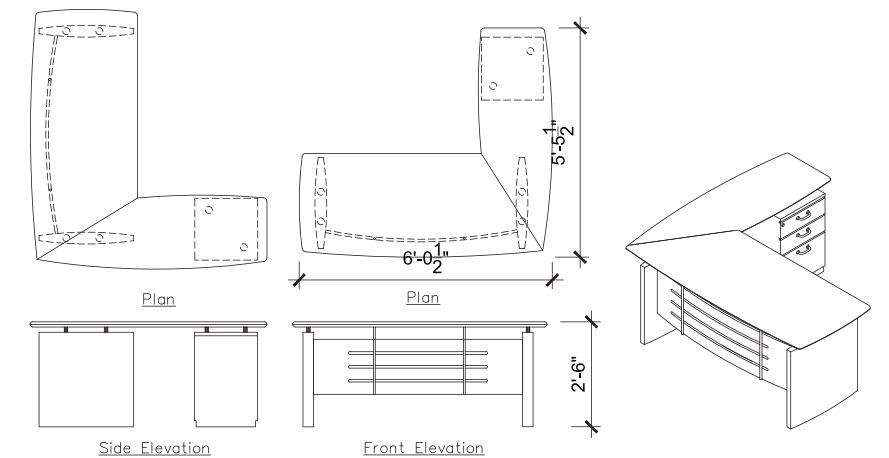

Technical Details

MO-ED-ES-06

Size & color customization is offered