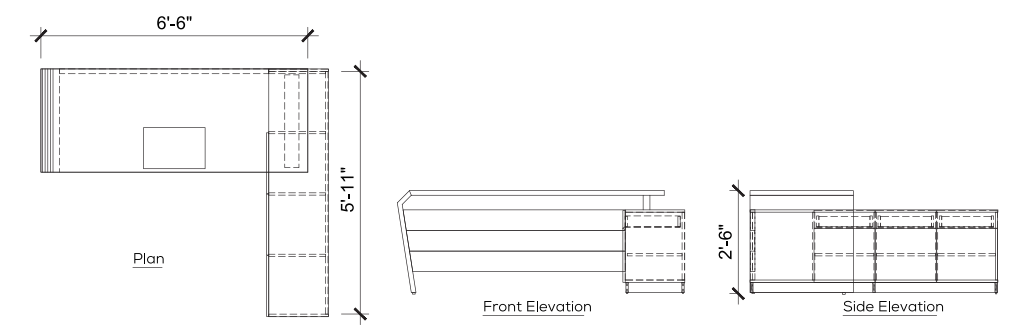

Technical Details

MO-ED-ES-21

Size & color customization is offered