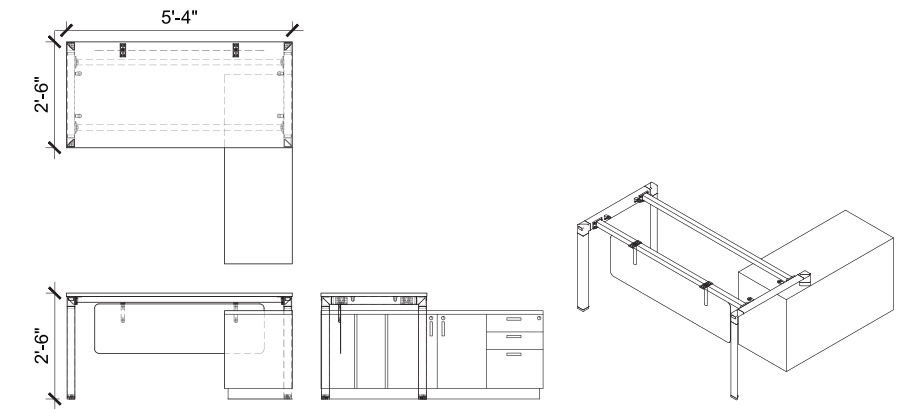

◀ EXECUTIVE 06

Technical Details

A55-05

Size & color customization is offered