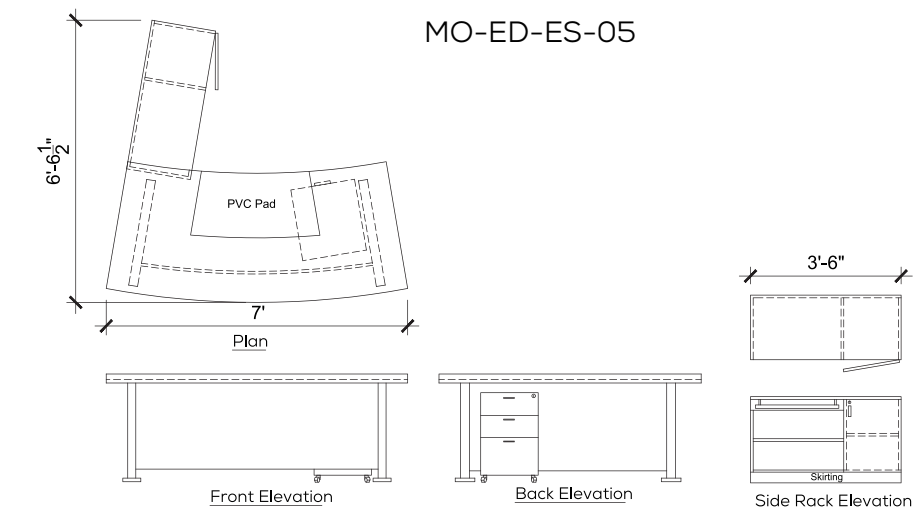

◀ EXECUTIVE 08

Technical Details

MO-ED-ES-05

Size & color customization is offered