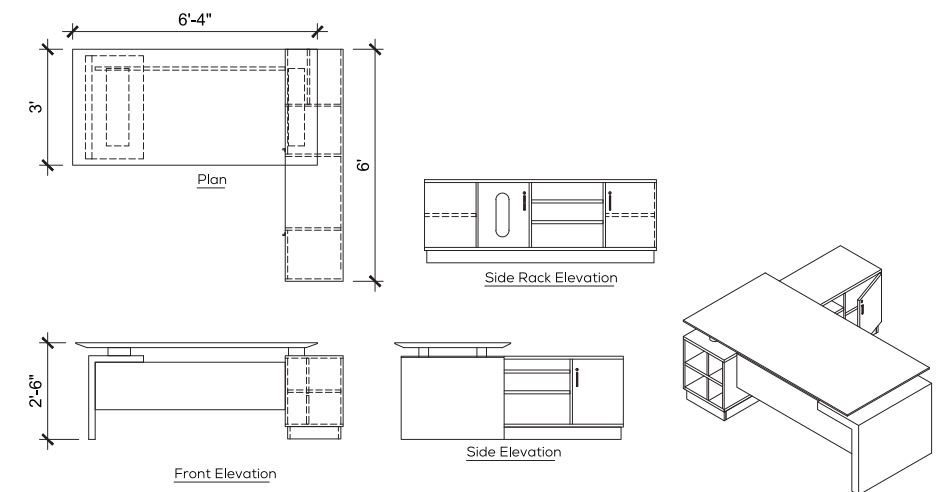

◀ EXECUTIVE 05

Technical Details

MO-ED-ES-20

Size & color customization is offered