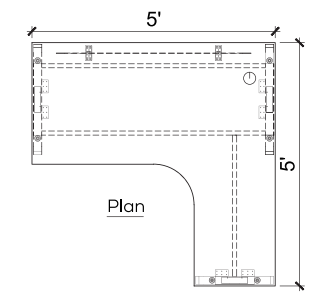

Technical Details

FL-01