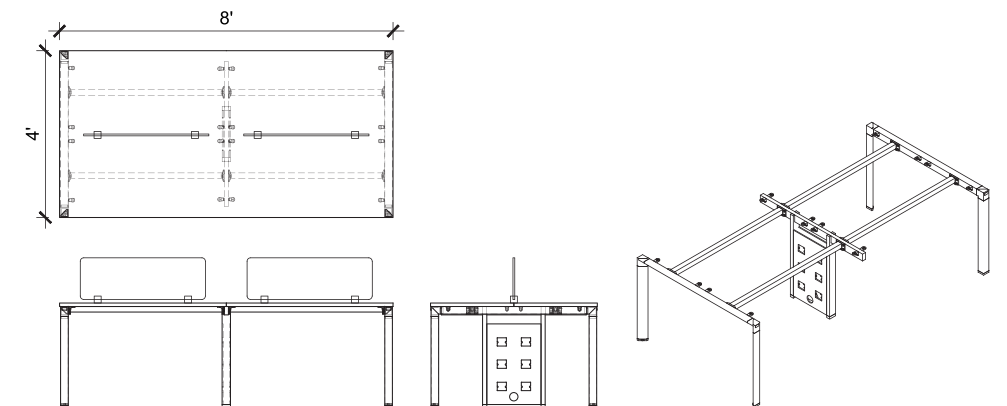

◀ WORKSTATIONS 01

Technical Details

A55-10