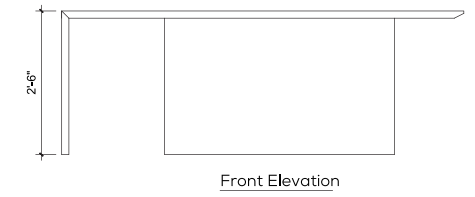

Size & color customization is offered