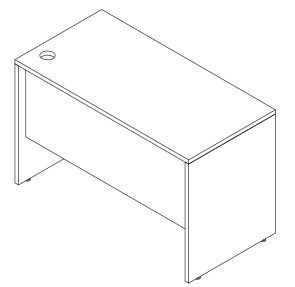

◀ **MANAGER
DESK 09**

Size & color customization is offered

Technical Details

MO-MD-BS-06