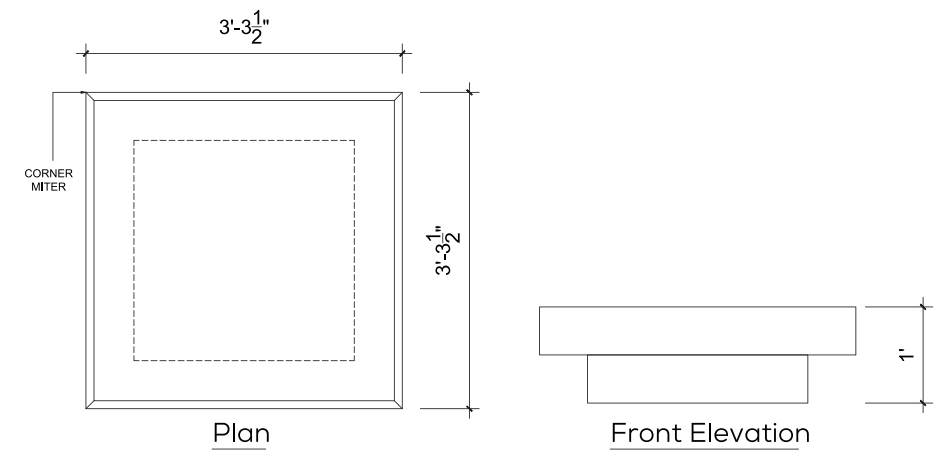

◀ COFFEE
TABLE 01

Technical Details

MO-SCT-02