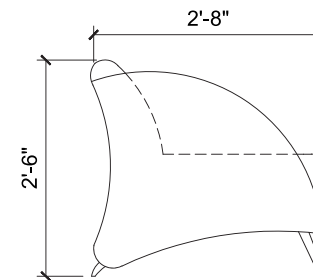

◀ SOFA 04

Rosa

Single Seater

Technical Details

MO-SOF-04

Front Elevation

Side Elevation

Soho 3 Seater Sofa