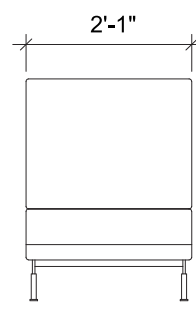

MO-SOF-01

◀ SOFA 03

Frida

Single Seater

Technical Details

MO-SOF-02

Side Elevation

Front Elevation