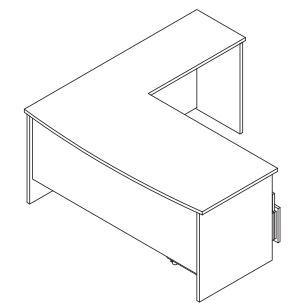

Technical Details

A55-02

◀ MANAGER DESK 08

Size & color customization is offered

Kristo

Lorenzo HBC

It provides great lumbar support that gently corrects the sitting posture and eventually reduces stress.

Technical Details

MO-MD-MS-08

Front Elevation

Side Elevation

◀ **MANAGER
DESK 09**

Size & color customization is offered

Miles

B-3006 BB

Technical Details