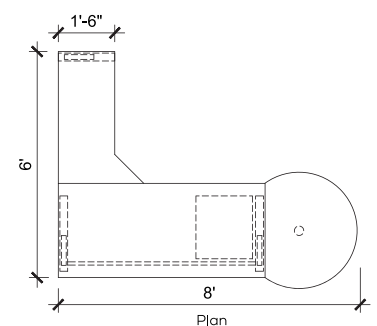

Technical Details

MO-MD-MS-04