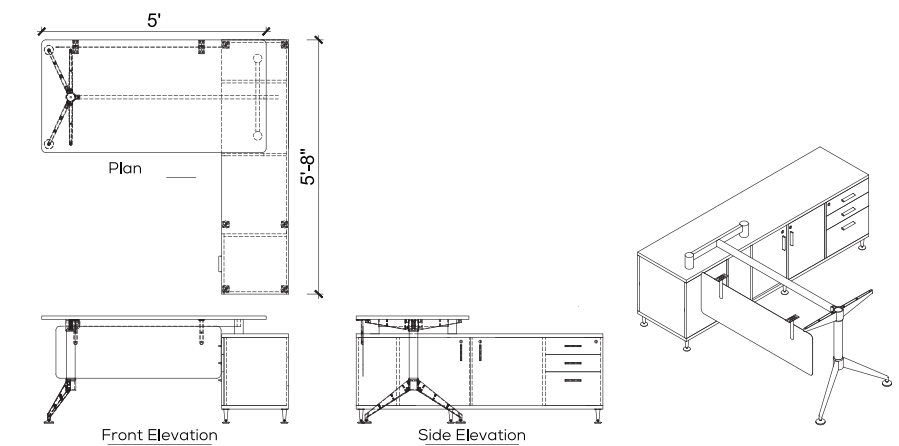

PRODUCTION & QUALITY

EXECUTIVE DESKS

Acute

Genesis Ortho HBC

Locking, revolving and tilting mechanism pivoted at front for extra stability regardless of the degree of inclination with extra torsion adjustment control to provide the desired synchro-tilt-mechanism.

◀ EXECUTIVE 01

Technical Details

A63-03

Size & color customization is offered

◀ EXECUTIVE 02

Crossways

Cres HBC

Functional, ergonomic and eminent aesthetics, Sleek and stylish semi rigid PU arms
 Lumbar height adjustment
 precision point of support for individual body formation.
 Anatomically designed for posture support.