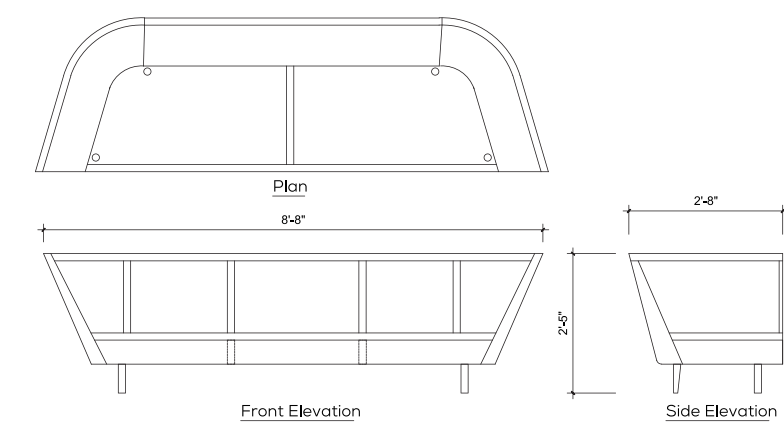

◀ SOFA 05

Technical Details

MO-SOF-13