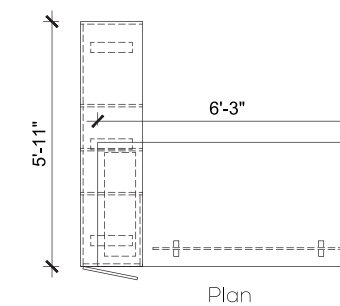

Size & color customization is offered