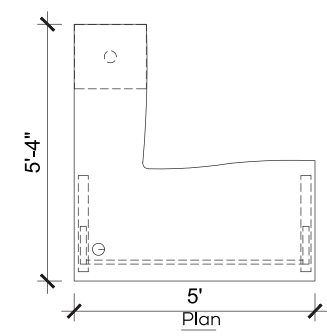

Technical Details

MO-MD-MS-13

◀ MANAGER DESK 07

Size & color customization is offered

Caesar

Genesis Ortho HBC

Locking, revolving and tilting mechanism pivoted at front for extra stability regardless of the degree of inclination with extra torsion adjustment control to provide the desired synchro-tilt-mechanism.