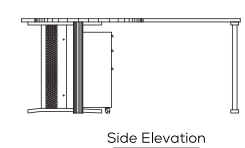

Technical Details

MO-MD-MS-04