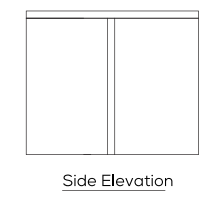

Size & color customization is offered