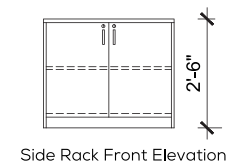

Tux

Cres HBC

Technical Details

MO-MD-MS-09

Side Rack Front Elevation

Front Elevation

◀ **MANAGER
DESK 03**

Size & color customization is offered