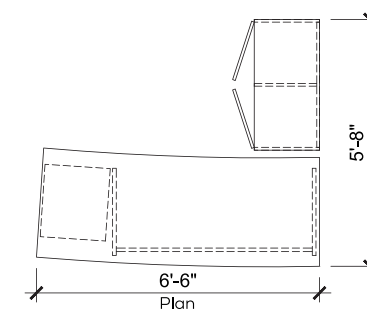

Technical Details

MO-MD-MS-09