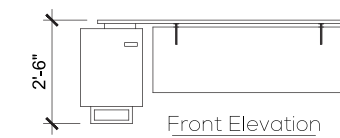

Size & color customization is offered