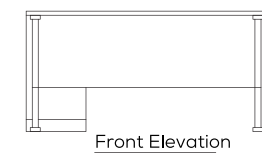

Technical Details

MO-MD-MS-13