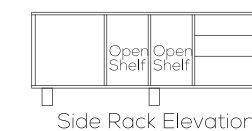

Size & color customization is offered