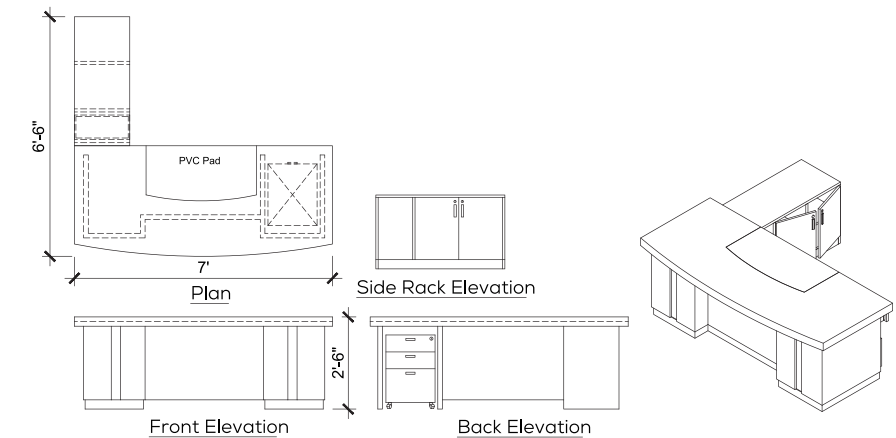

Technical Details

MO-ED-ES-04

Size & color customization is offered