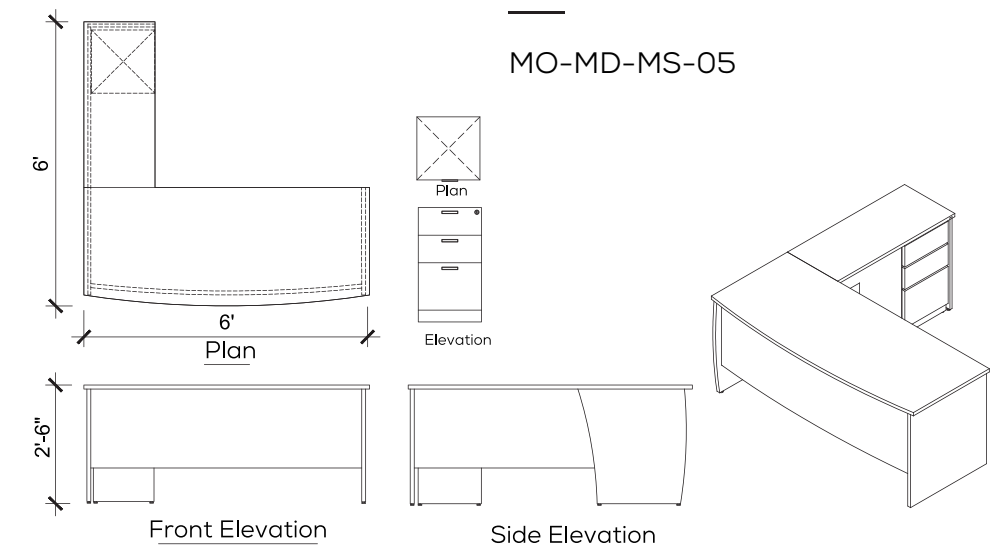

Technical Details

MO-MD-MS-05