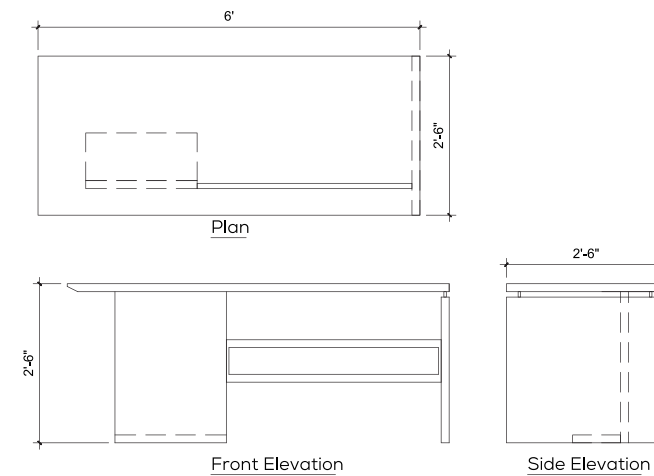

◀ EXECUTIVE 04

Technical Details

MO-ED-ES-24

Size & color customization is offered

Mario

Lorenzo HBC

Sleek and stylish semi rigid PU arms, Lumbar height adjustment, precision point of support for individual body formation. High frequency compression process on multi layered veneer shell, anatomically designed for posture support.