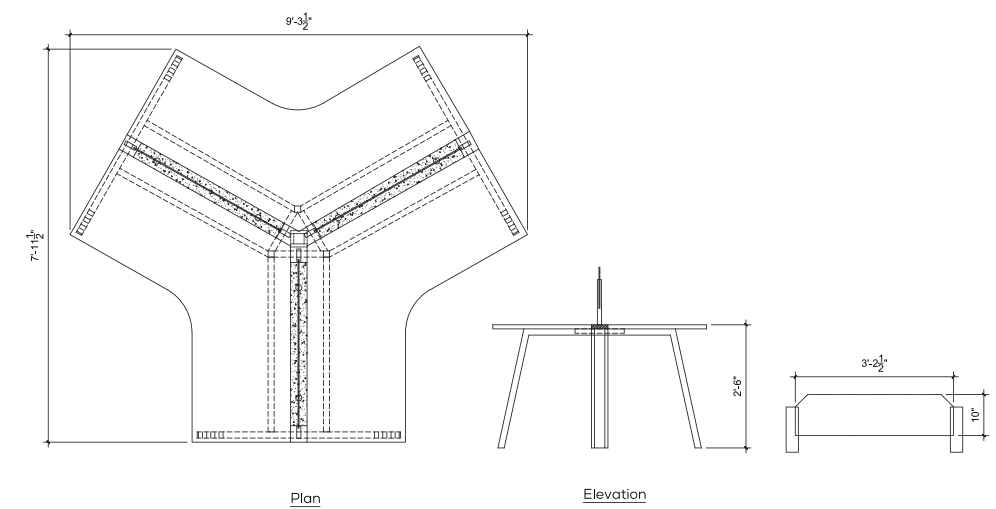

◀ WORKSTATIONS 06

Technical Details

MO-WS