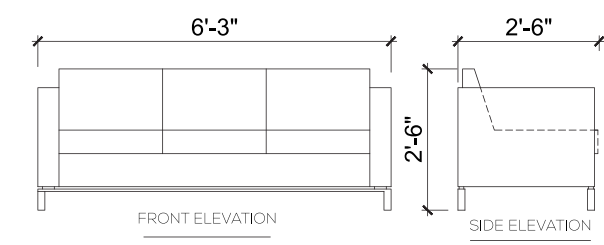

◀ SOFA 02

Technical Details

MO-SOF-01