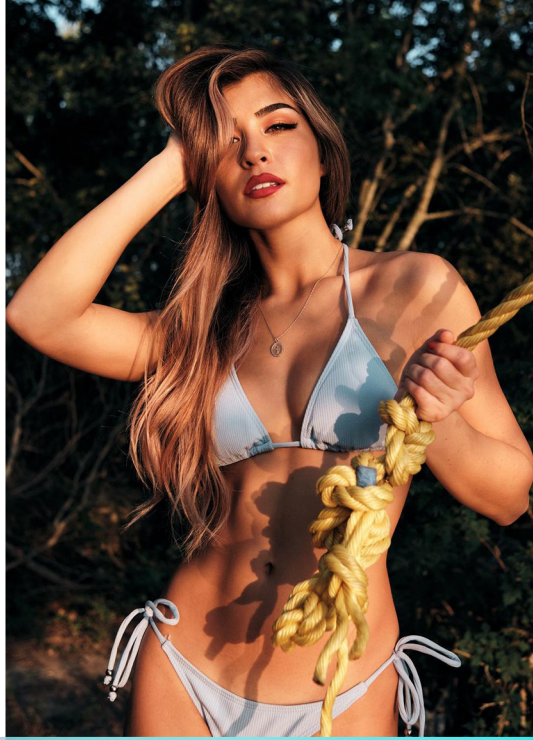

TAYLOR
Bennett

**NEIL
JOU**
AGENCY

TAYLOR BENNETT

INSTAGRAM.COM/TAYLORBENNETT | HEIGHT : 5'5" | CHEST : 30" | WAIST: 23"
HAIR COLOR: BROWN | EYE COLOR : BROWN | SHOE SIZE: 7 1/2 | DRESS SIZE: XS
MODEL CATEGORIES : COMMERCIAL CAMPAIGNS, INFLUENCER/SOCIAL MEDIA,
MUSIC VIDEOS, RUNWAY FASHION SHOW EVENTS