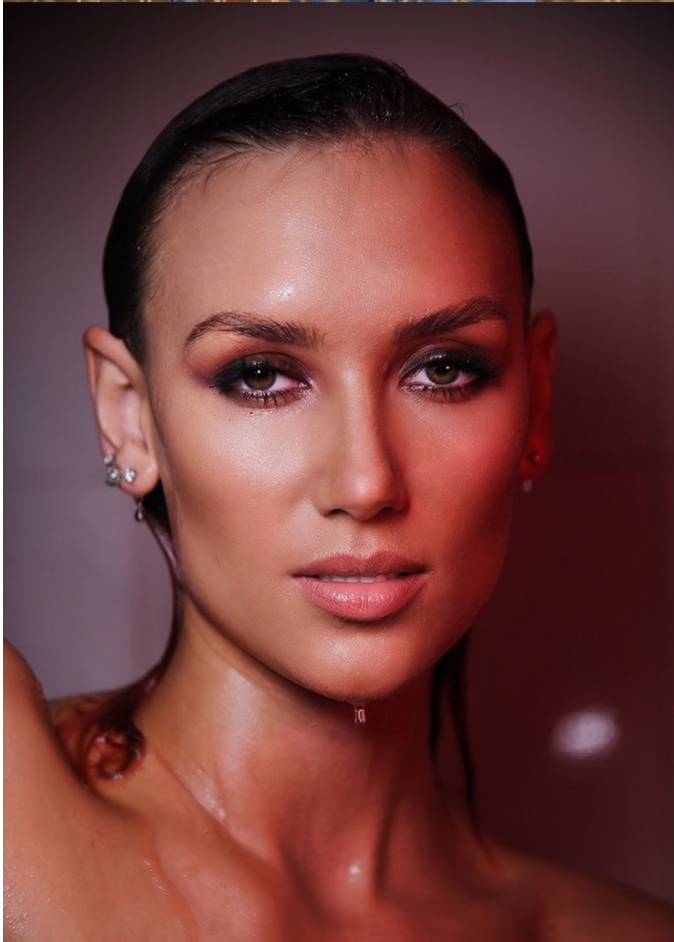

**NEIL
JOU**
AGENCY

MANGO DEDOVA

INSTAGRAM.COM/MANGO.M.M | HEIGHT : 6'1" | CHEST : 35.4" | WAIST: 25.6"
HAIR COLOR: OTHER | EYE COLOR : HAZEL | SHOE SIZE: 9
MODEL CATEGORIES : COMMERCIAL CAMPAIGNS, INFLUENCER/SOCIAL MEDIA,
MUSIC VIDEOS, RUNWAY FASHION SHOW EVENTS

www.NeilJouAgency.com | Email: neiljouagency@gmail.com | Call/Text: 832.730.5240 | @NEILJOUAGENCY

PORTFOLIO