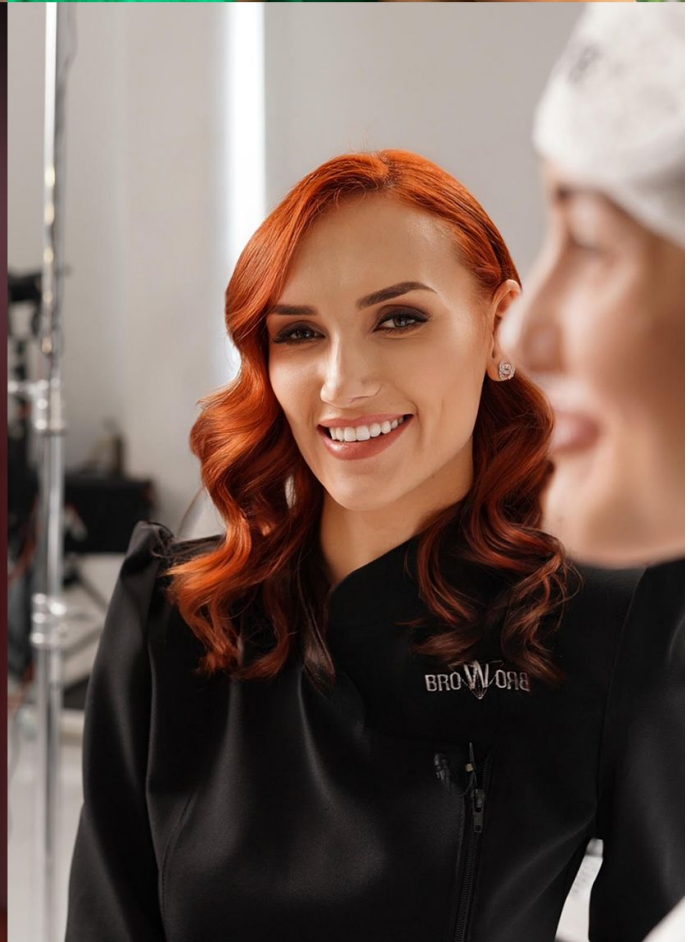

**NEIL
JOU**
AGENCY

MANGO DEDOVA

INSTAGRAM.COM/MANGO.M.M | HEIGHT : 6'1" | CHEST : 35.4" | WAIST: 25.6"
HAIR COLOR: OTHER | EYE COLOR : HAZEL | SHOE SIZE: 9
MODEL CATEGORIES : COMMERCIAL CAMPAIGNS, INFLUENCER/SOCIAL MEDIA,
MUSIC VIDEOS, RUNWAY FASHION SHOW EVENTS

www.NeilJouAgency.com | Email: neiljouagency@gmail.com | Call/Text: 832.730.5240 | @NEILJOUAGENCY

PORTFOLIO