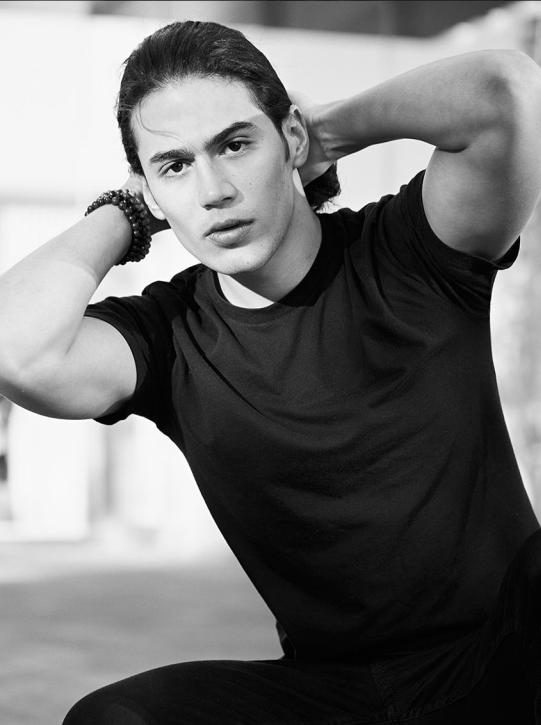

CARLOS
CHAW

CARLOS CHAW

HEIGHT: 6' | CHEST: 34.6 | WAIST: 29.5 | HAIR COLOR: DARK BROWN

EYE COLOR: BROWN | SHOE SIZE: 10 | DRESS SIZE: 4-6 |  KIKE_CHAW

CARLOS CHAW