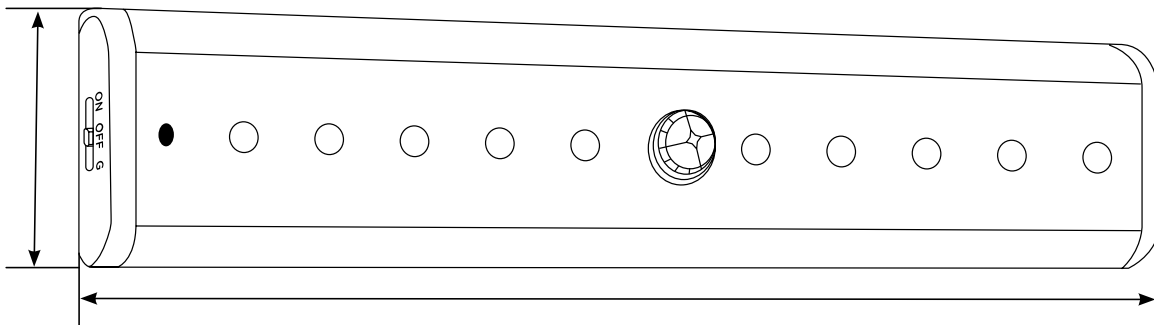

Wireless LED Light Bar

Dimensional Illustrations

1.33" W
(33.782 mm)

7.5" L
(190.5 mm)

.5" H
(12.7 mm)