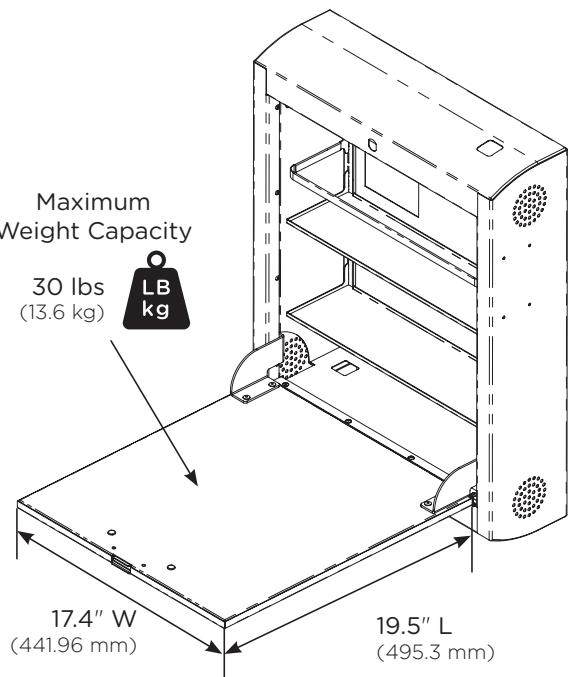

carepodTM

by carstens[®]

Narrow 6" Depth

Dimensional Illustrations

Profile View Open

Side View

Profile View Closed

Front View Open

5.5" ID
(139.7 mm)

Maximum
Weight Capacity

30 lbs
(13.6 kg)

Storage Capacity
1665.7 in³

MADE IN AMERICA
OF U.S. AND IMPORTED PARTS

For more information:
800.782.1524 / carepodsales@carstens.com

©Carstens, Inc. 10.2021
Literature made in the USA.
Content subject to change.

Narrow 6" Depth

Dimensional Illustrations

Back View