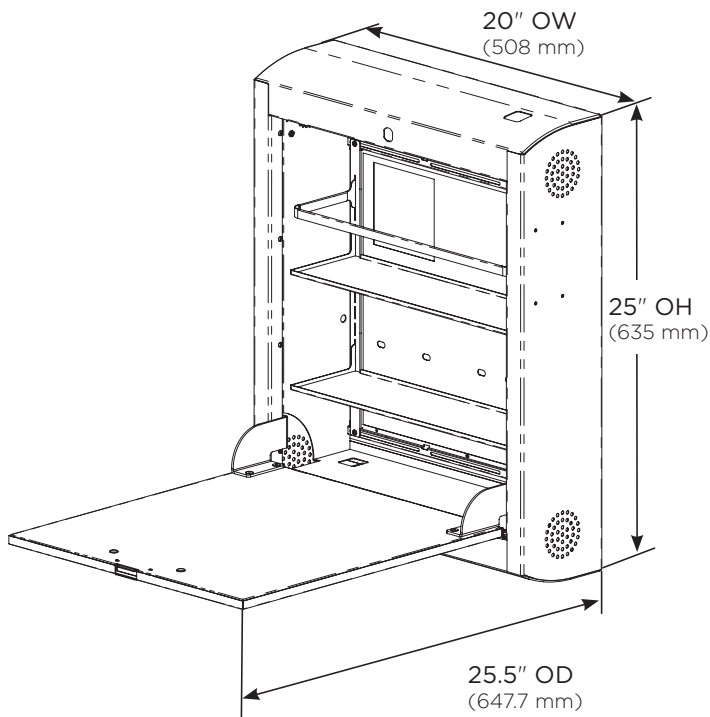

carepodTM

by carstens[®]

Narrow 6" Depth

Dimensional Illustrations

Profile View Open

Side View

Profile View Closed

Front View Open

5.5" ID
(139.7 mm)

Maximum
Weight Capacity

30 lbs
(13.6 kg)

Storage Capacity
1665.7 in³

MADE IN AMERICA
OF U.S. AND IMPORTED PARTS

For more information:
800.782.1524 / carepodsales@carstens.com

©Carstens, Inc. 10.2021
Literature made in the USA.
Content subject to change.

Narrow 6" Depth

Dimensional Illustrations

Back View