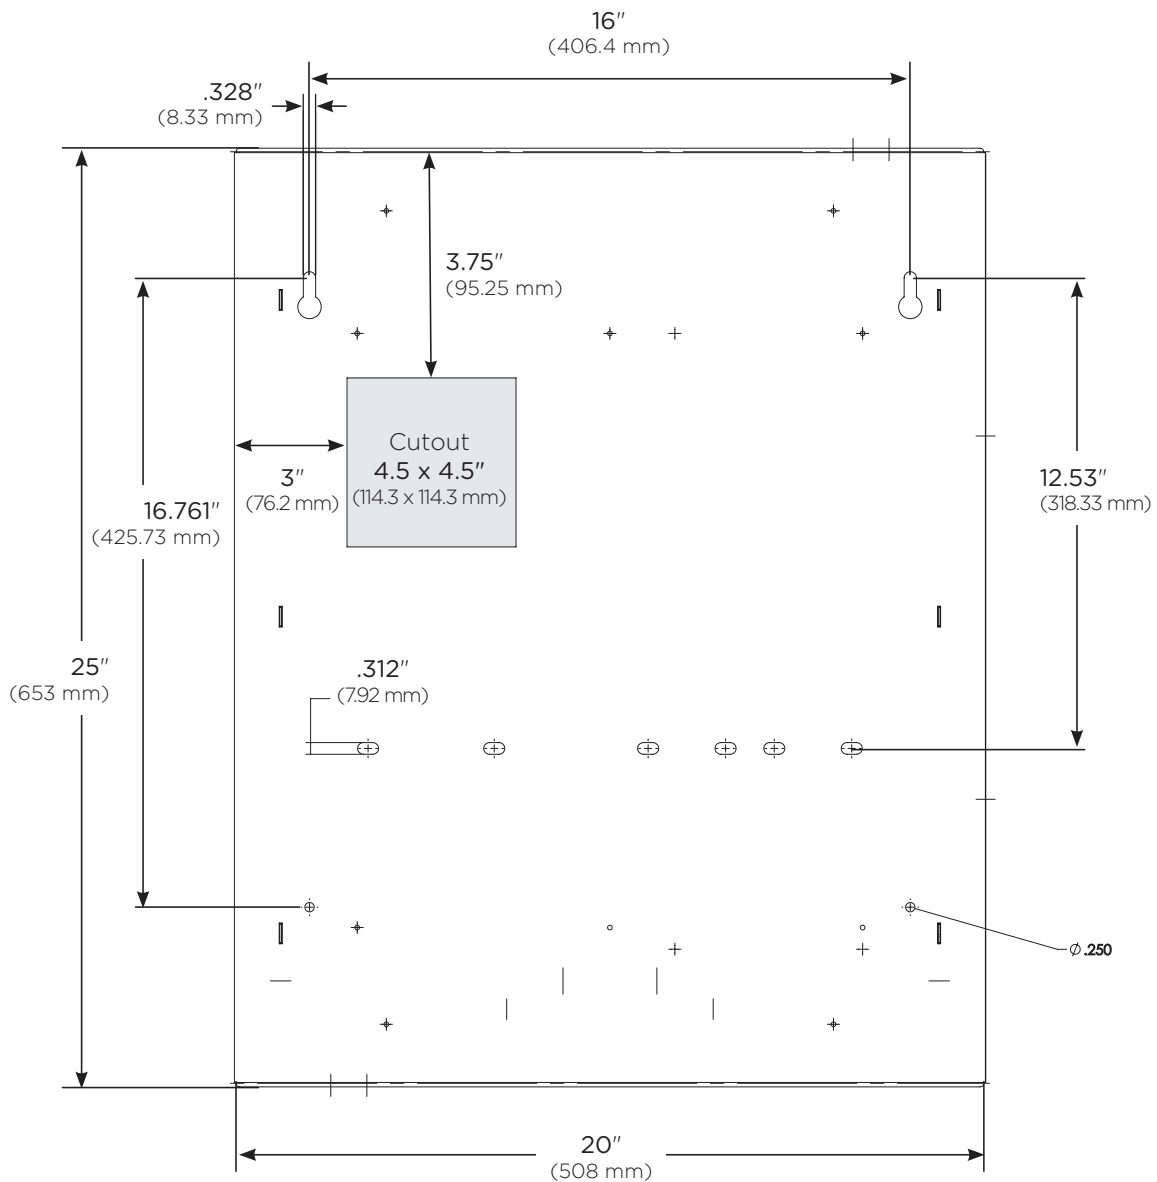

carepodTM

by carstens[®]

Narrow 6" Depth

Dimensional Illustrations

Profile View Open

Side View

Profile View Closed

Front View Open

5.5" ID
(139.7 mm)

Maximum
Weight Capacity

30 lbs
(13.6 kg)

Storage Capacity
1665.7 in³

MADE IN AMERICA
OF U.S. AND IMPORTED PARTS

For more information:
800.782.1524 / carepodsales@carstens.com

©Carstens, Inc. 10.2021
Literature made in the USA.
Content subject to change.

Narrow 6" Depth

Dimensional Illustrations

Back View