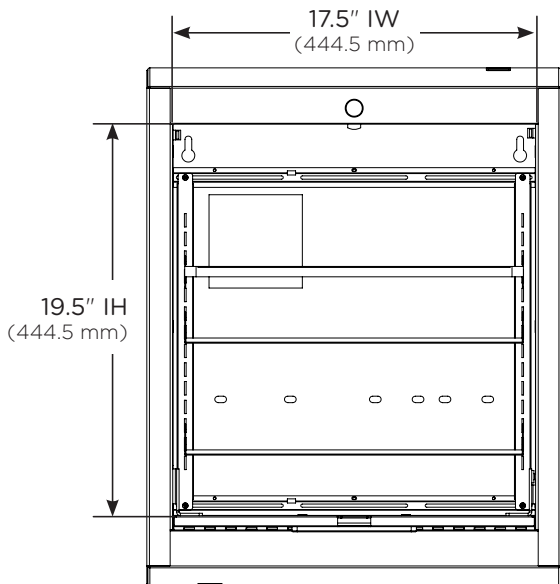

carepodTM

by carstens[®]

Narrow 6" Depth

Dimensional Illustrations

Profile View Open

Side View

Profile View Closed

Front View Open

5.5" ID
(139.7 mm)

Maximum
Weight Capacity

30 lbs
(13.6 kg)

Storage Capacity
1665.7 in³

MADE IN AMERICA
OF U.S. AND IMPORTED PARTS

For more information:
800.782.1524 / carepodsales@carstens.com

©Carstens, Inc. 10.2021
Literature made in the USA.
Content subject to change.

Narrow 6" Depth

Dimensional Illustrations

Back View