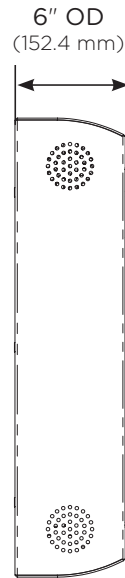

carepodTM

by carstens[®]

Narrow 6" Depth

Dimensional Illustrations

Profile View Open

Side View

Profile View Closed

Front View Open

5.5" ID
(139.7 mm)

Maximum
Weight Capacity

30 lbs
(13.6 kg)

Storage Capacity
1665.7 in³

MADE IN AMERICA
OF U.S. AND IMPORTED PARTS

For more information:
800.782.1524 / carepodsales@carstens.com

©Carstens, Inc. 10.2021
Literature made in the USA.
Content subject to change.

Narrow 6" Depth

Dimensional Illustrations

Back View