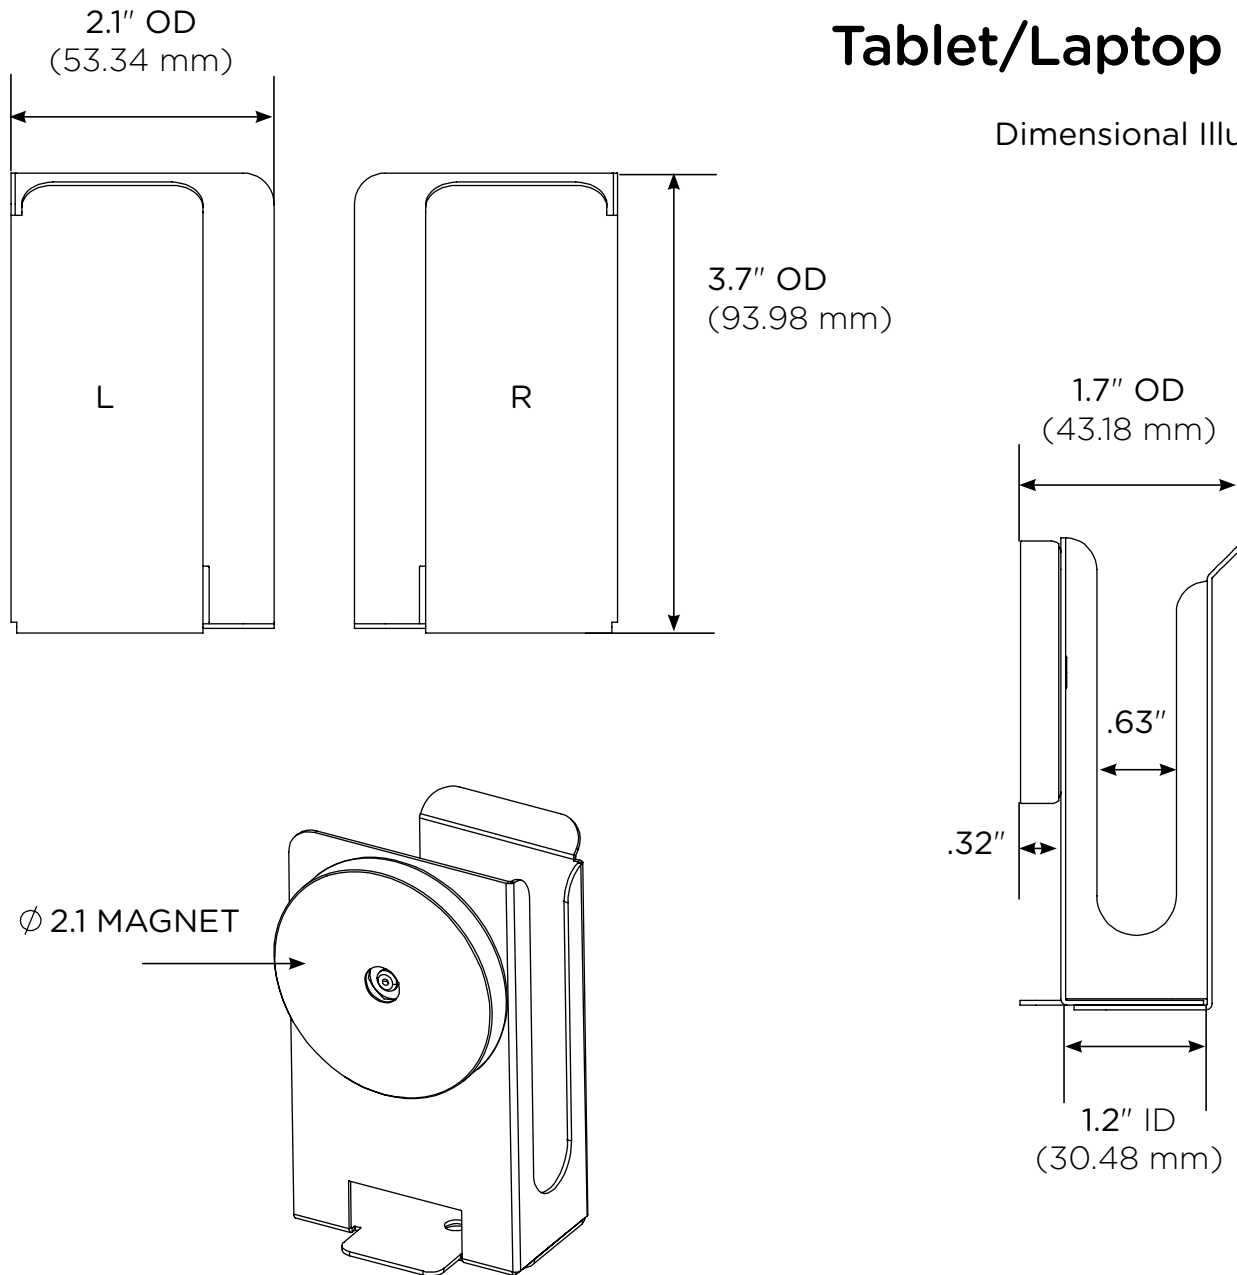

## Tablet/Laptop Dock

Dimensional Illustrations

PAIR 7 LB WEIGHT CAPACITY  
INDIVIDUAL 4LB WEIGHT CAPACITY