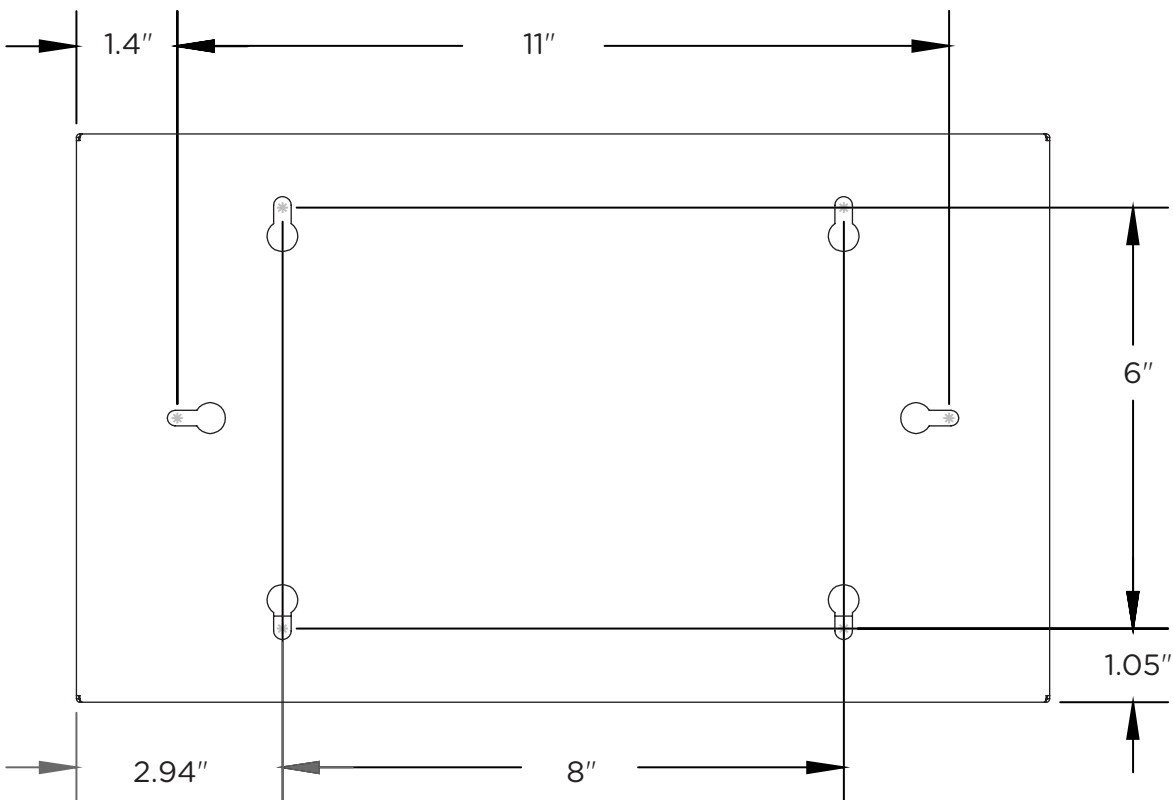

carstens®

53005-81

Lock Box

Dimensional Illustrations

442 in³
STORAGE CAPACITY

MADE IN AMERICA
OF U.S. AND IMPORTED PARTS

For more information:
800.782.1524 / carepodsales@carstens.com

©Carstens, Inc. 03.2021
Literature made in the USA.
Content subject to change.

carstens®

53005-81

Lock Box

Dimensional Illustrations

**MADE IN
AMERICA**
OF U.S. AND IMPORTED PARTS

For more information:
800.782.1524 / carepodsales@carstens.com

©Carstens, Inc. 03.2021
Literature made in the USA.
Content subject to change.