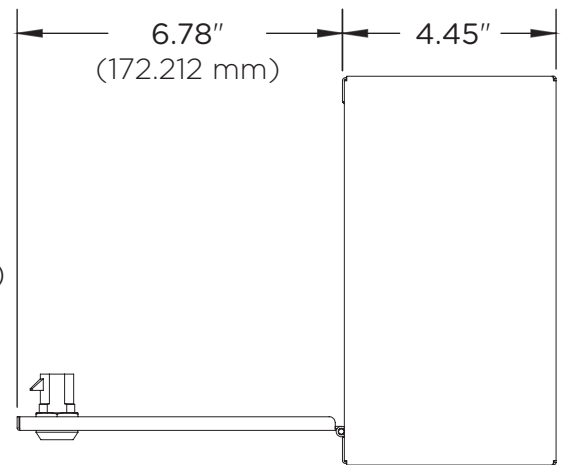

carstens®

53005-81

Lock Box

Dimensional Illustrations

442 in³
STORAGE CAPACITY

MADE IN AMERICA
OF U.S. AND IMPORTED PARTS

For more information:
800.782.1524 / carepodsales@carstens.com

©Carstens, Inc. 03.2021
Literature made in the USA.
Content subject to change.

carstens®

53005-81

Lock Box

Dimensional Illustrations

**MADE IN
AMERICA**
OF U.S. AND IMPORTED PARTS

For more information:
800.782.1524 / carepodsales@carstens.com

©Carstens, Inc. 03.2021
Literature made in the USA.
Content subject to change.