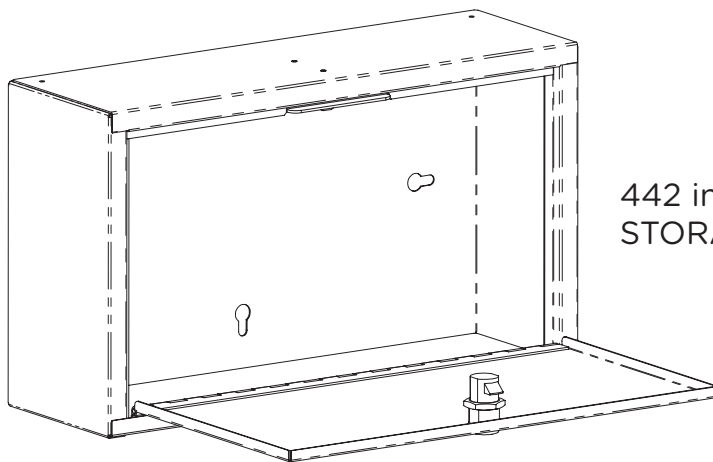

carstens®

53005-81

Lock Box

Dimensional Illustrations

442 in³
STORAGE CAPACITY

MADE IN AMERICA
OF U.S. AND IMPORTED PARTS

For more information:
800.782.1524 / carepodsales@carstens.com

©Carstens, Inc. 03.2021
Literature made in the USA.
Content subject to change.

carstens®

53005-81

Lock Box

Dimensional Illustrations

**MADE IN
AMERICA**
OF U.S. AND IMPORTED PARTS

For more information:
800.782.1524 / carepodsales@carstens.com

©Carstens, Inc. 03.2021
Literature made in the USA.
Content subject to change.