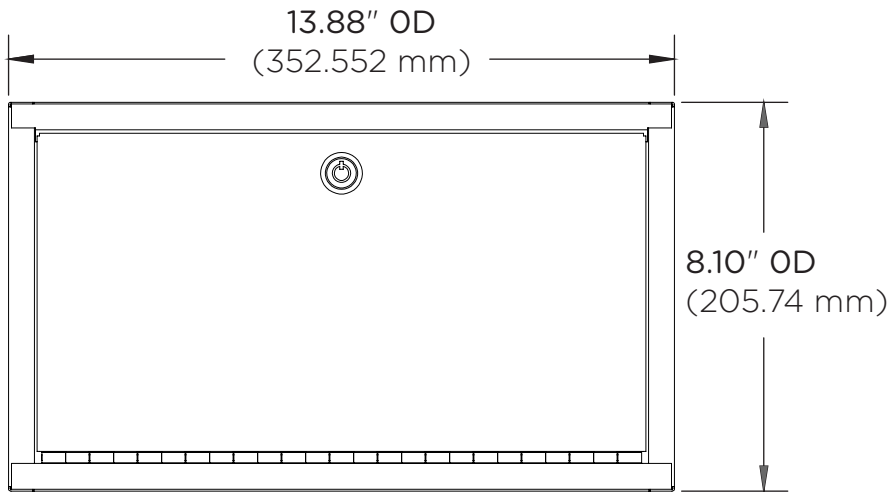

carstens®

53005-81

Lock Box

Dimensional Illustrations

442 in³
STORAGE CAPACITY

MADE IN AMERICA
OF U.S. AND IMPORTED PARTS

For more information:
800.782.1524 / carepodsales@carstens.com

©Carstens, Inc. 03.2021
Literature made in the USA.
Content subject to change.

carstens®

53005-81

Lock Box

Dimensional Illustrations

**MADE IN
AMERICA**
OF U.S. AND IMPORTED PARTS

For more information:
800.782.1524 / carepodsales@carstens.com

©Carstens, Inc. 03.2021
Literature made in the USA.
Content subject to change.