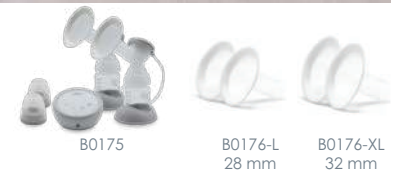

Portable Double Electric Breast Pump

Whether you express for medical, comfort or practical reasons, opt for a tool that is both efficient and adaptable. Lightweight and portable, the Flöw has it all! For maximum milk production, it can be adjusted to your needs with its single or double pumping option, its 9 suction levels and 3 suction modes. It is also rechargeable, discreet and easy to clean and use. Designed and tested by mothers, the Flöw follows you everywhere and adapts to your comfort and lifestyle.

Features

- Technology to maximize milk expression
- Built-in rechargeable battery
- Safe and hygienic anti-backflow system
- Oval breast shield with flexible rim for optimal fit and comfort
- Anti-Stasis Draining Function to prevent breast engorgement
- Ultra-quiet, light and compact
- BPA free
- 3 suction modes (massage, stimulation and extraction) and 9 suction levels
- 2 breast shields sizes included (21mm and 24mm) and 2 additional sizes available (sold separately)
- Switch to easily change from simultaneous to single expression (left or right)
- Easy-to-use backlit touch screen with time lapse display
- Sealing discs, wet bag, and USB wire included
- Dimensions: 4.3 in. x 4.3 in. x 2.6 in. (10,8 cm x 10,8 cm x 6,7 cm)