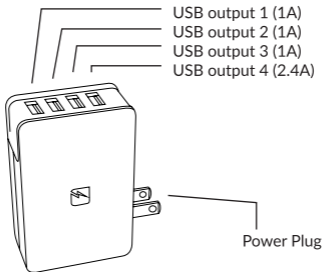

Table of Contents

Parts Identification	5
Functions	6
Setup and Charging	8
Specifications	8
Safety Information	9

Parts Identification

Functions

CHARGING DEVICES WITH WALL CHARGER

Plug the charger into a wall outlet **1**. Now connect the USB plug of a USB charging cable to one of the USB ports of the charger **2**. After connecting the USB charging cable to the charger, connect the USB charging cable with your device **3**.

Specifications

Input Voltage: 100V-240V ~ 50/60Hz 500mA (Max)

Output 1: 5V \equiv 1A (Max)

Output 2: 5V \equiv 1A

Output 3: 5V \equiv 1A

Output 4: 5V \equiv 2.4A

Output Max: 5V \equiv 4.8A

Dimensions: 76 mm (length) x 51 mm (height) x 27mm (width)