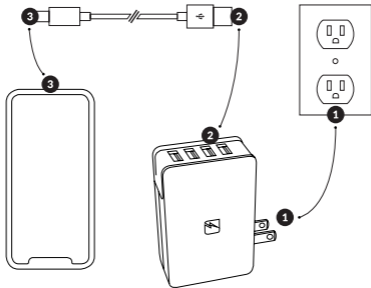

Table of Contents

Parts Identification	5
Functions	6
Setup and Charging	8
Specifications	8
Safety Information	9

Parts Identification

Functions

CHARGING DEVICES WITH WALL CHARGER

Plug the charger into a wall outlet **1**. Now connect the USB plug of a USB charging cable to one of the USB ports of the charger **2**. After connecting the USB charging cable to the charger, connect the USB charging cable with your device **3**.

Specifications

Input Voltage: 100V-240V ~ 50/60Hz 500mA (Max)

Output 1: 5V \equiv 1A (Max)

Output 2: 5V \equiv 1A

Output 3: 5V \equiv 1A

Output 4: 5V \equiv 2.4A

Output Max: 5V \equiv 4.8A

Dimensions: 76 mm (length) x 51 mm (height) x 27mm (width)